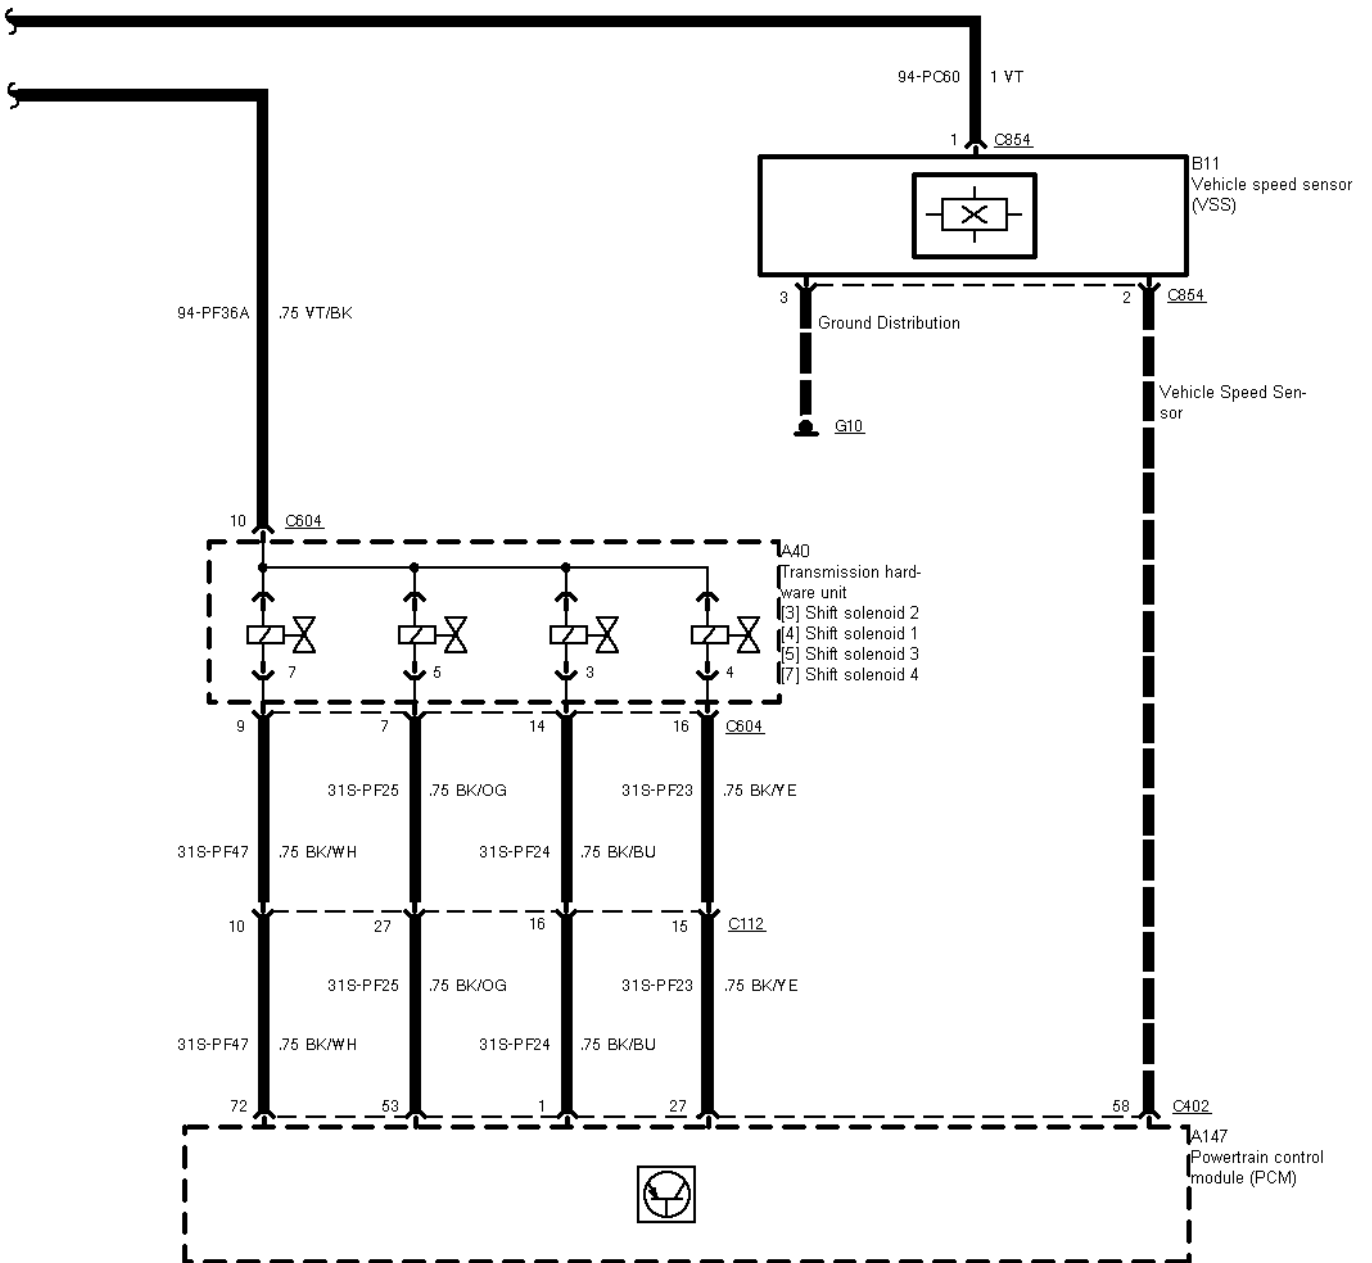

29-08-001 , Engine Control 2,3 I DOHC (Automatic Transmission) , Ignition

29-08-002 , Engine Control 2,3 I DOHC (Automatic Transmission) , Fuel injectors

29-08-003 , Engine Control 2,3 I DOHC (Automatic Transmission)

29-08-004 , Engine Control 2,3 I DOHC (Automatic Transmission)

29-08-005 , Engine Control 2,3 I DOHC (Automatic Transmission) , Sensors

29-08-006 , Engine Control 2,3 I DOHC (Automatic Transmission)

29-08-008 , Engine Control 2,3 I DOHC (Automatic Transmission) , Sensors before 04/96

29-08-010 , Engine Control 2,3 I DOHC (Automatic Transmission)

29-08-011 , Engine Control 2,3 I DOHC (Automatic Transmission)

29-08-012 , Engine Control 2,3 I DOHC (Automatic Transmission)

29-08-013 , Engine Control 2,3 I DOHC (Automatic Transmission)

## 2 Circuit Description

---