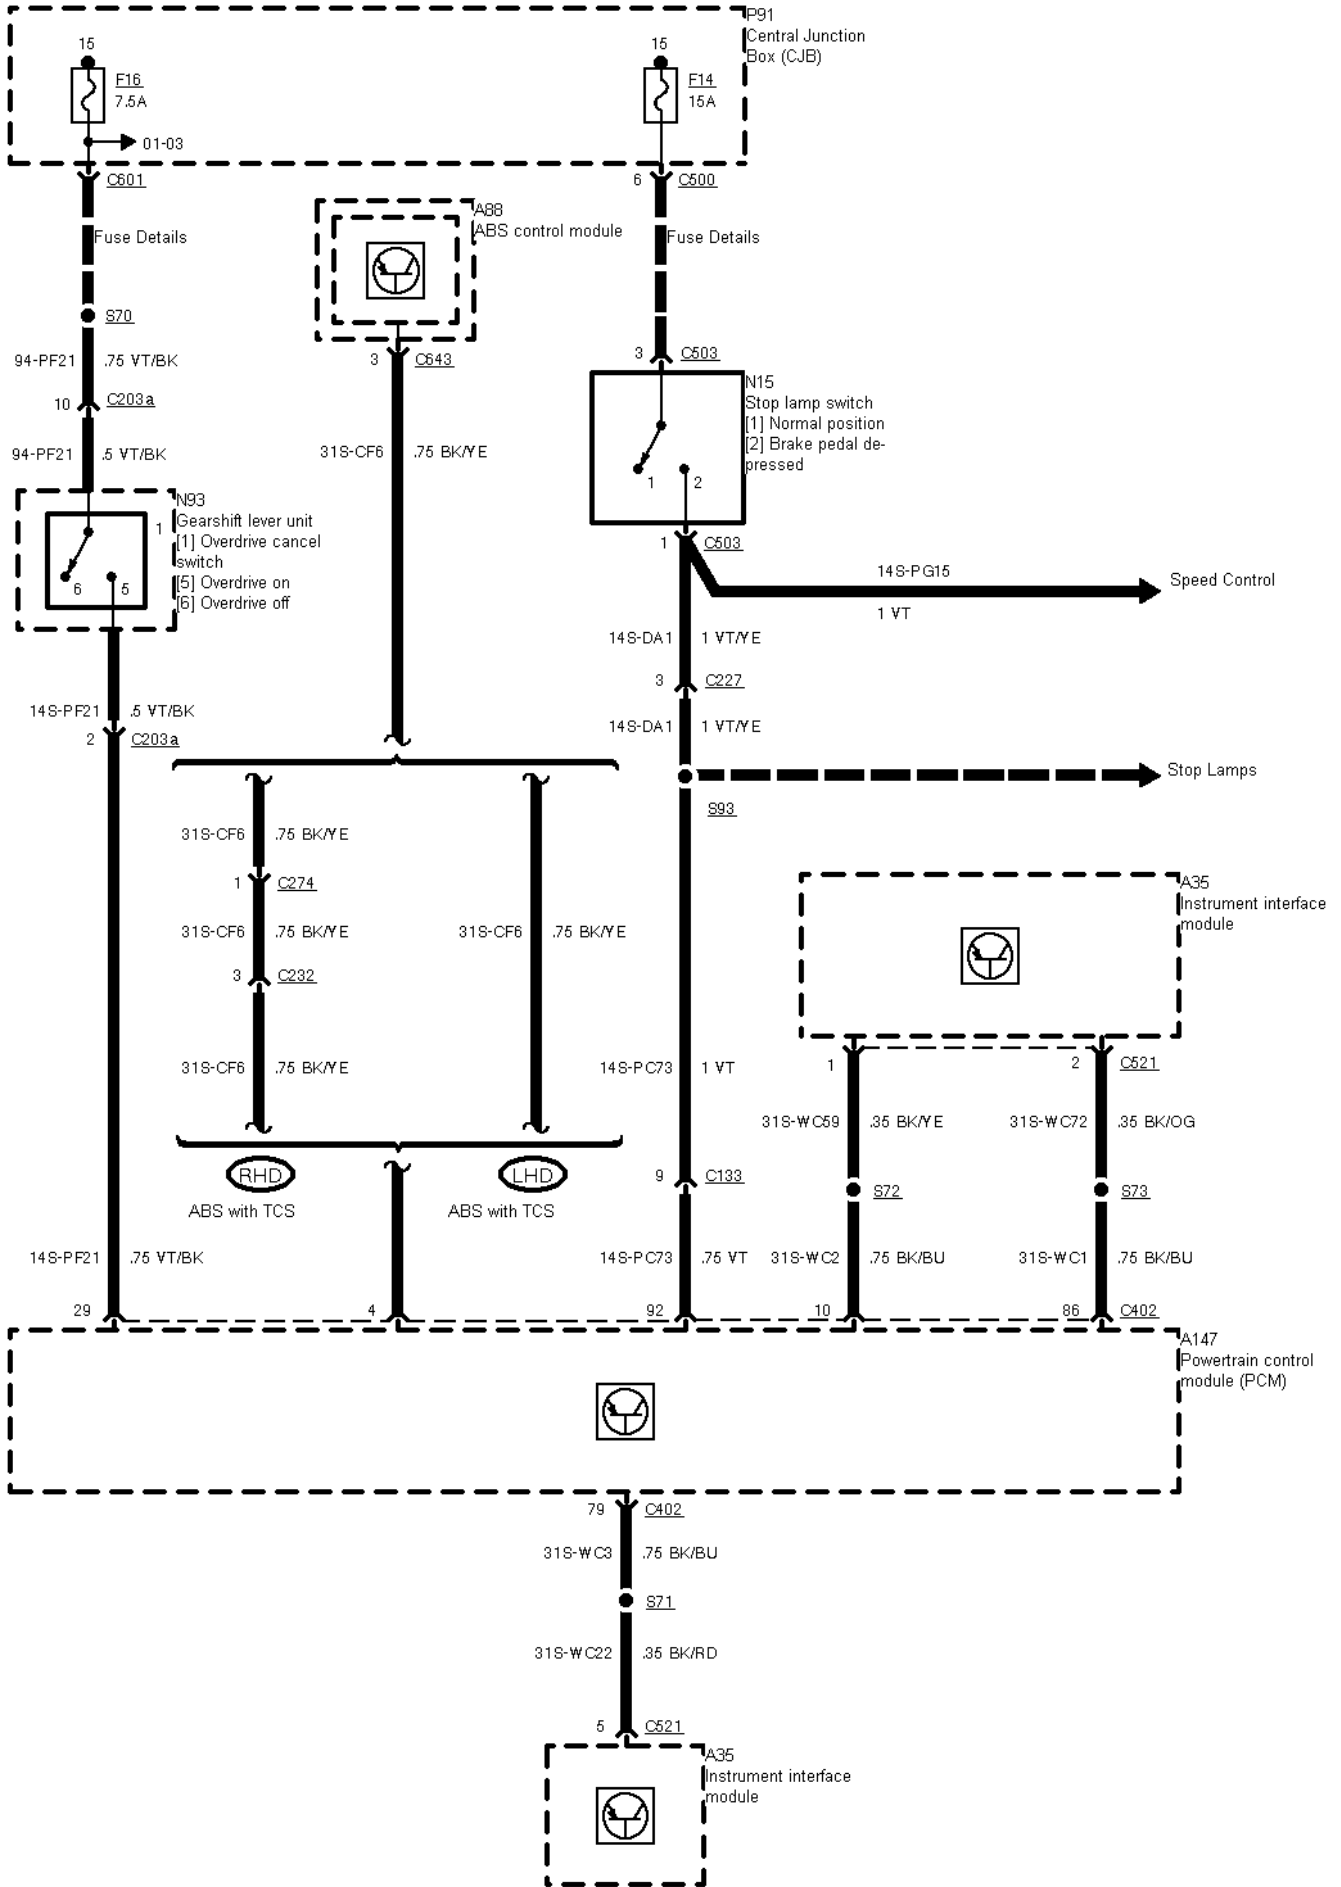

29-08-001 , Engine Control 2,3 I DOHC (Automatic Transmission) , Ignition

29-08-002 , Engine Control 2,3 I DOHC (Automatic Transmission) , Fuel injectors

29-08-003 , Engine Control 2,3 I DOHC (Automatic Transmission)

29-08-004 , Engine Control 2,3 I DOHC (Automatic Transmission)

29-08-005 , Engine Control 2,3 I DOHC (Automatic Transmission) , Sensors

29-08-006 , Engine Control 2,3 I DOHC (Automatic Transmission)

29-08-008 , Engine Control 2,3 I DOHC (Automatic Transmission) , Sensors before 04/96

29-08-010 , Engine Control 2,3 I DOHC (Automatic Transmission)

29-08-011 , Engine Control 2,3 I DOHC (Automatic Transmission)

29-08-012 , Engine Control 2,3 I DOHC (Automatic Transmission)

29-08-013 , Engine Control 2,3 I DOHC (Automatic Transmission)

## 2 Circuit Description

---