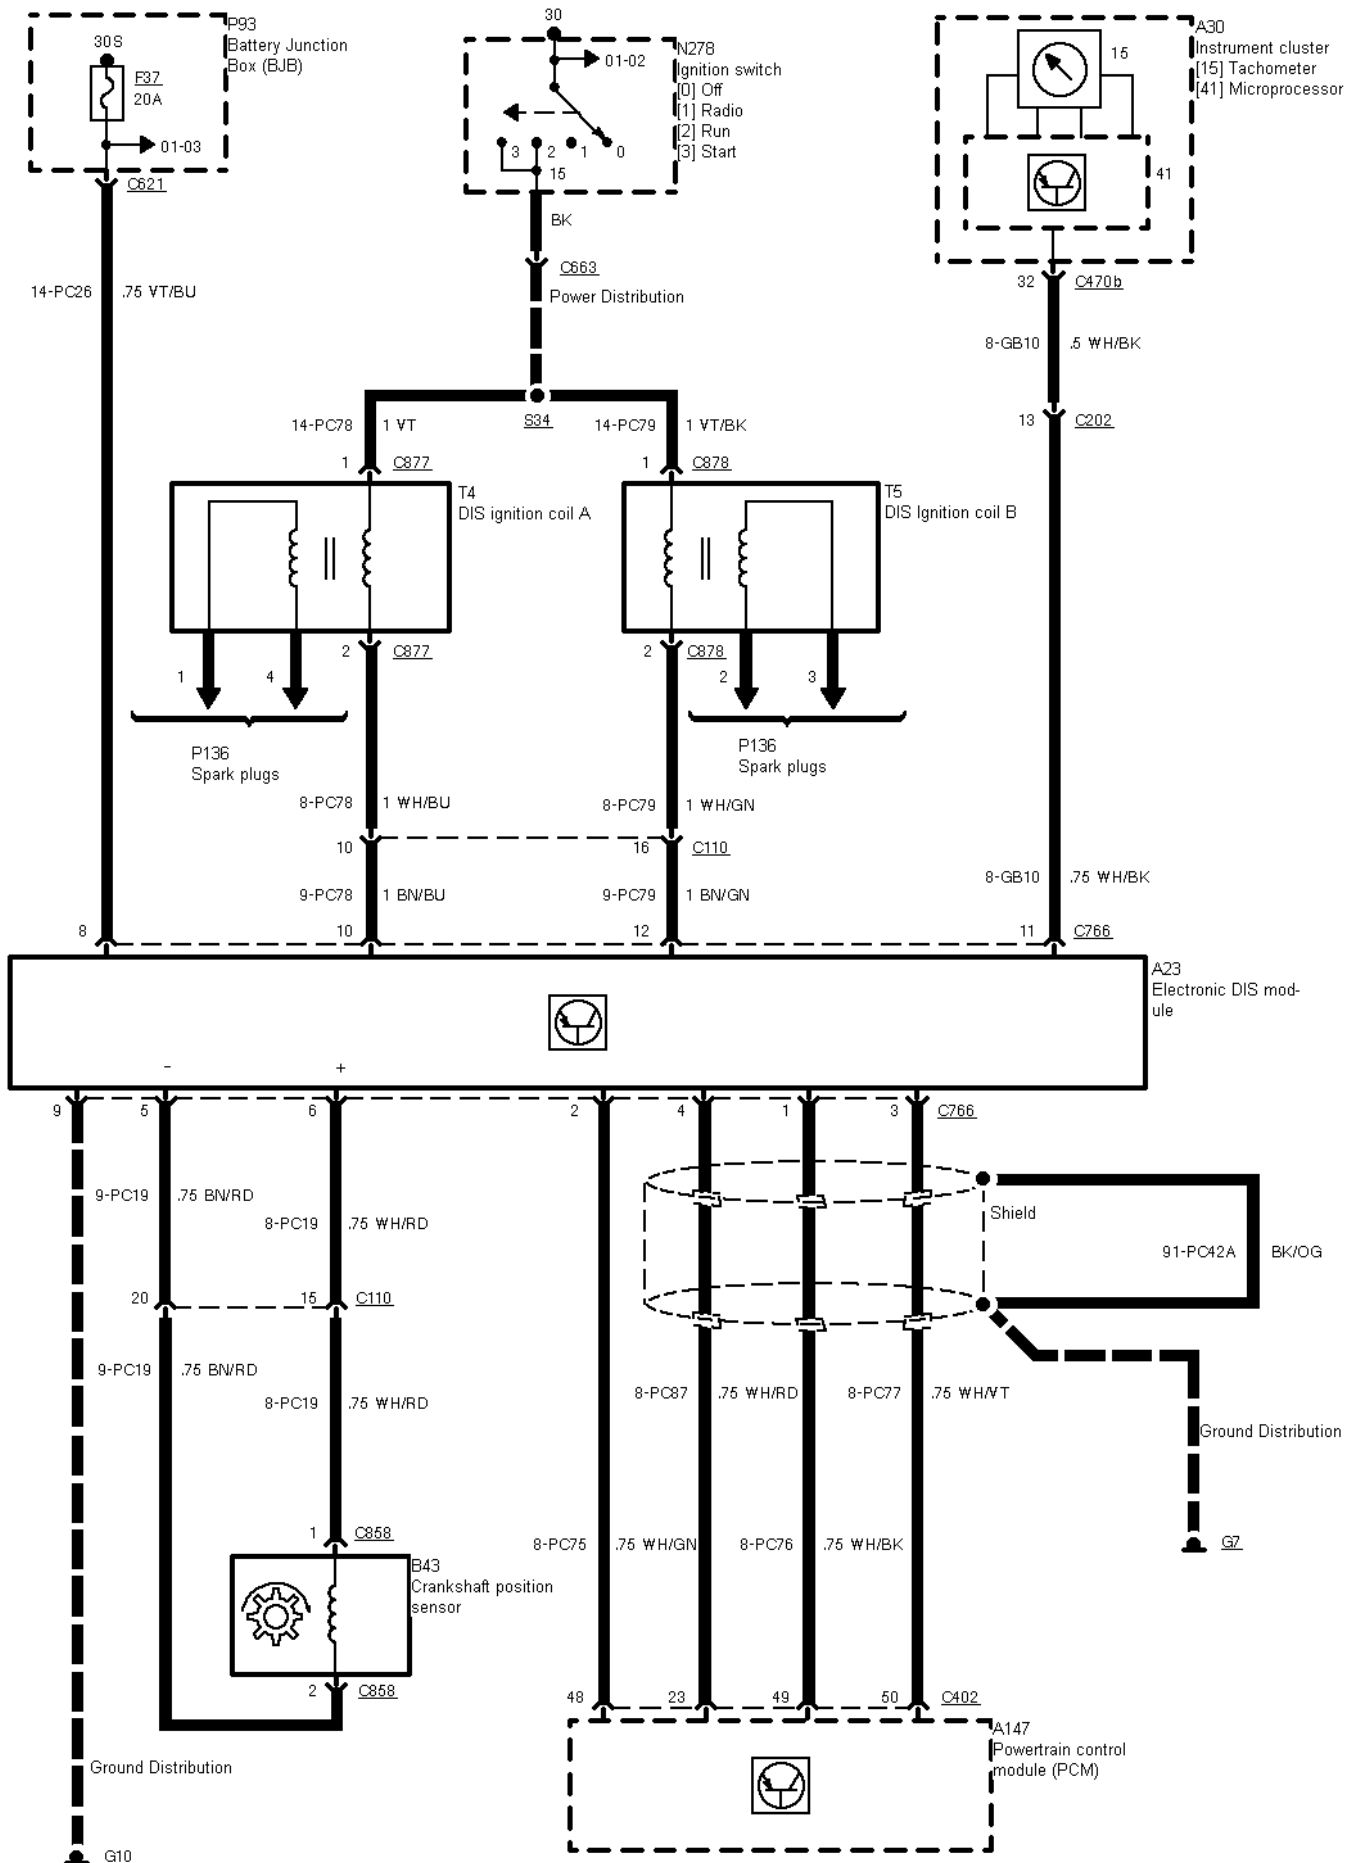

29-08-001 , Engine Control 2,3 I DOHC (Automatic Transmission) , Ignition

29-08-002 , Engine Control 2,3 I DOHC (Automatic Transmission) , Fuel injectors

29-08-003 , Engine Control 2,3 I DOHC (Automatic Transmission)

29-08-004 , Engine Control 2,3 I DOHC (Automatic Transmission)

29-08-005 , Engine Control 2,3 I DOHC (Automatic Transmission) , Sensors

29-08-006 , Engine Control 2,3 I DOHC (Automatic Transmission)

29-08-008 , Engine Control 2,3 I DOHC (Automatic Transmission) , Sensors before 04/96

29-08-010 , Engine Control 2,3 I DOHC (Automatic Transmission)

29-08-011 , Engine Control 2,3 I DOHC (Automatic Transmission)

29-08-012 , Engine Control 2,3 I DOHC (Automatic Transmission)

29-08-013 , Engine Control 2,3 I DOHC (Automatic Transmission)

## 2 Circuit Description

---