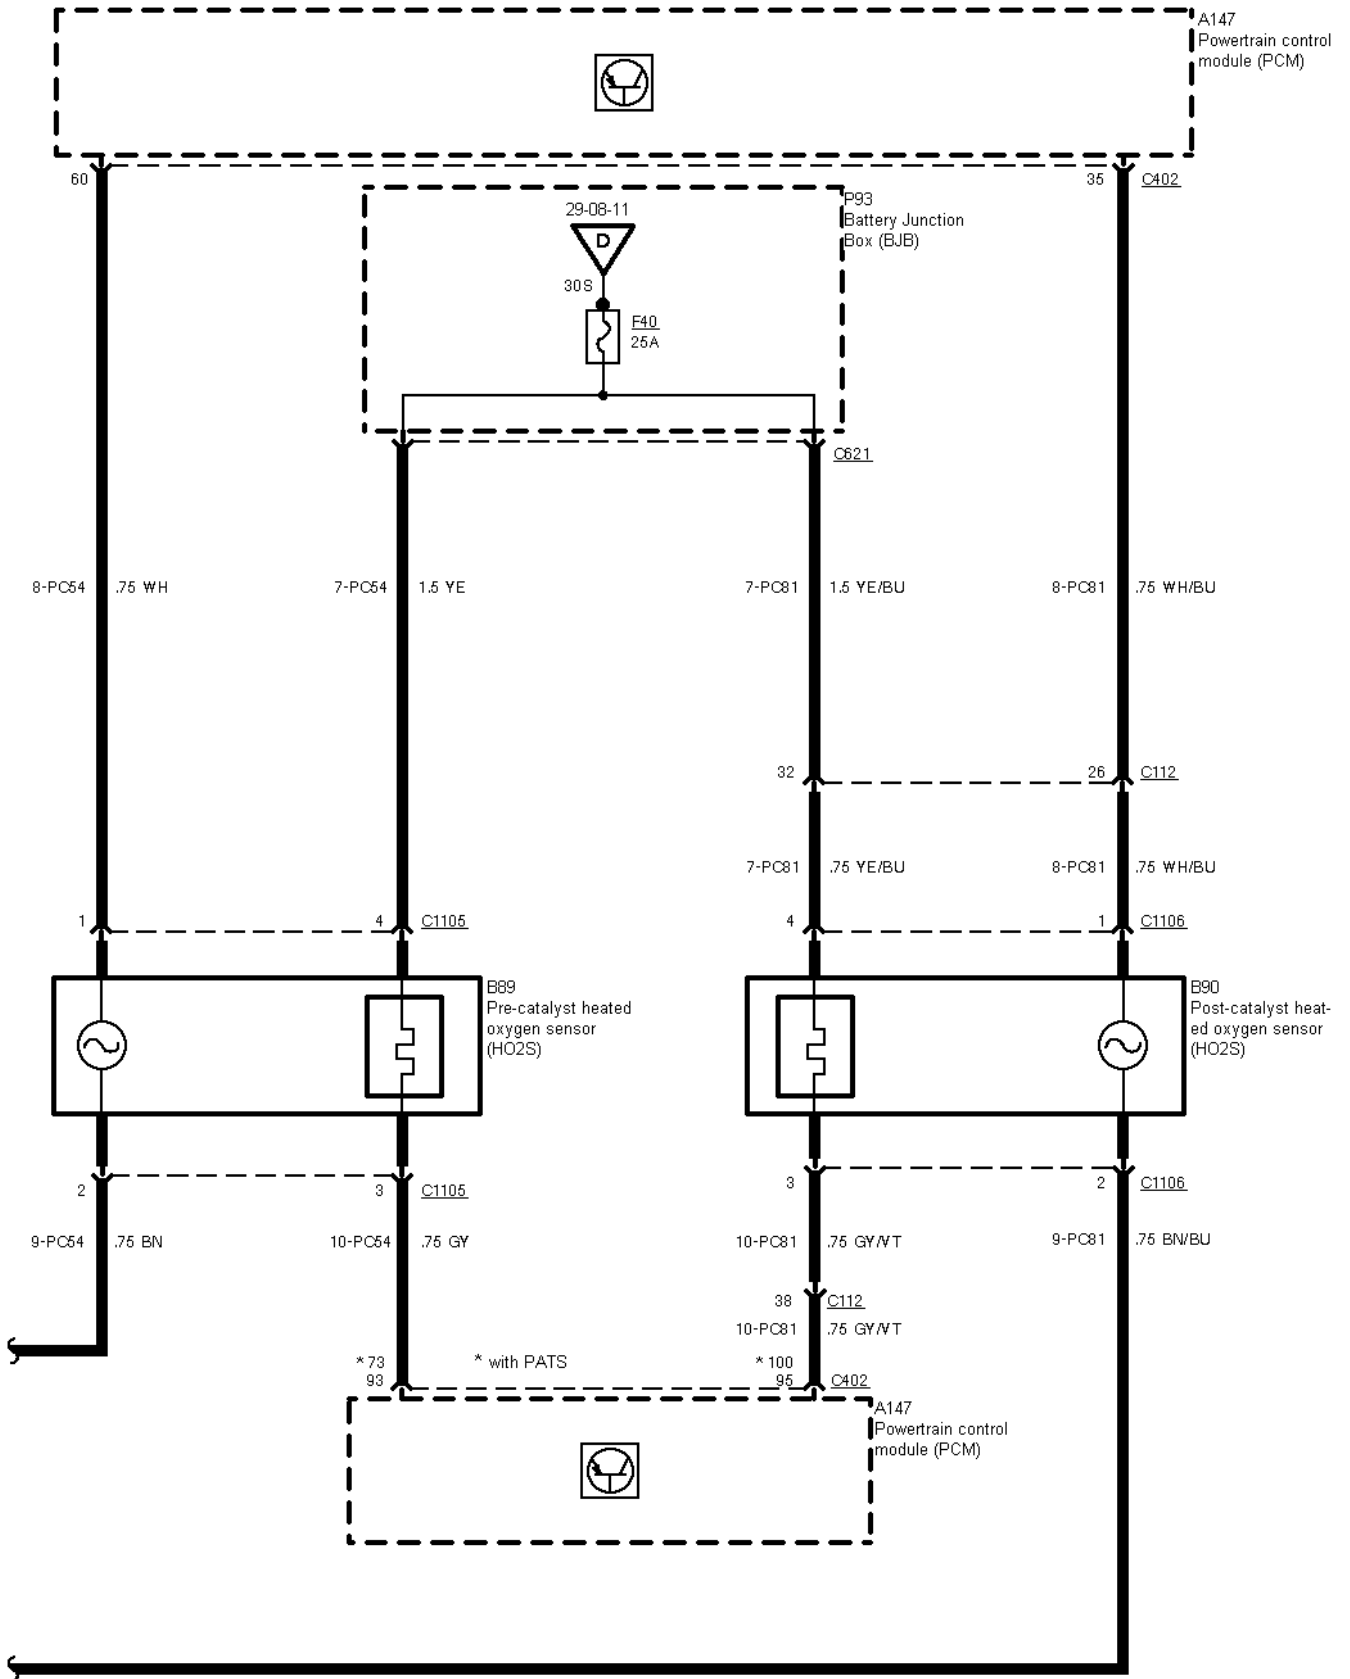

29-08-004 , Engine Control 2,3 I DOHC (Automatic Transmission)

29-08-005 , Engine Control 2,3 I DOHC (Automatic Transmission) , Sensors

29-08-006 , Engine Control 2,3 I DOHC (Automatic Transmission)

29-08-008 , Engine Control 2,3 I DOHC (Automatic Transmission) , Sensors before 04/96

29-08-010 , Engine Control 2,3 I DOHC (Automatic Transmission)

29-08-011 , Engine Control 2,3 I DOHC (Automatic Transmission)

29-08-012 , Engine Control 2,3 I DOHC (Automatic Transmission)

29-08-013 , Engine Control 2,3 I DOHC (Automatic Transmission)

## 2 Circuit Description

---