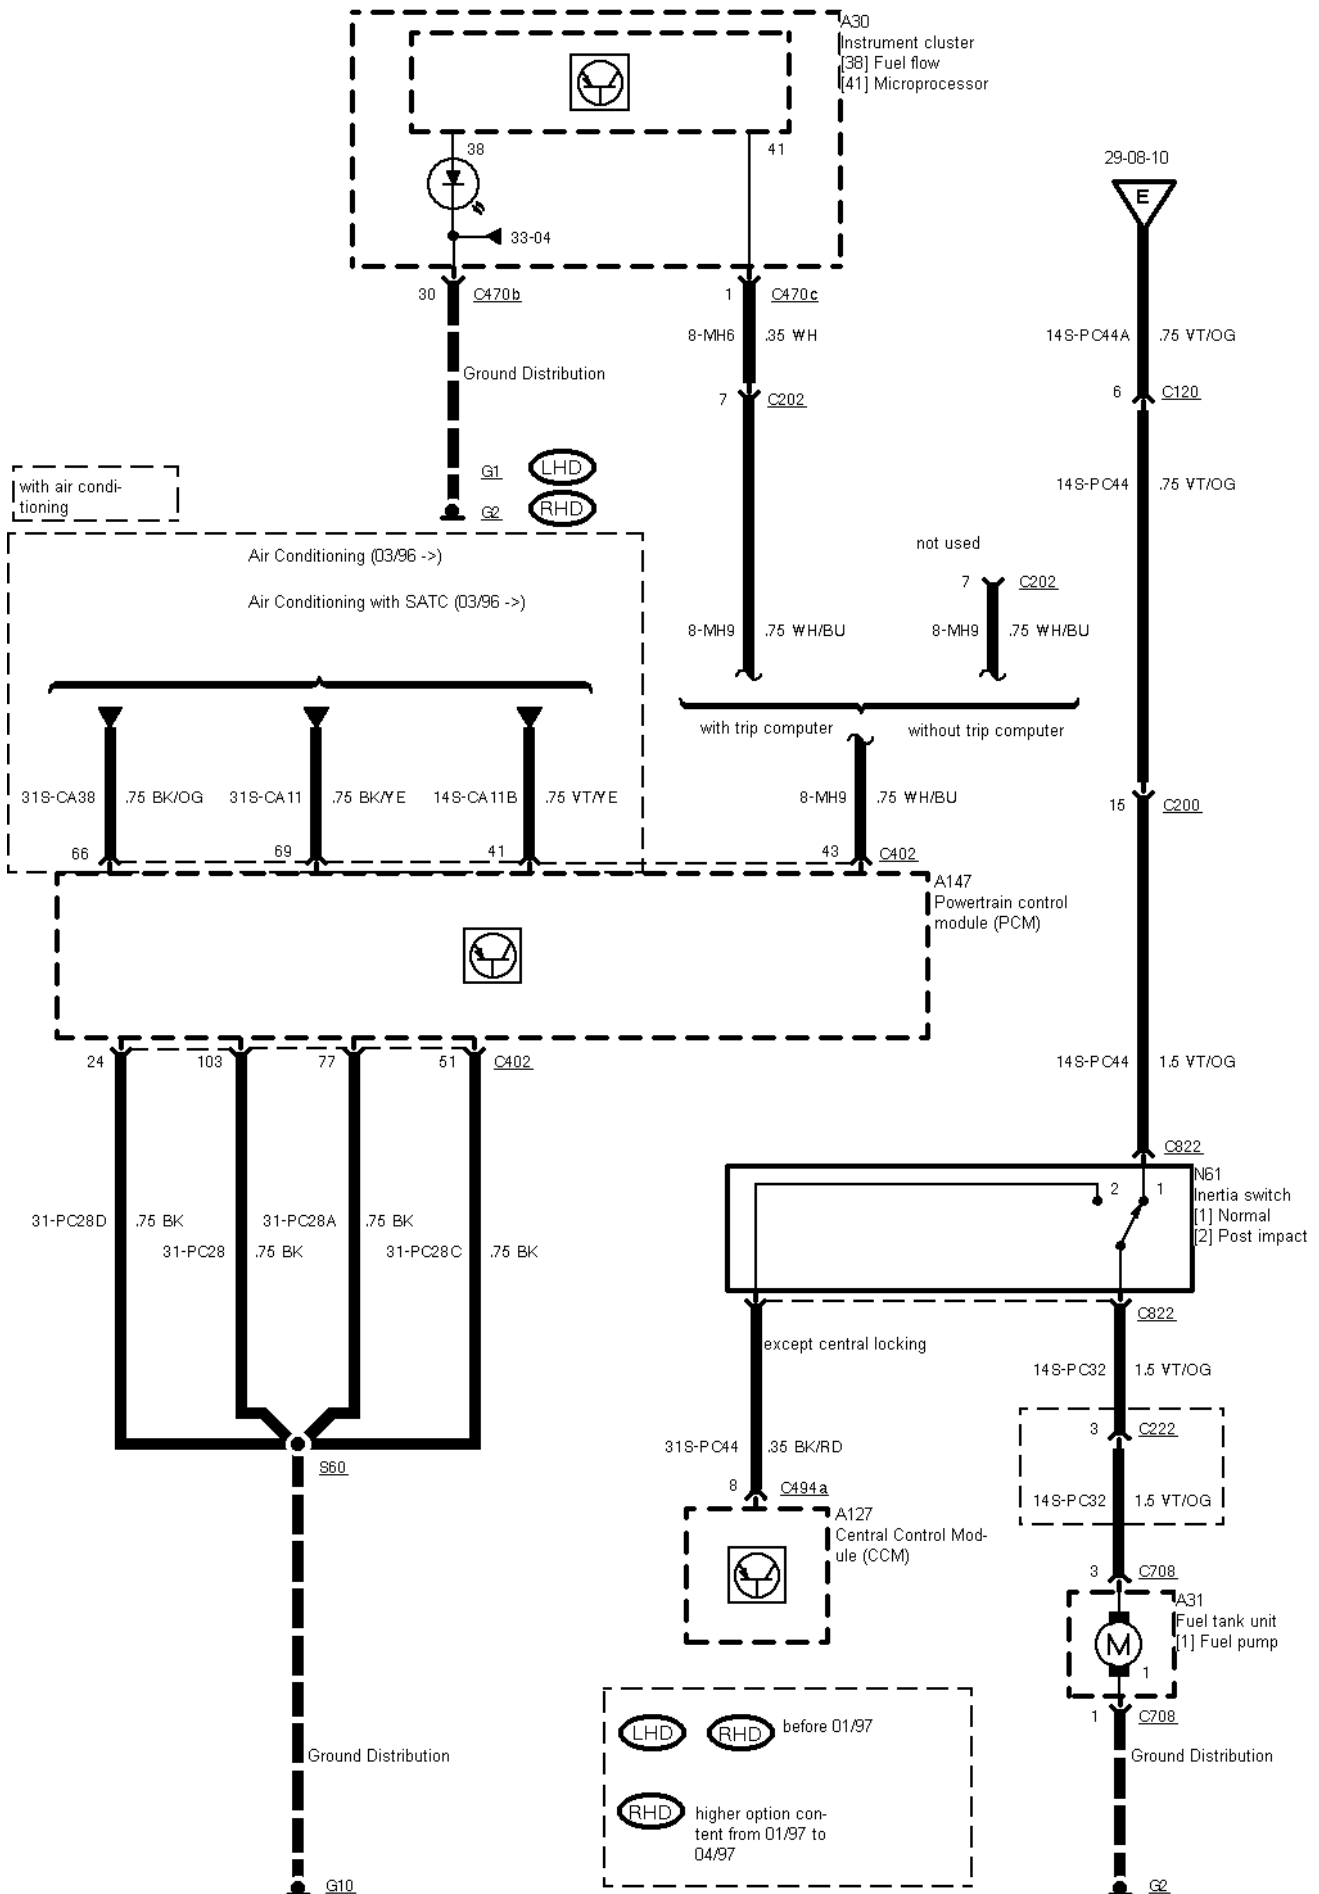

29-08-001 , Engine Control 2,3 I DOHC (Automatic Transmission) , Ignition

29-08-002 , Engine Control 2,3 I DOHC (Automatic Transmission) , Fuel injectors

29-08-003 , Engine Control 2,3 I DOHC (Automatic Transmission)

29-08-004 , Engine Control 2,3 I DOHC (Automatic Transmission)

29-08-005 , Engine Control 2,3 I DOHC (Automatic Transmission) , Sensors

29-08-006 , Engine Control 2,3 I DOHC (Automatic Transmission)

29-08-008 , Engine Control 2,3 I DOHC (Automatic Transmission) , Sensors before 04/96

29-08-010 , Engine Control 2,3 I DOHC (Automatic Transmission)

29-08-011 , Engine Control 2,3 I DOHC (Automatic Transmission)

29-08-012 , Engine Control 2,3 I DOHC (Automatic Transmission)

29-08-013 , Engine Control 2,3 I DOHC (Automatic Transmission)

## 2 Circuit Description

---