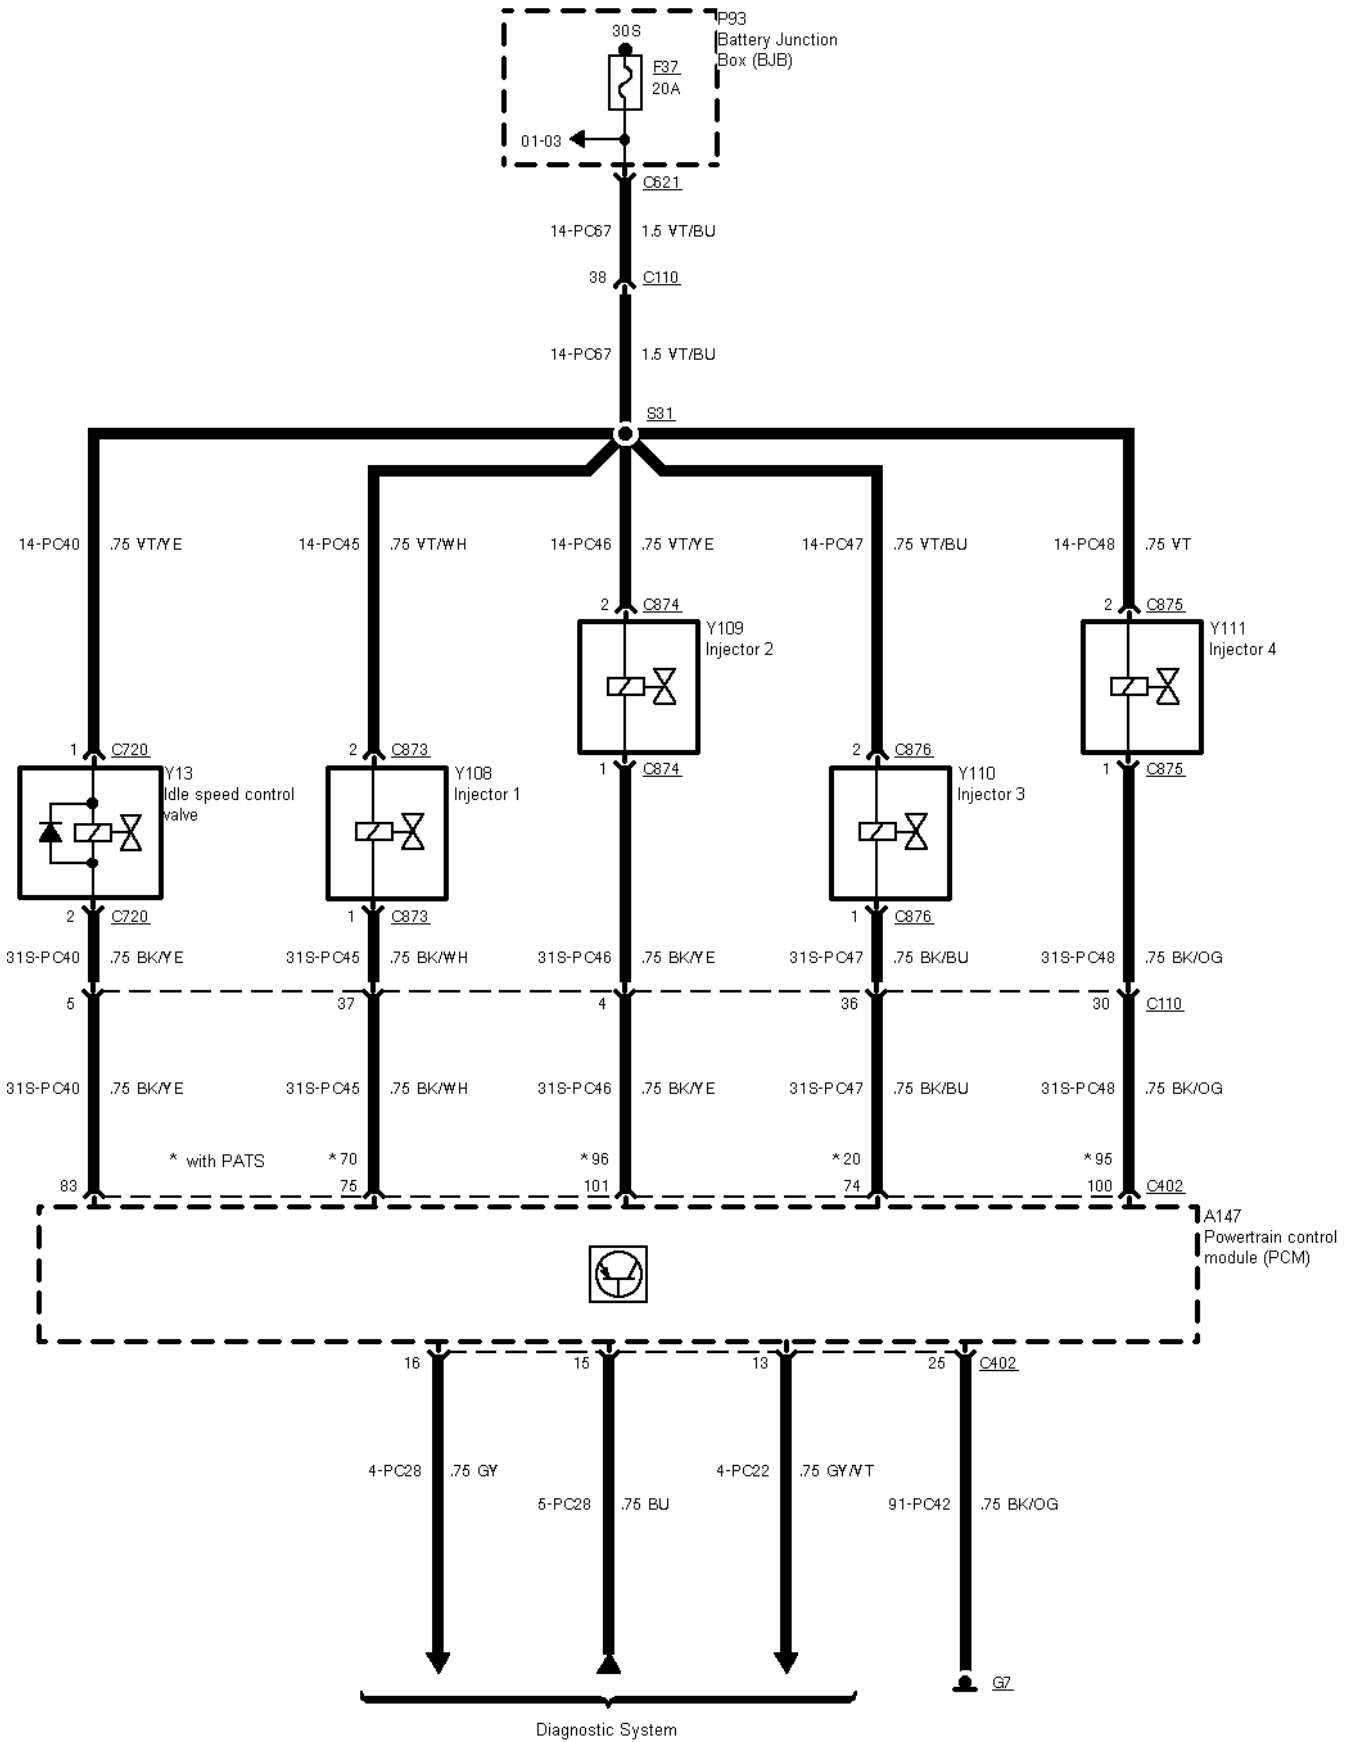

29-08-001 , Engine Control 2,3 I DOHC (Automatic Transmission) , Ignition

29-08-002 , Engine Control 2,3 I DOHC (Automatic Transmission) , Fuel injectors

29-08-003 , Engine Control 2,3 I DOHC (Automatic Transmission)

29-08-004 , Engine Control 2,3 I DOHC (Automatic Transmission)

29-08-005 , Engine Control 2,3 I DOHC (Automatic Transmission) , Sensors

29-08-006 , Engine Control 2,3 I DOHC (Automatic Transmission)

29-08-008 , Engine Control 2,3 I DOHC (Automatic Transmission) , Sensors before 04/96

29-08-010 , Engine Control 2,3 I DOHC (Automatic Transmission)

29-08-011 , Engine Control 2,3 I DOHC (Automatic Transmission)

29-08-012 , Engine Control 2,3 I DOHC (Automatic Transmission)

29-08-013 , Engine Control 2,3 I DOHC (Automatic Transmission)

## 2 Circuit Description

---