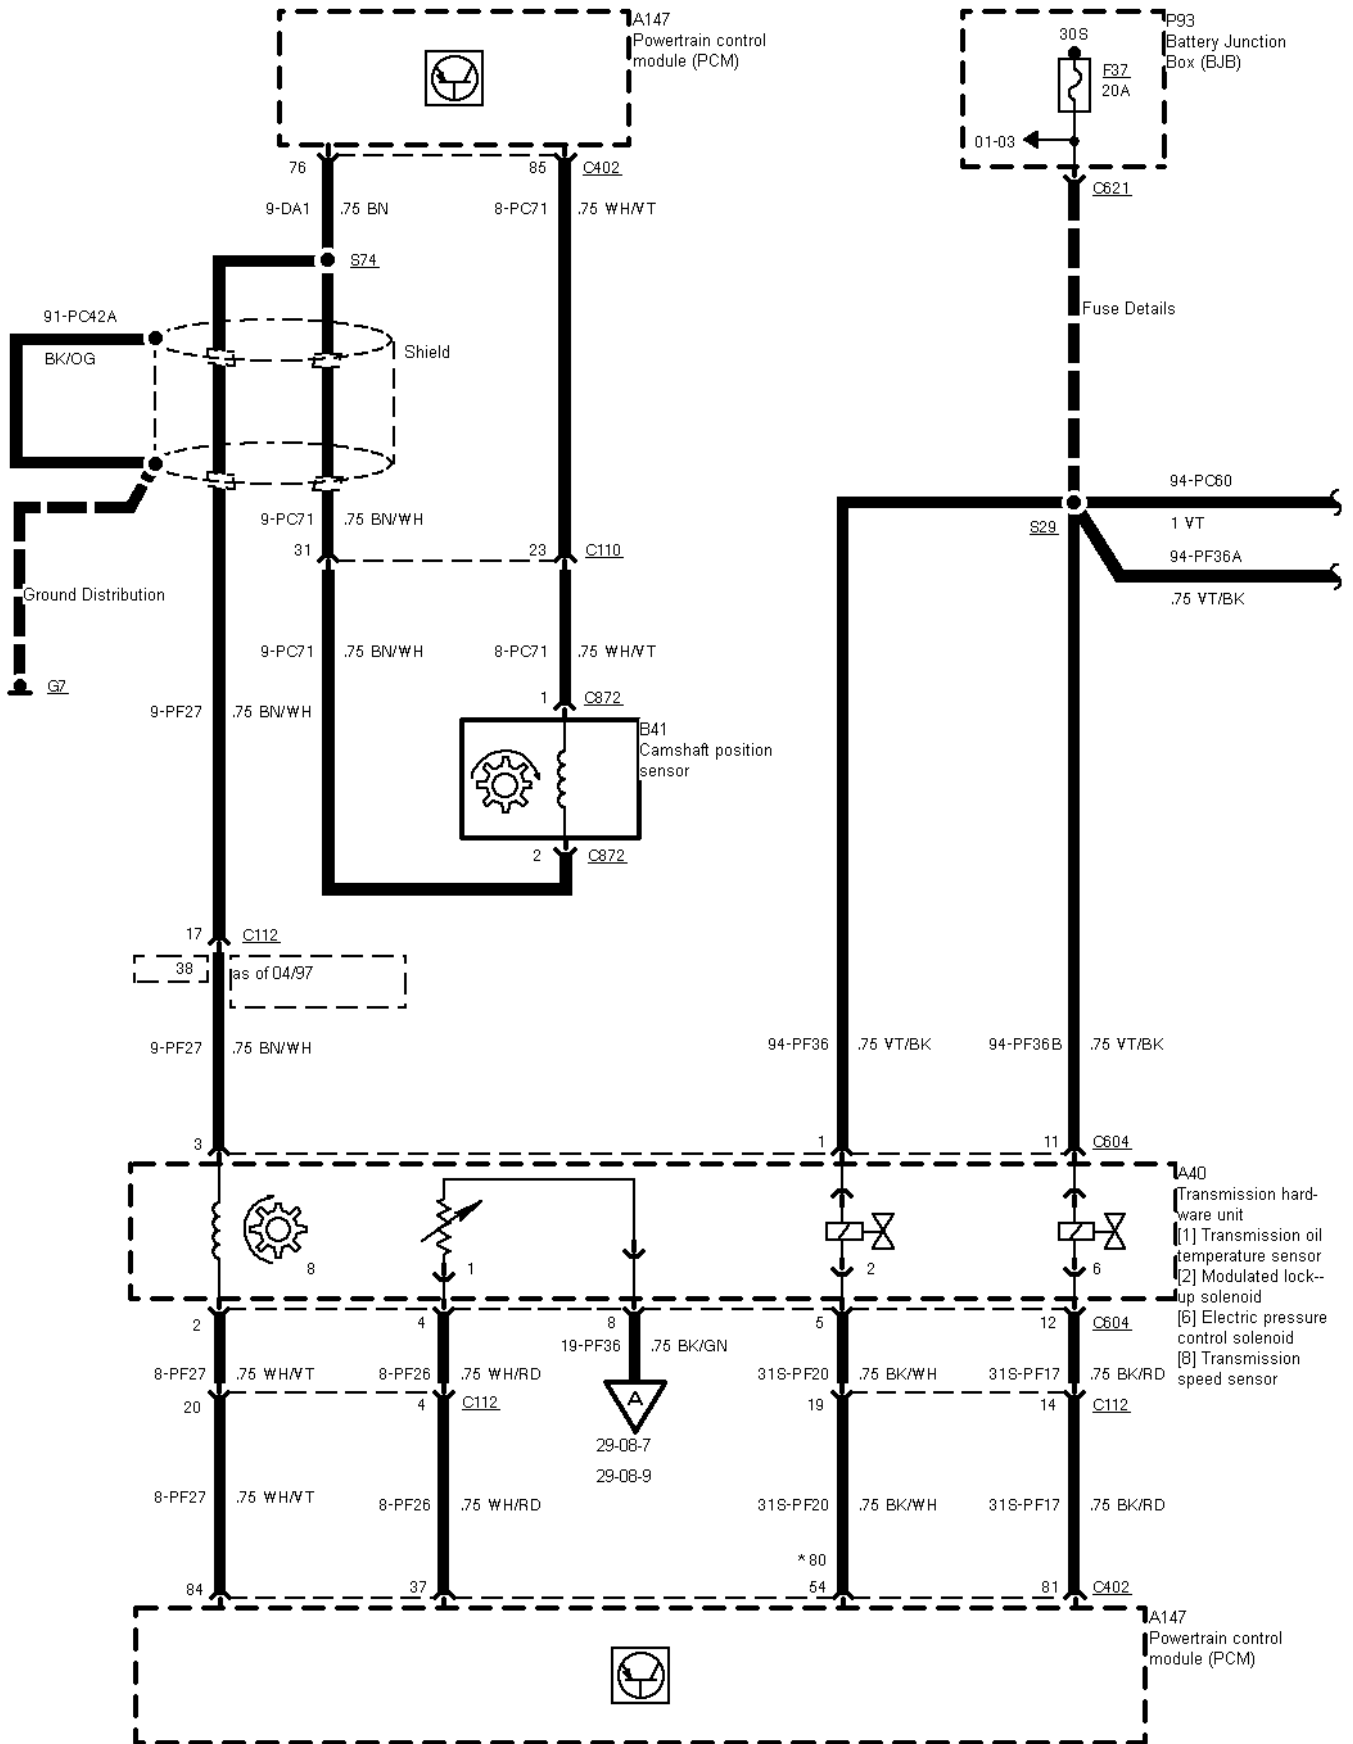

29-08-001 , Engine Control 2,3 I DOHC (Automatic Transmission) , Ignition

29-08-002 , Engine Control 2,3 I DOHC (Automatic Transmission) , Fuel injectors

29-08-003 , Engine Control 2,3 I DOHC (Automatic Transmission)

29-08-004 , Engine Control 2,3 I DOHC (Automatic Transmission)

29-08-005 , Engine Control 2,3 I DOHC (Automatic Transmission) , Sensors

29-08-006 , Engine Control 2,3 I DOHC (Automatic Transmission)

29-08-008 , Engine Control 2,3 I DOHC (Automatic Transmission) , Sensors before 04/96

29-08-010 , Engine Control 2,3 I DOHC (Automatic Transmission)

29-08-011 , Engine Control 2,3 I DOHC (Automatic Transmission)

29-08-012 , Engine Control 2,3 I DOHC (Automatic Transmission)

29-08-013 , Engine Control 2,3 I DOHC (Automatic Transmission)

## 2 Circuit Description

---