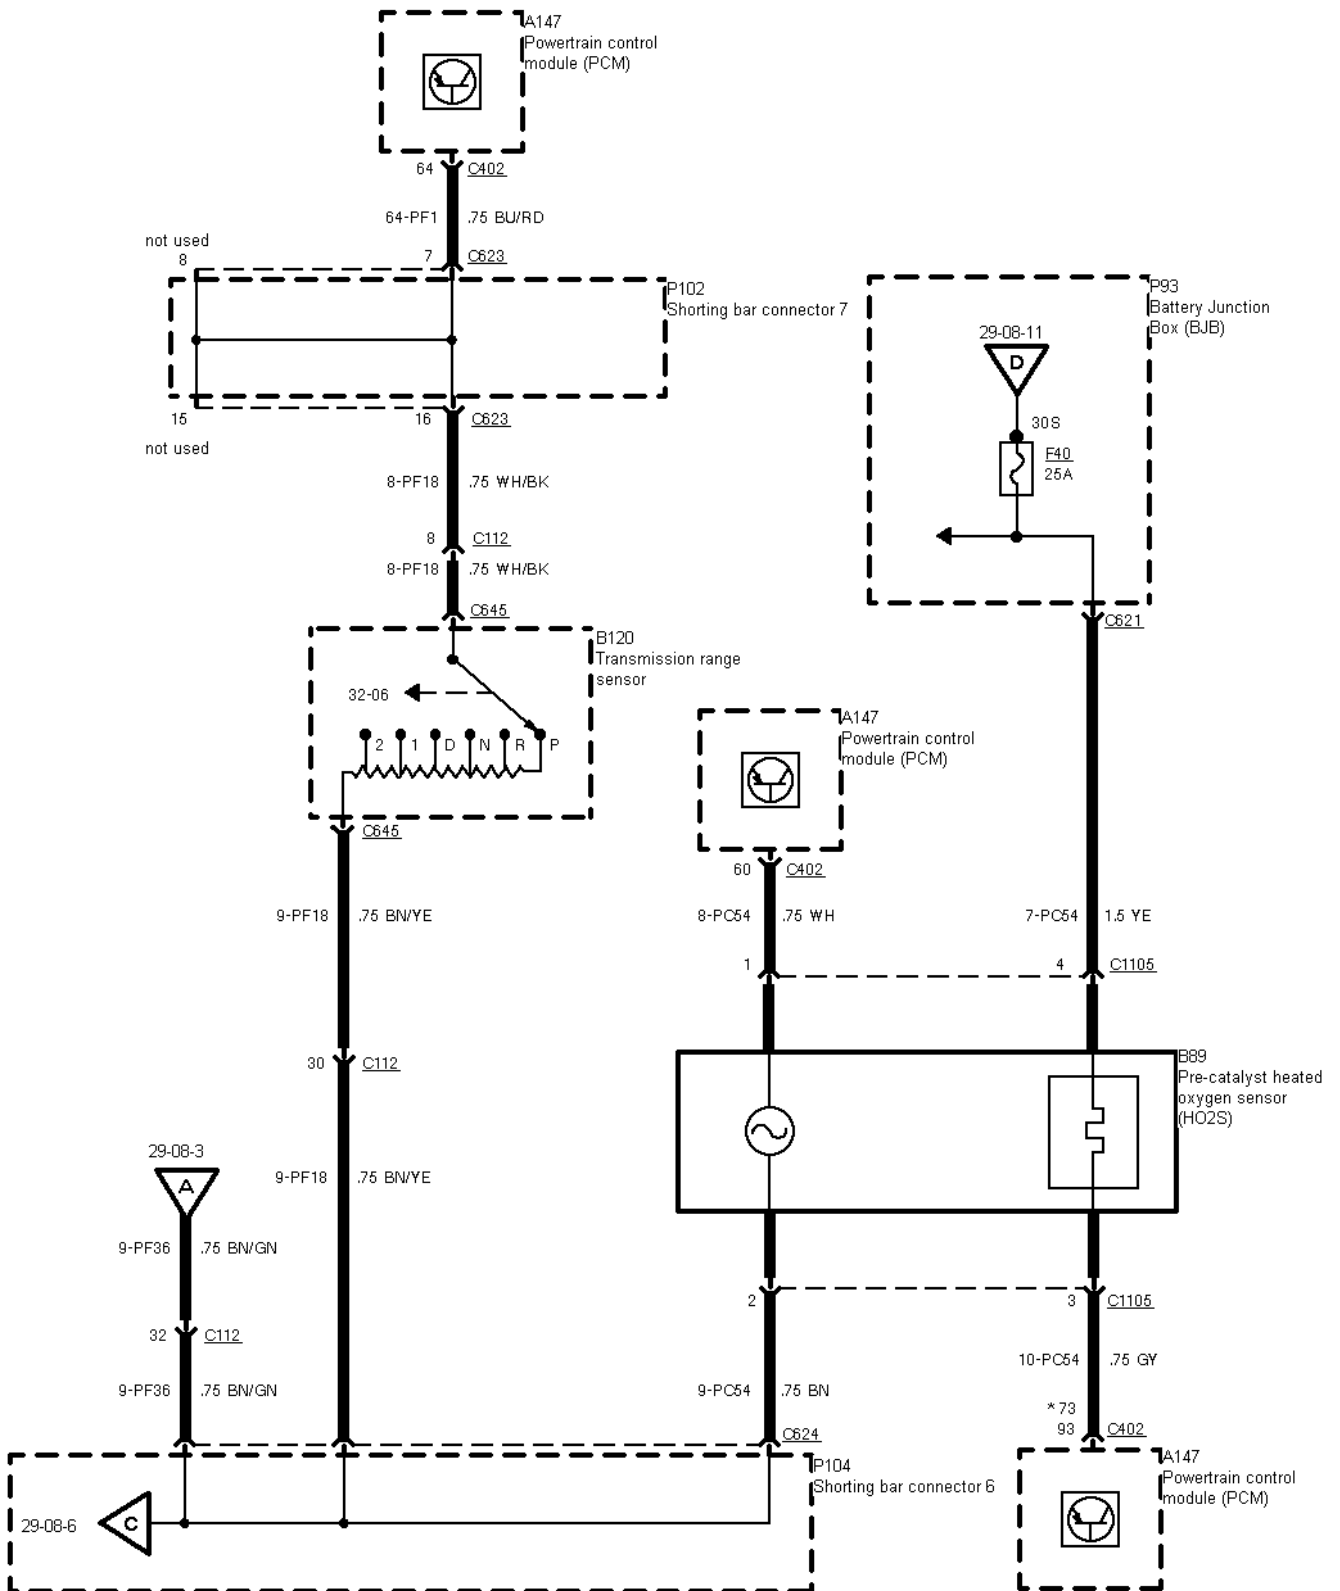

29-08-001 , Engine Control 2,3 I DOHC (Automatic Transmission) , Ignition

29-08-002 , Engine Control 2,3 I DOHC (Automatic Transmission) , Fuel injectors

29-08-003 , Engine Control 2,3 I DOHC (Automatic Transmission)

29-08-004 , Engine Control 2,3 I DOHC (Automatic Transmission)

29-08-005 , Engine Control 2,3 I DOHC (Automatic Transmission) , Sensors

29-08-006 , Engine Control 2,3 I DOHC (Automatic Transmission)

29-08-008 , Engine Control 2,3 I DOHC (Automatic Transmission) , Sensors before 04/96

29-08-010 , Engine Control 2,3 I DOHC (Automatic Transmission)

29-08-011 , Engine Control 2,3 I DOHC (Automatic Transmission)

29-08-012 , Engine Control 2,3 I DOHC (Automatic Transmission)

29-08-013 , Engine Control 2,3 I DOHC (Automatic Transmission)

## 2 Circuit Description

---