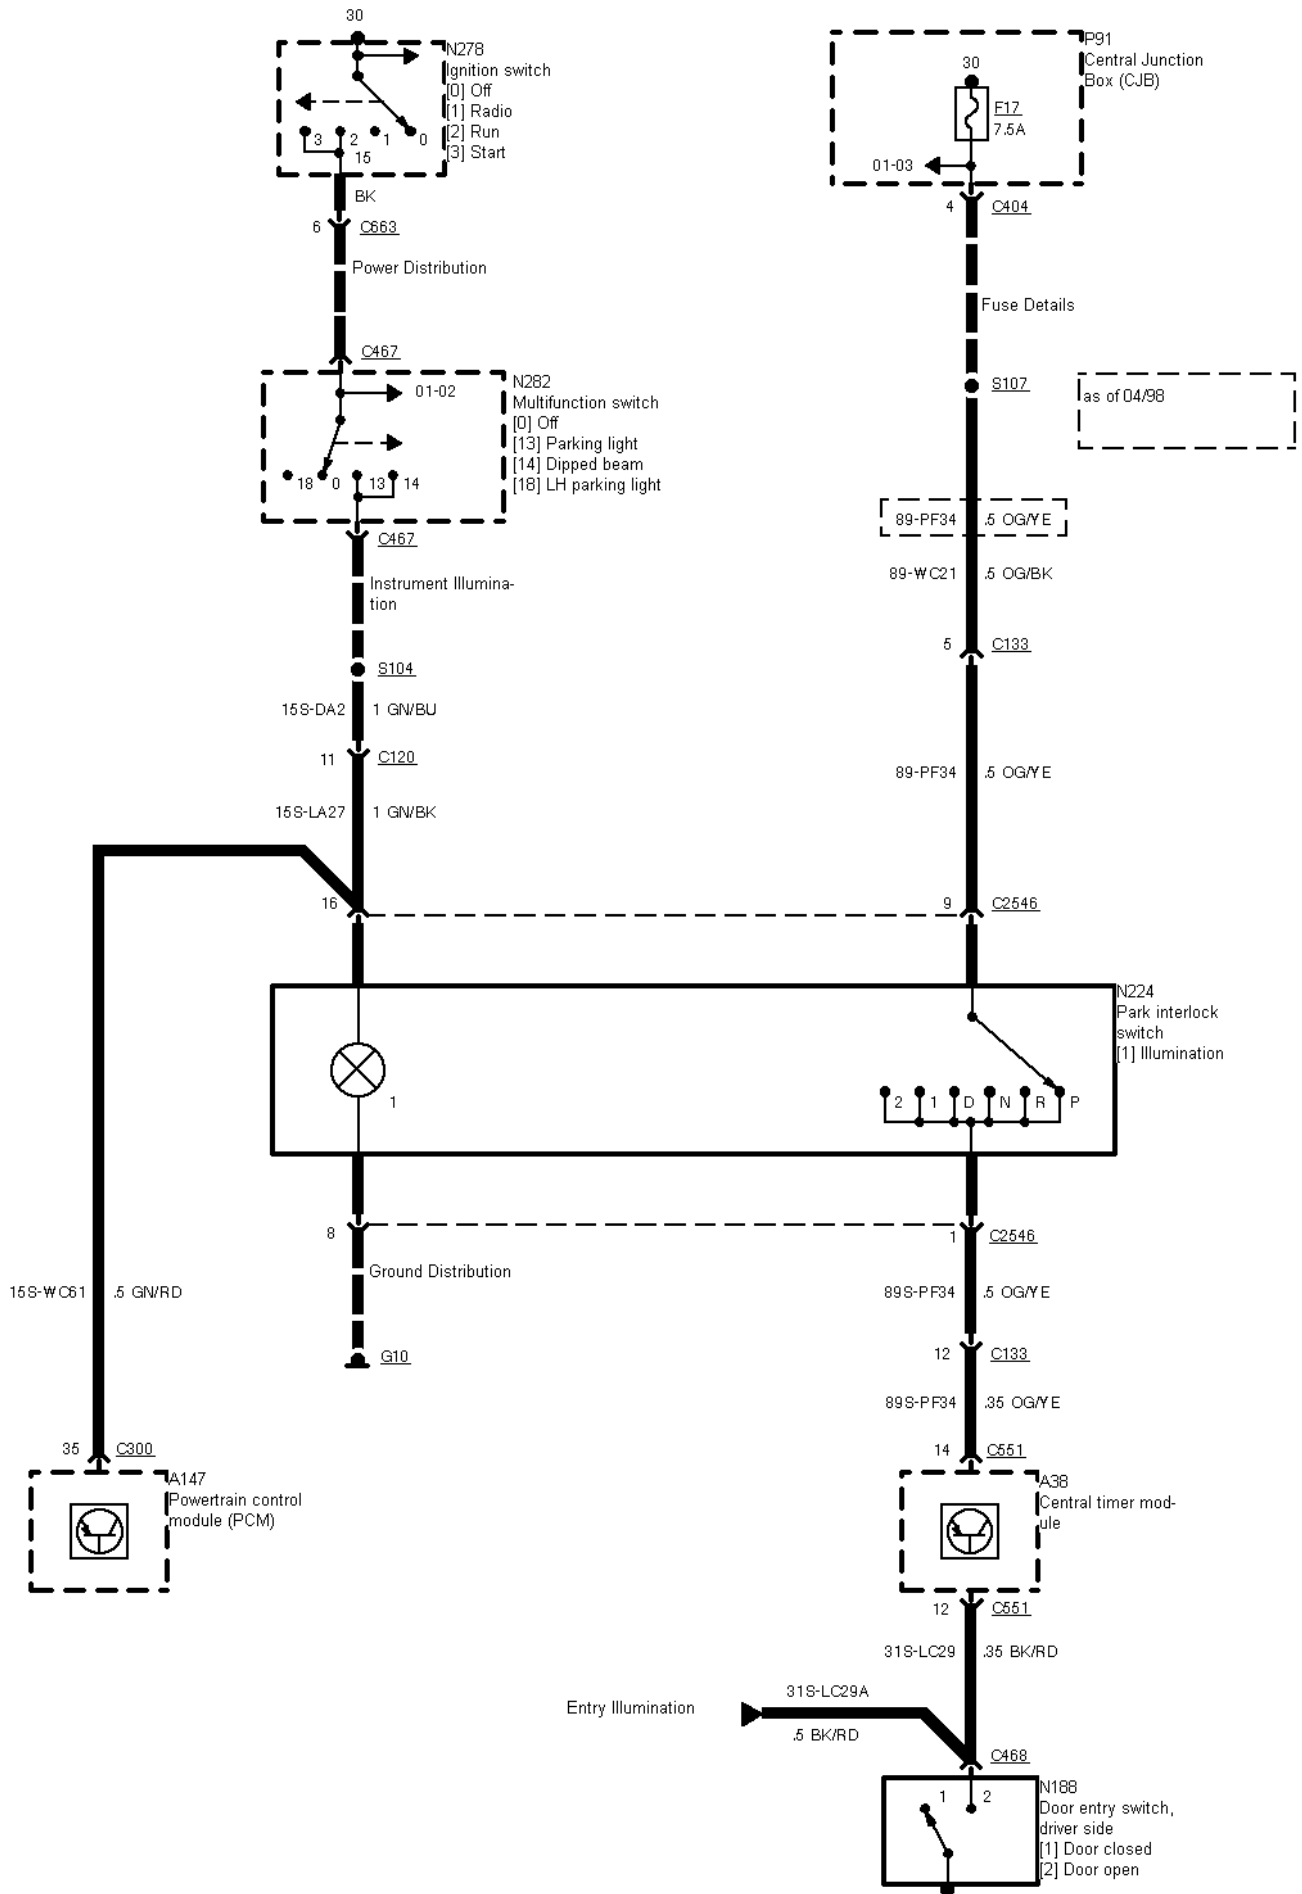

29-09-001 , Engine Control 2,5 I TCI Diesel (Automatic Transmission)

29-09-002 , Engine Control 2,5 I TCI Diesel (Automatic Transmission) , Sensors

29-09-003 , Engine Control 2,5 I TCI Diesel (Automatic Transmission)

29-09-004 , Engine Control 2,5 I TCI Diesel (Automatic Transmission) , Sensors

29-09-005 , Engine Control 2,5 I TCI Diesel (Automatic Transmission)

29-09-006 , Engine Control 2,5 I TCI Diesel (Automatic Transmission)

29-09-007 , Engine Control 2,5 I TCI Diesel (Automatic Transmission)

29-09-008 , Engine Control 2,5 I TCI Diesel (Automatic Transmission)

29-09-009 , Engine Control 2,5 I TCI Diesel (Automatic Transmission) , Pre-glow system

29-09-010 , Engine Control 2,5 I TCI Diesel (Automatic Transmission)

29-09-011 , Engine Control 2,5 I TCI Diesel (Automatic Transmission)

29-09-012 , Engine Control 2,5 I TCI Diesel (Automatic Transmission)