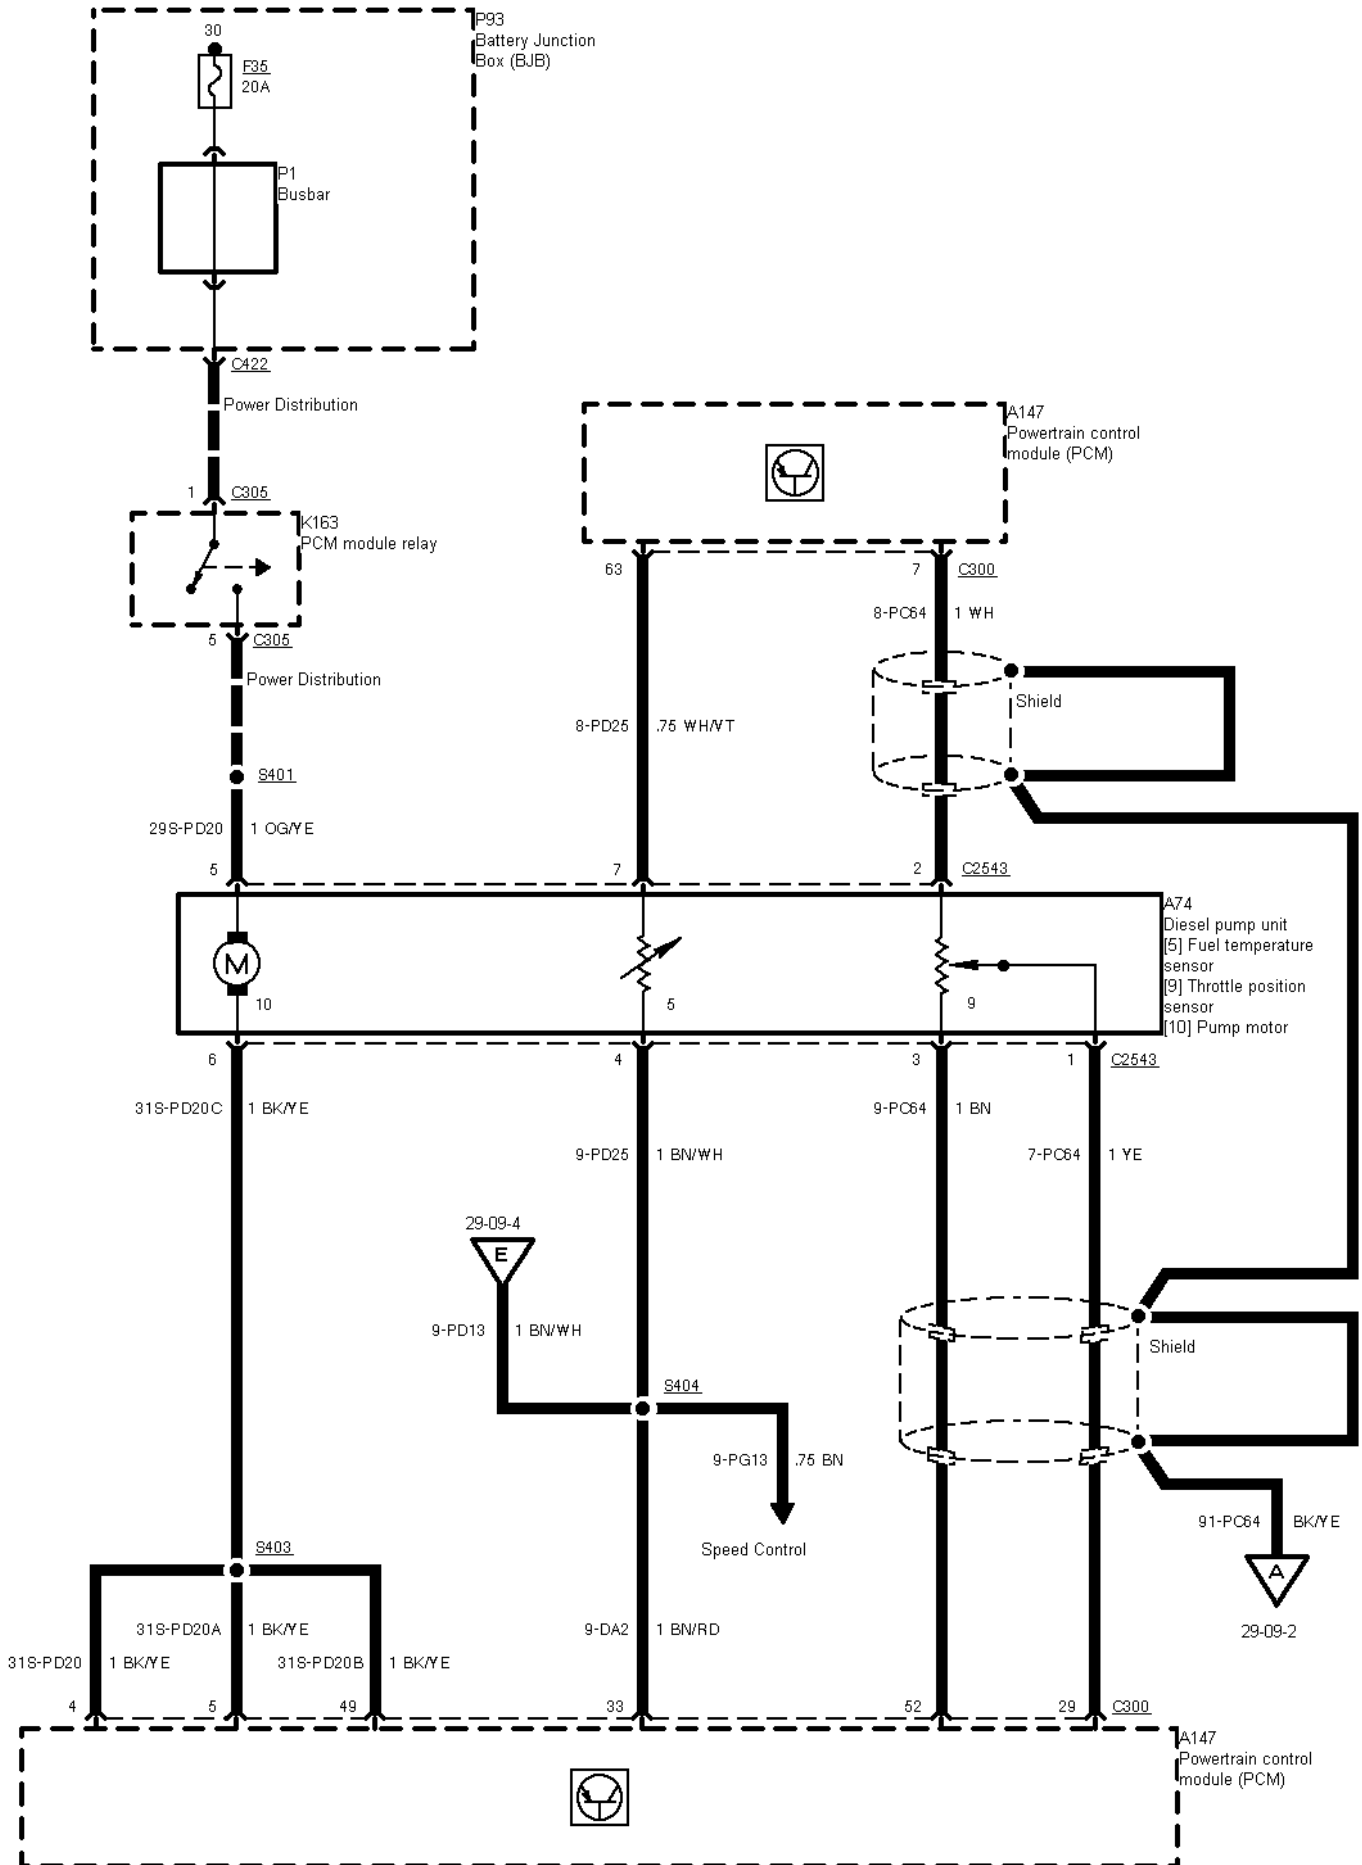

29-09-001 , Engine Control 2,5 I TCI Diesel (Automatic Transmission)

29-09-002 , Engine Control 2,5 I TCI Diesel (Automatic Transmission) , Sensors

29-09-003 , Engine Control 2,5 I TCI Diesel (Automatic Transmission)

29-09-004 , Engine Control 2,5 I TCI Diesel (Automatic Transmission) , Sensors

29-09-005 , Engine Control 2,5 I TCI Diesel (Automatic Transmission)

29-09-006 , Engine Control 2,5 I TCI Diesel (Automatic Transmission)

29-09-007 , Engine Control 2,5 I TCI Diesel (Automatic Transmission)

29-09-008 , Engine Control 2,5 I TCI Diesel (Automatic Transmission)

29-09-009 , Engine Control 2,5 I TCI Diesel (Automatic Transmission) , Pre-glow system

29-09-010 , Engine Control 2,5 I TCI Diesel (Automatic Transmission)

29-09-011 , Engine Control 2,5 I TCI Diesel (Automatic Transmission)

29-09-012 , Engine Control 2,5 I TCI Diesel (Automatic Transmission)