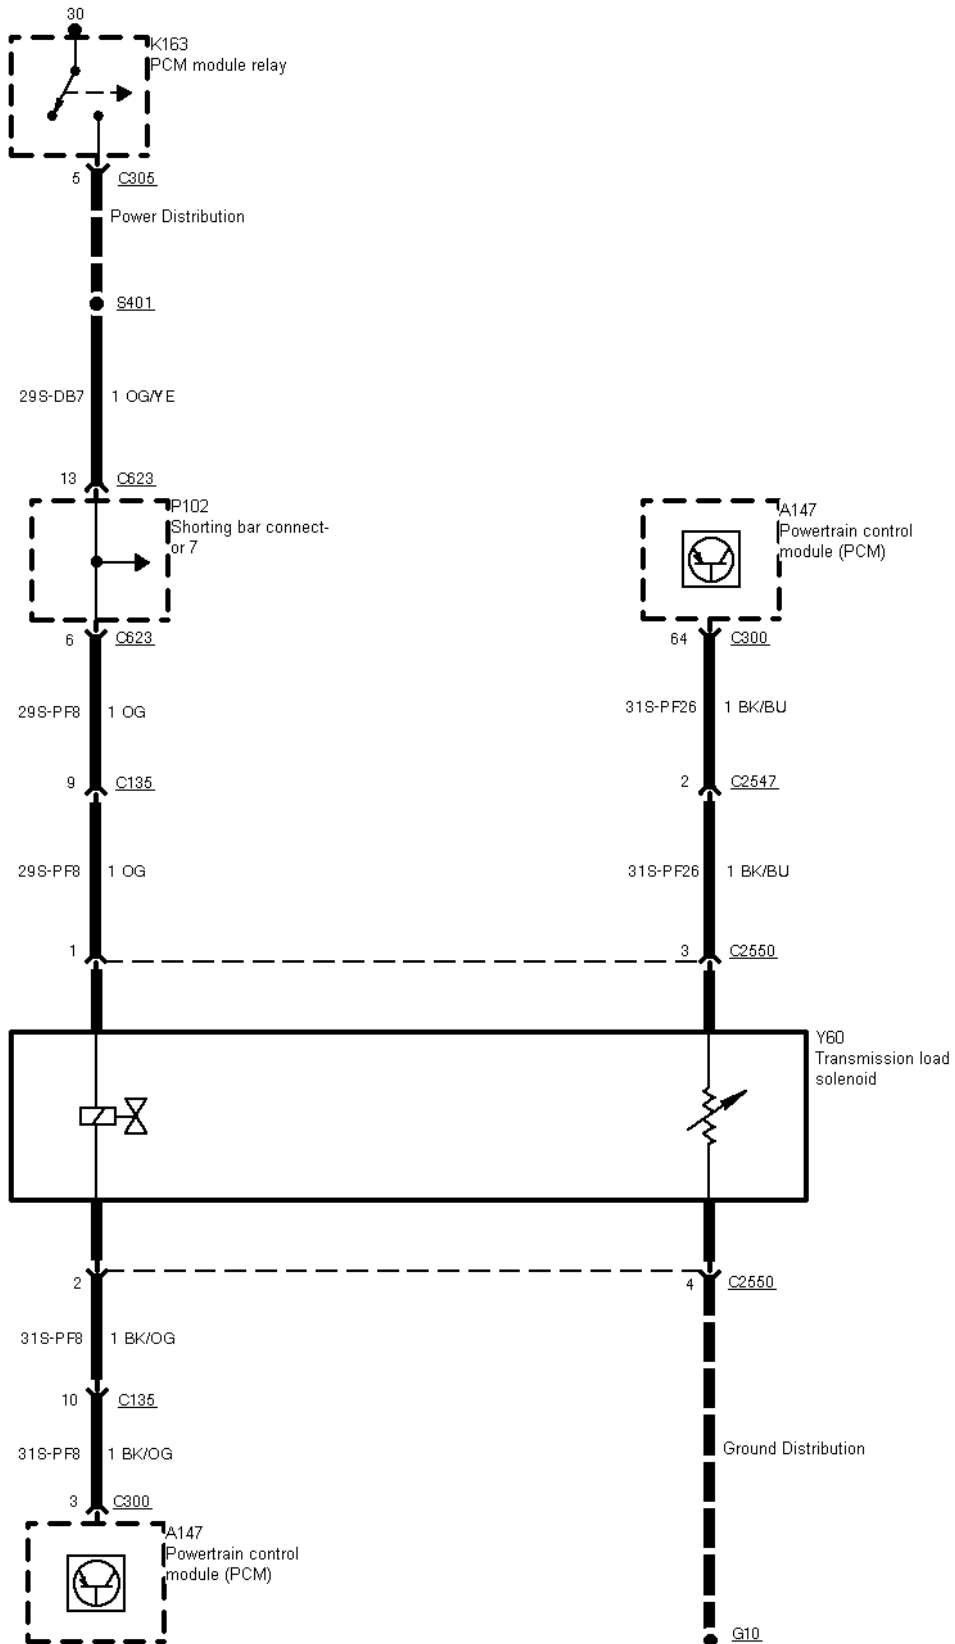

29-09-013 , Engine Control 2,5 I TCI Diesel (Automatic Transmission)