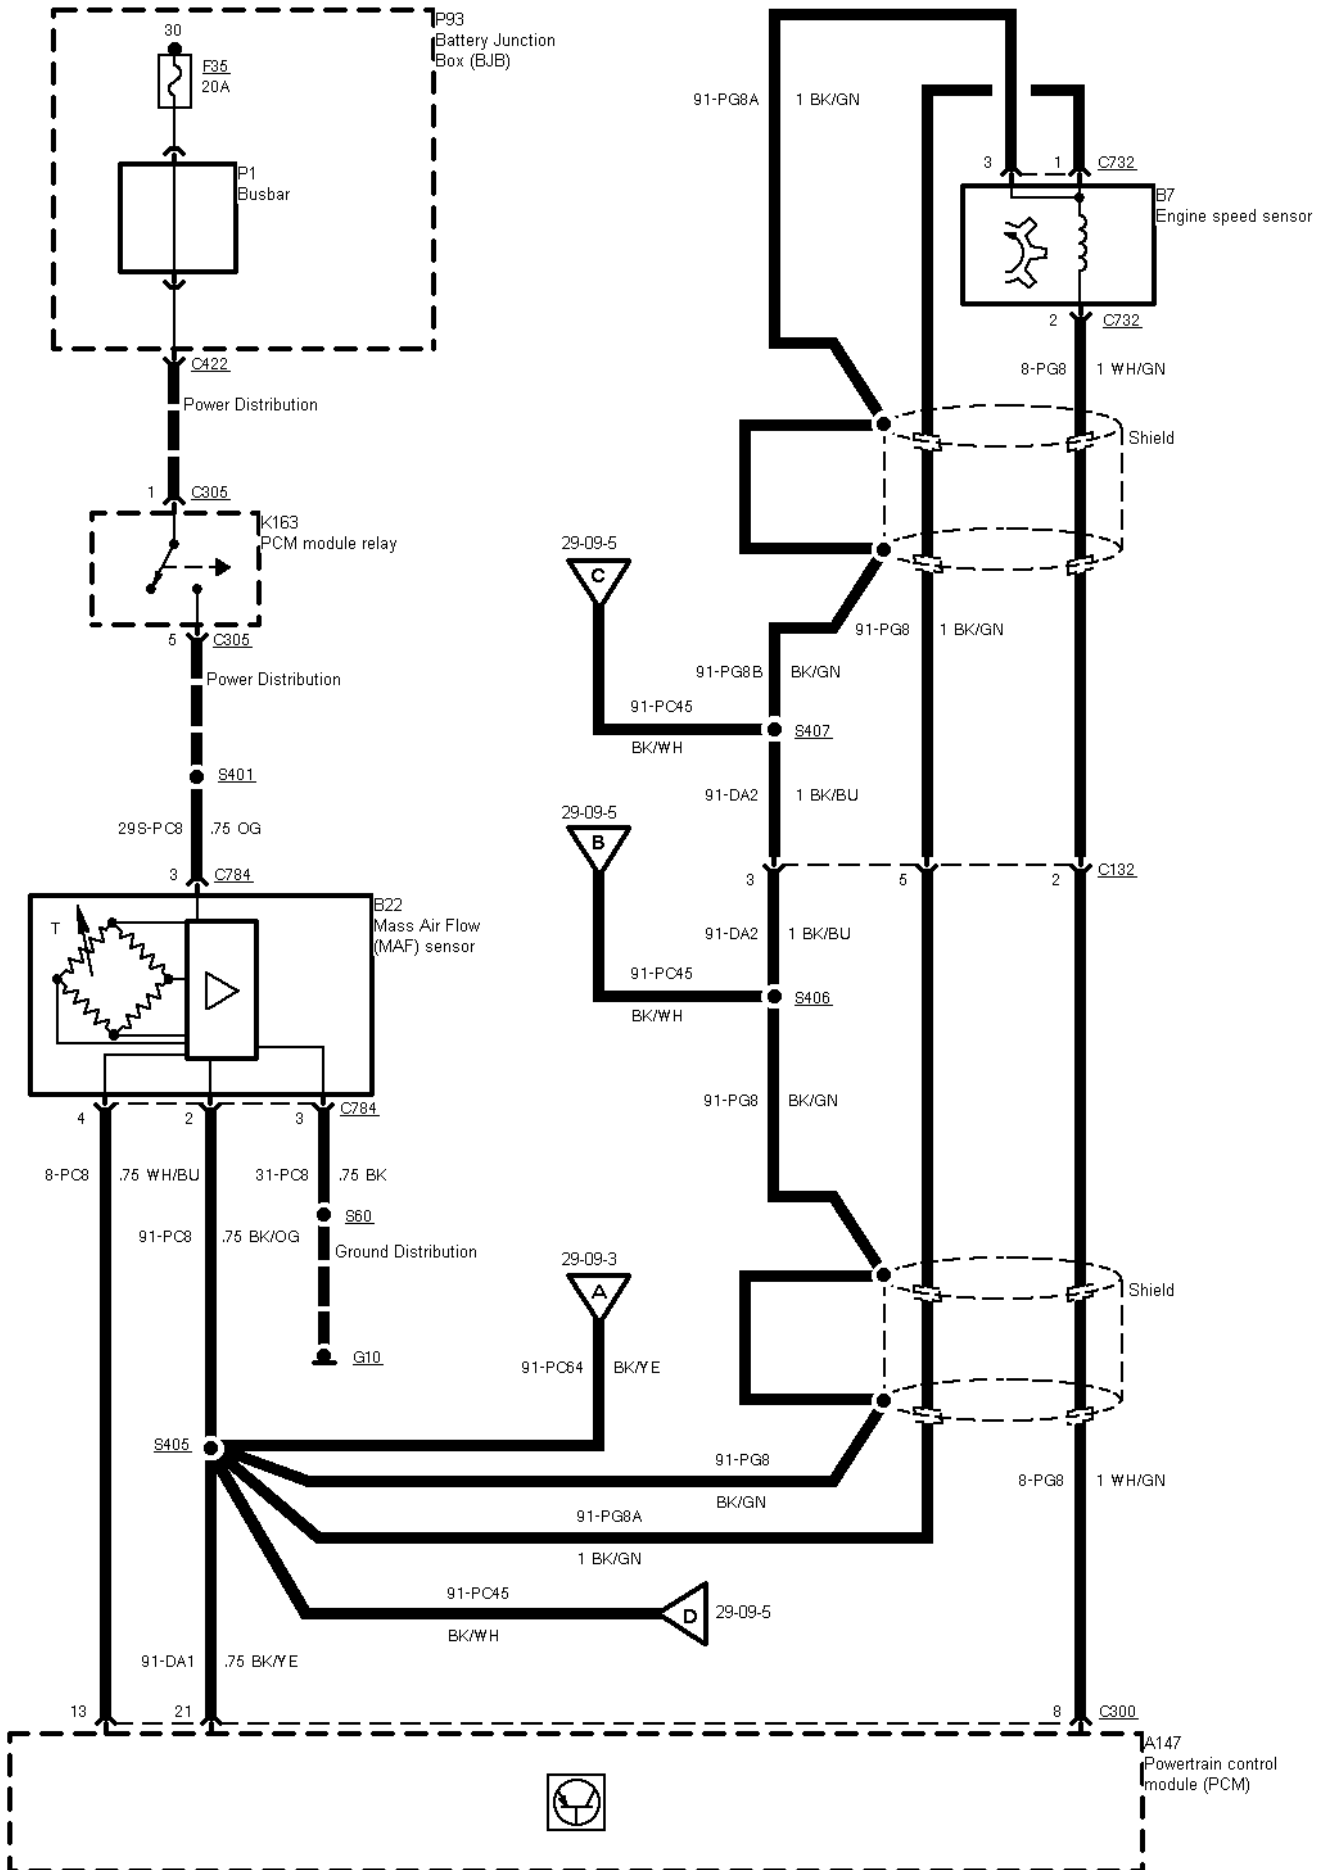

29-09-001 , Engine Control 2,5 I TCI Diesel (Automatic Transmission)

29-09-002 , Engine Control 2,5 I TCI Diesel (Automatic Transmission) , Sensors

29-09-003 , Engine Control 2,5 I TCI Diesel (Automatic Transmission)

29-09-004 , Engine Control 2,5 I TCI Diesel (Automatic Transmission) , Sensors

29-09-005 , Engine Control 2,5 I TCI Diesel (Automatic Transmission)

29-09-006 , Engine Control 2,5 I TCI Diesel (Automatic Transmission)

29-09-007 , Engine Control 2,5 I TCI Diesel (Automatic Transmission)

29-09-008 , Engine Control 2,5 I TCI Diesel (Automatic Transmission)

29-09-009 , Engine Control 2,5 I TCI Diesel (Automatic Transmission) , Pre-glow system

29-09-010 , Engine Control 2,5 I TCI Diesel (Automatic Transmission)

29-09-011 , Engine Control 2,5 I TCI Diesel (Automatic Transmission)

29-09-012 , Engine Control 2,5 I TCI Diesel (Automatic Transmission)