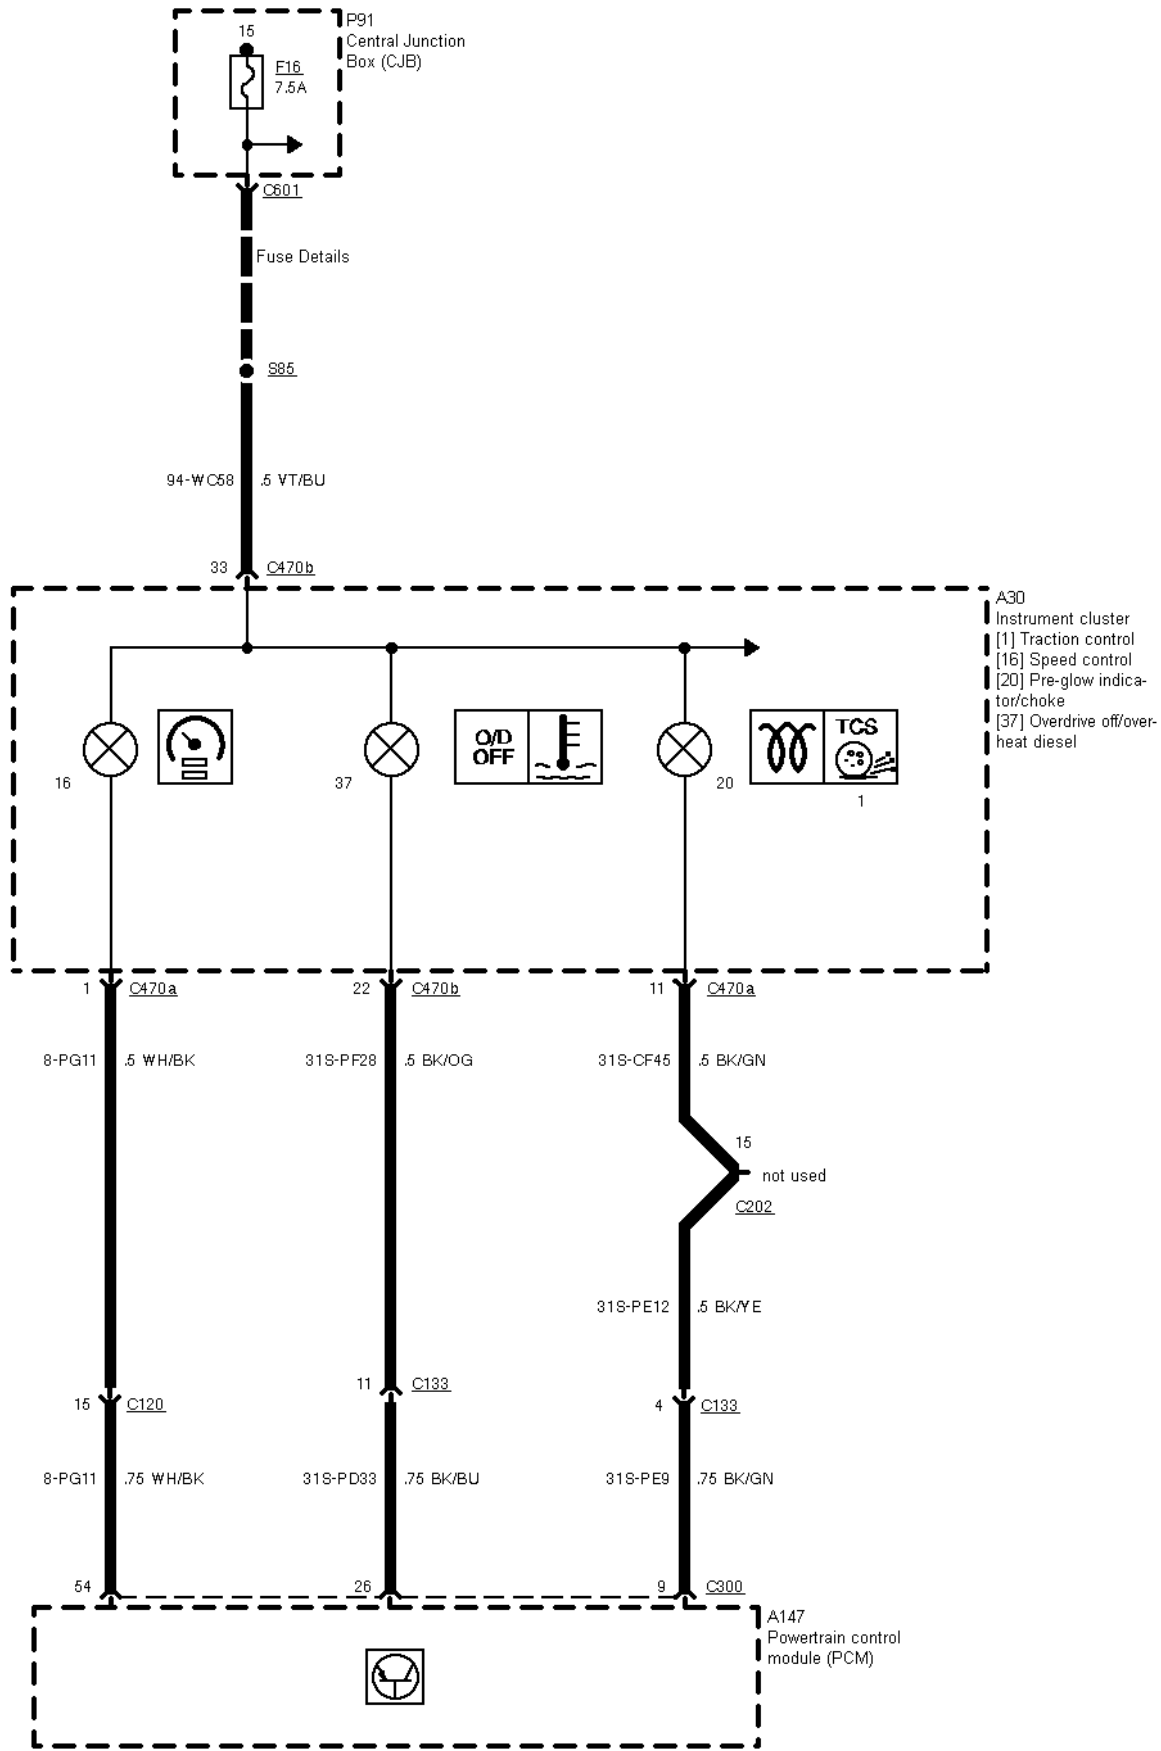

29-09-001 , Engine Control 2,5 I TCI Diesel (Automatic Transmission)

29-09-002 , Engine Control 2,5 I TCI Diesel (Automatic Transmission) , Sensors

29-09-003 , Engine Control 2,5 I TCI Diesel (Automatic Transmission)

29-09-004 , Engine Control 2,5 I TCI Diesel (Automatic Transmission) , Sensors

29-09-005 , Engine Control 2,5 I TCI Diesel (Automatic Transmission)

29-09-006 , Engine Control 2,5 I TCI Diesel (Automatic Transmission)

29-09-007 , Engine Control 2,5 I TCI Diesel (Automatic Transmission)

29-09-008 , Engine Control 2,5 I TCI Diesel (Automatic Transmission)

29-09-009 , Engine Control 2,5 I TCI Diesel (Automatic Transmission) , Pre-glow system

29-09-010 , Engine Control 2,5 I TCI Diesel (Automatic Transmission)

29-09-011 , Engine Control 2,5 I TCI Diesel (Automatic Transmission)

29-09-012 , Engine Control 2,5 I TCI Diesel (Automatic Transmission)