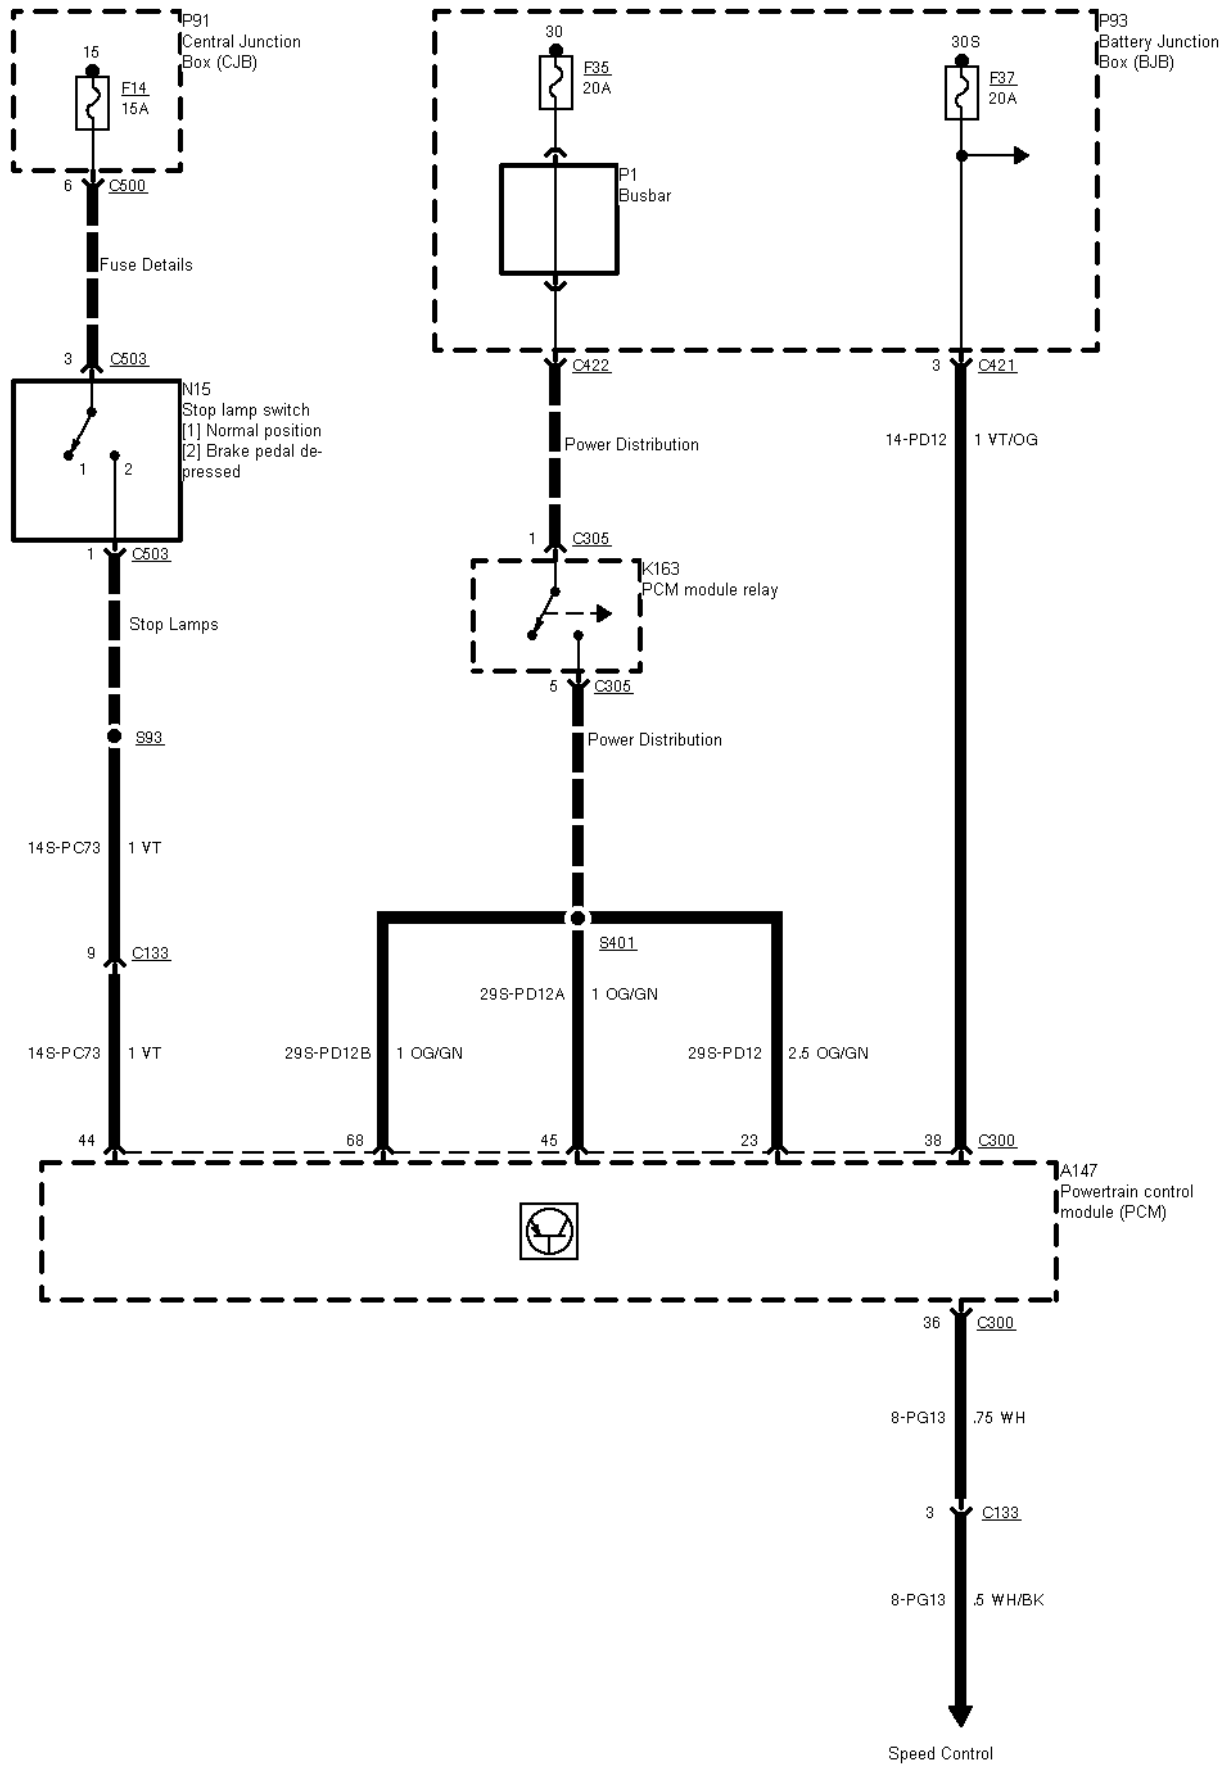

29-09-001 , Engine Control 2,5 I TCI Diesel (Automatic Transmission)

29-09-002 , Engine Control 2,5 I TCI Diesel (Automatic Transmission) , Sensors

29-09-003 , Engine Control 2,5 I TCI Diesel (Automatic Transmission)

29-09-004 , Engine Control 2,5 I TCI Diesel (Automatic Transmission) , Sensors

29-09-005 , Engine Control 2,5 I TCI Diesel (Automatic Transmission)

29-09-006 , Engine Control 2,5 I TCI Diesel (Automatic Transmission)

29-09-007 , Engine Control 2,5 I TCI Diesel (Automatic Transmission)

29-09-008 , Engine Control 2,5 I TCI Diesel (Automatic Transmission)

29-09-009 , Engine Control 2,5 I TCI Diesel (Automatic Transmission) , Pre-glow system

29-09-010 , Engine Control 2,5 I TCI Diesel (Automatic Transmission)

29-09-011 , Engine Control 2,5 I TCI Diesel (Automatic Transmission)

29-09-012 , Engine Control 2,5 I TCI Diesel (Automatic Transmission)