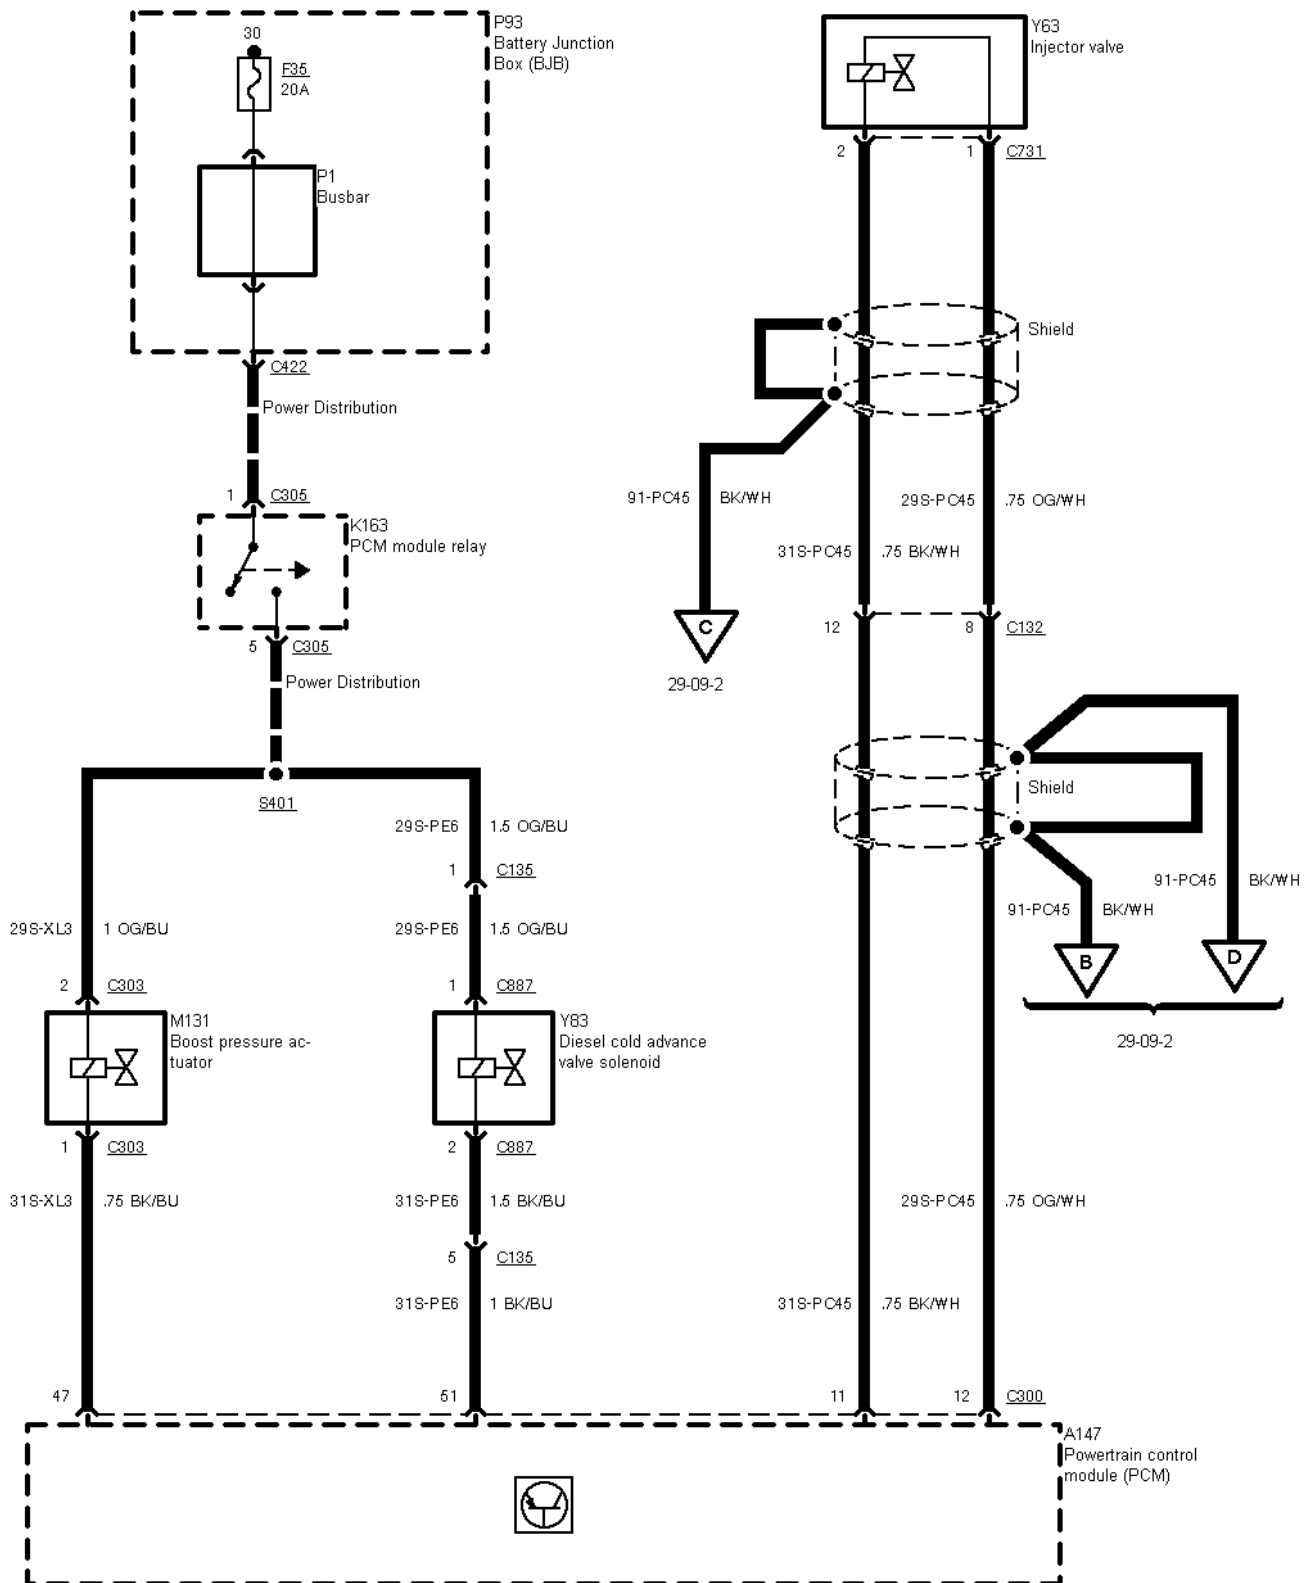

29-09-001 , Engine Control 2,5 I TCI Diesel (Automatic Transmission)

29-09-002 , Engine Control 2,5 I TCI Diesel (Automatic Transmission) , Sensors

29-09-003 , Engine Control 2,5 I TCI Diesel (Automatic Transmission)

29-09-004 , Engine Control 2,5 I TCI Diesel (Automatic Transmission) , Sensors

29-09-005 , Engine Control 2,5 I TCI Diesel (Automatic Transmission)

29-09-006 , Engine Control 2,5 I TCI Diesel (Automatic Transmission)

29-09-007 , Engine Control 2,5 I TCI Diesel (Automatic Transmission)

29-09-008 , Engine Control 2,5 I TCI Diesel (Automatic Transmission)

29-09-009 , Engine Control 2,5 I TCI Diesel (Automatic Transmission) , Pre-glow system

29-09-010 , Engine Control 2,5 I TCI Diesel (Automatic Transmission)

29-09-011 , Engine Control 2,5 I TCI Diesel (Automatic Transmission)

29-09-012 , Engine Control 2,5 I TCI Diesel (Automatic Transmission)