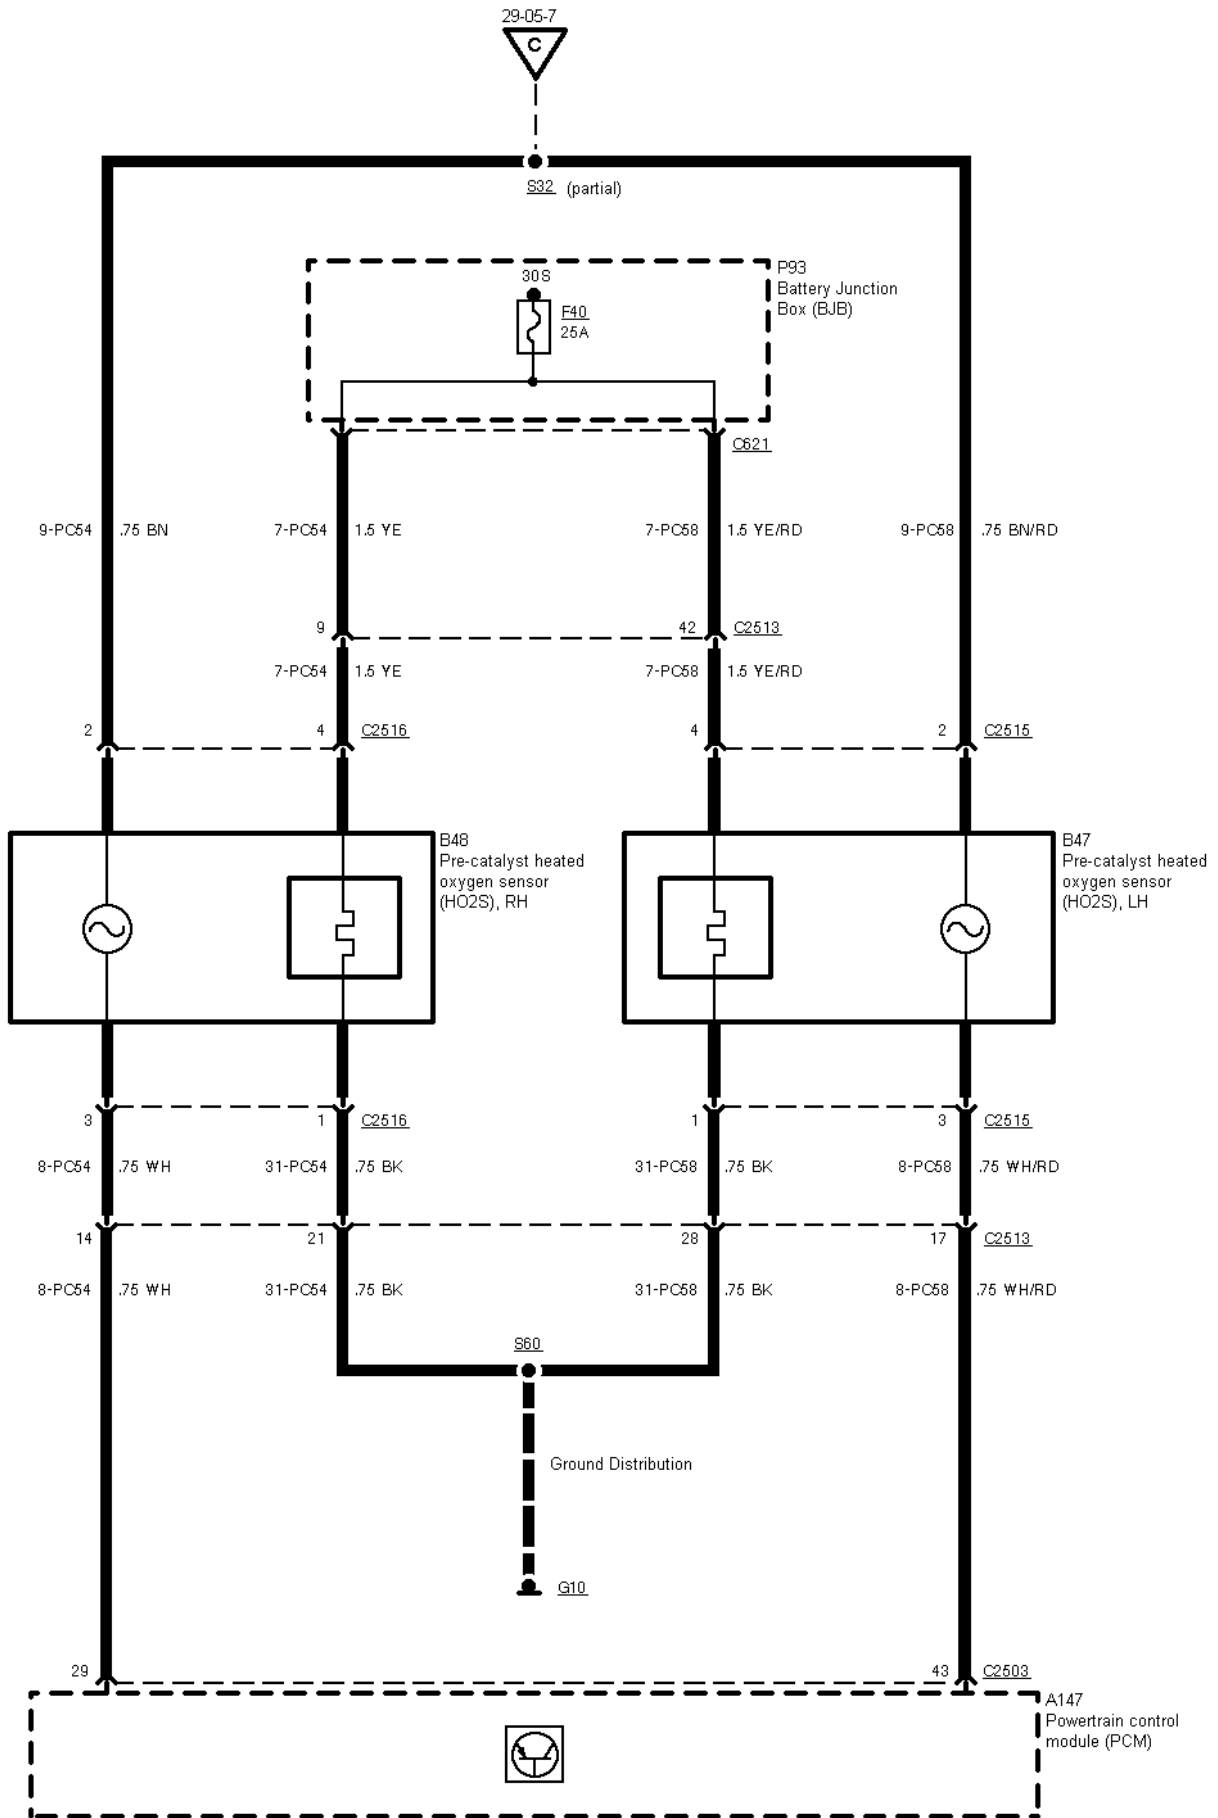

29-05-001 , Engine Control 2,9 I V6 12V EFI , Ignition

29-05-002 , Engine Control 2,9 I V6 12V EFI , Ignition

29-05-003 , Engine Control 2,9 I V6 12V EFI , Fuel injectors

29-05-012 , Engine Control 2,9 I V6 12V EFI

29-05-015 , Engine Control 2,9 I V6 12V EFI , Engine cooling fan

## 2 Circuit Description

---