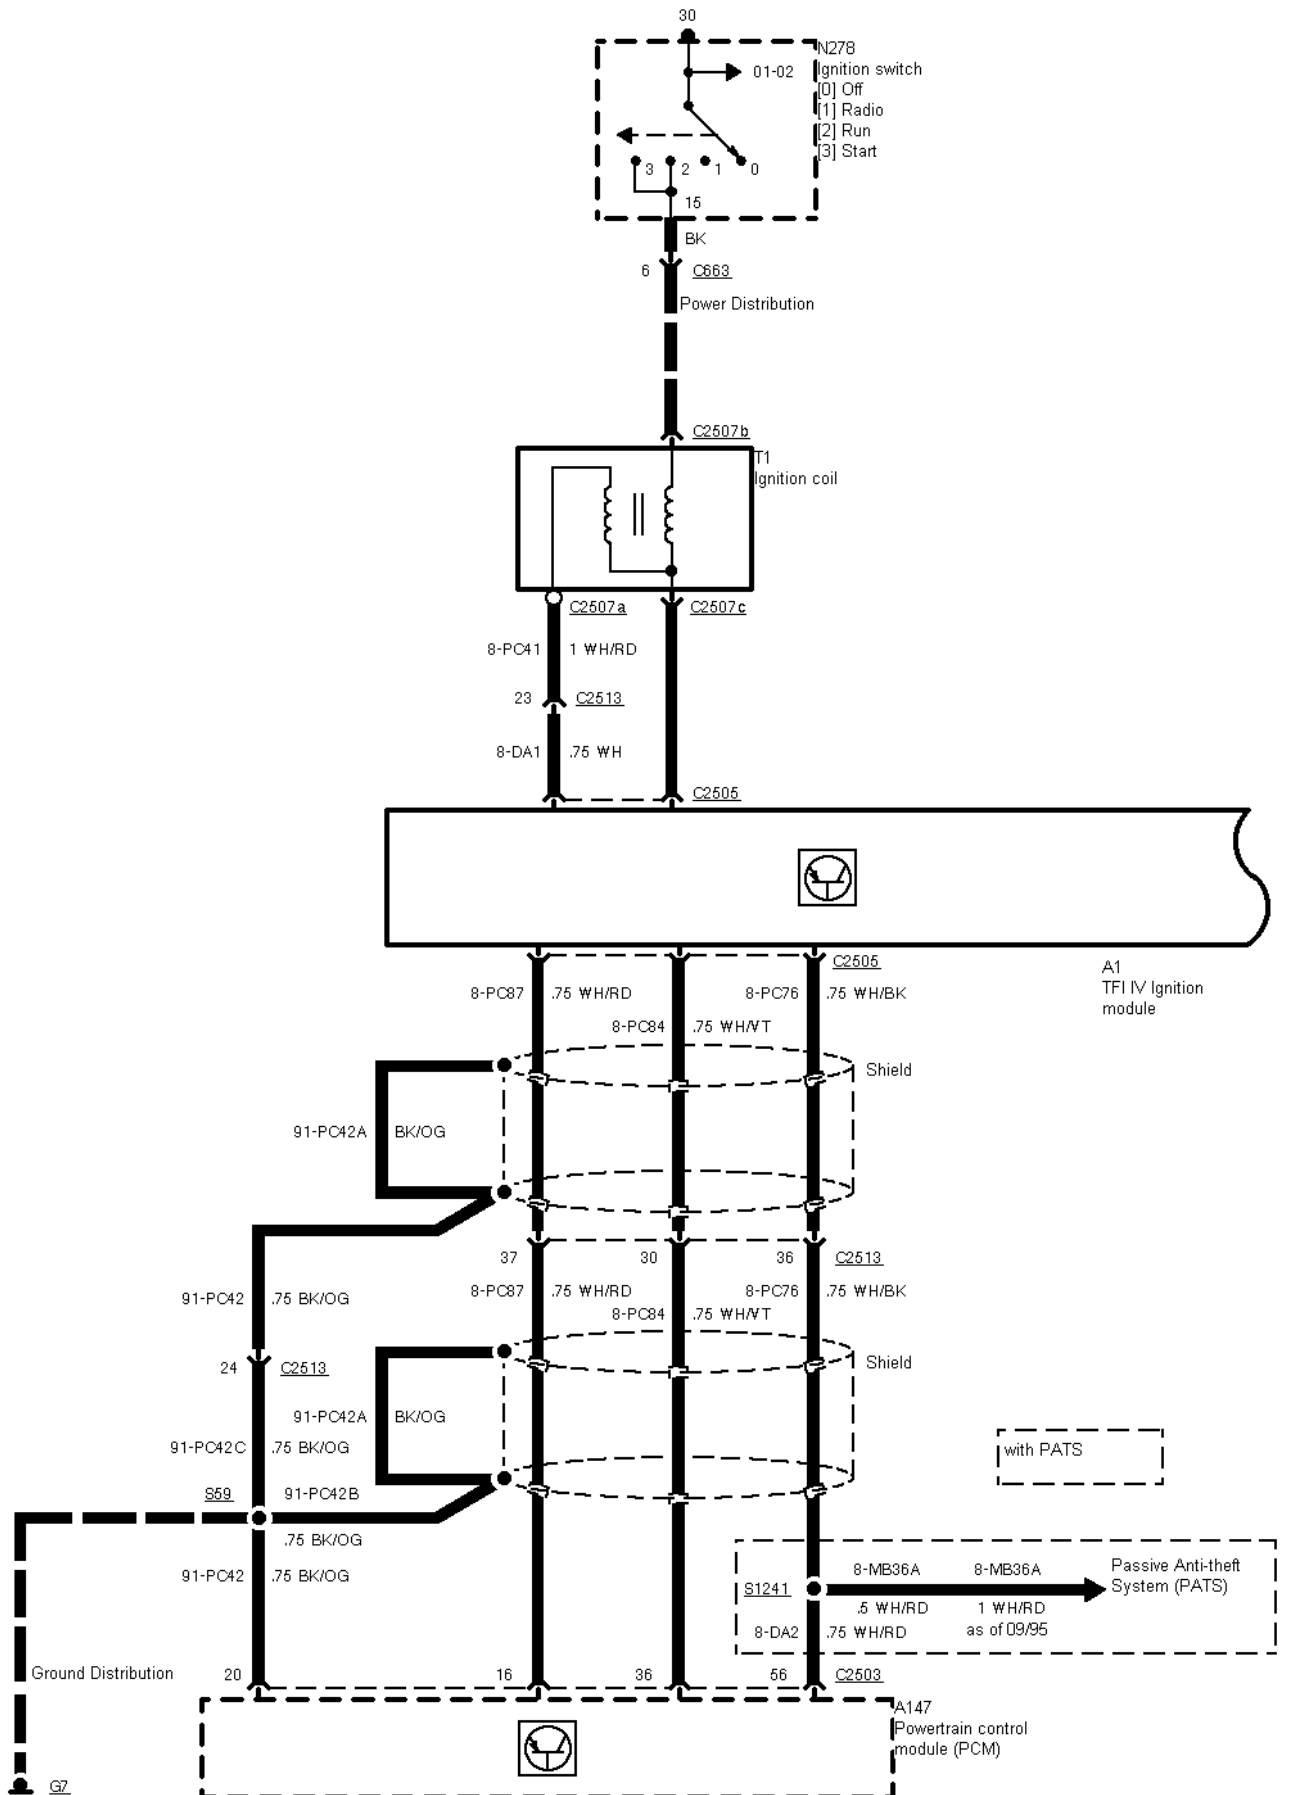

29-05-001 , Engine Control 2,9 I V6 12V EFI , Ignition

29-05-002 , Engine Control 2,9 I V6 12V EFI , Ignition

29-05-003 , Engine Control 2,9 I V6 12V EFI , Fuel injectors

29-05-012 , Engine Control 2,9 I V6 12V EFI

29-05-015 , Engine Control 2,9 I V6 12V EFI , Engine cooling fan

## 2 Circuit Description

---