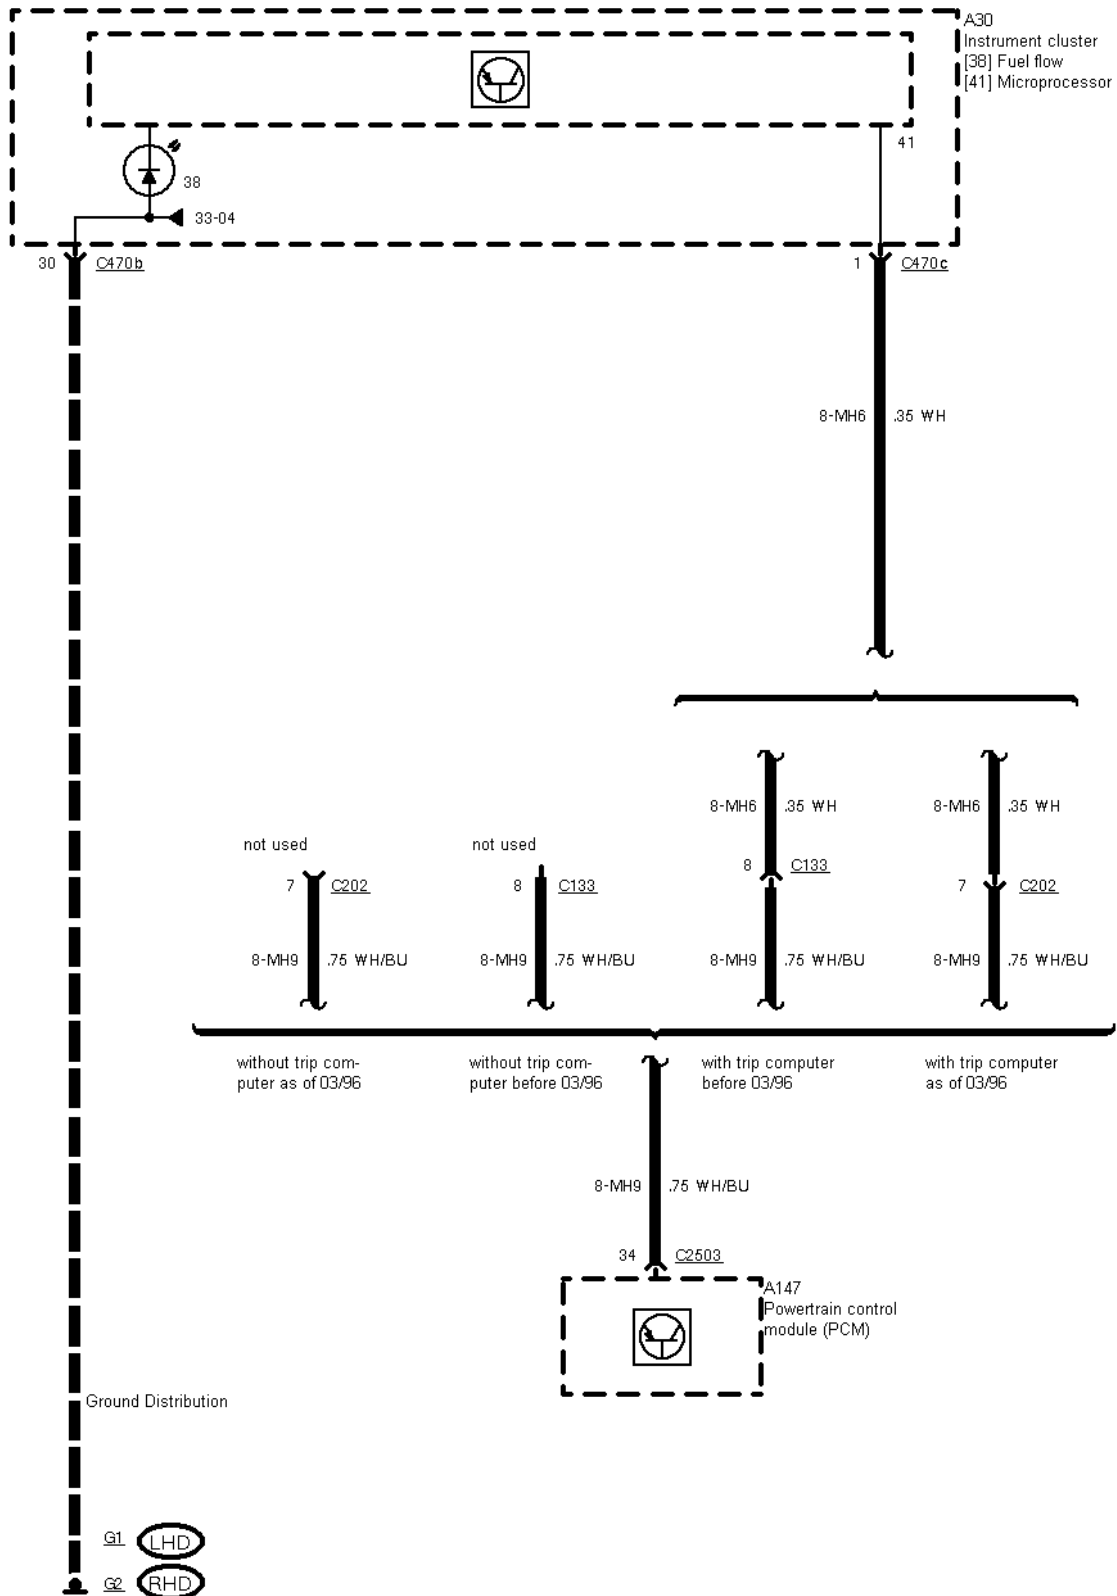

29-05-001 , Engine Control 2,9 I V6 12V EFI , Ignition

29-05-002 , Engine Control 2,9 I V6 12V EFI , Ignition

29-05-003 , Engine Control 2,9 I V6 12V EFI , Fuel injectors

29-05-012 , Engine Control 2,9 I V6 12V EFI

29-05-015 , Engine Control 2,9 I V6 12V EFI , Engine cooling fan

## 2 Circuit Description

---