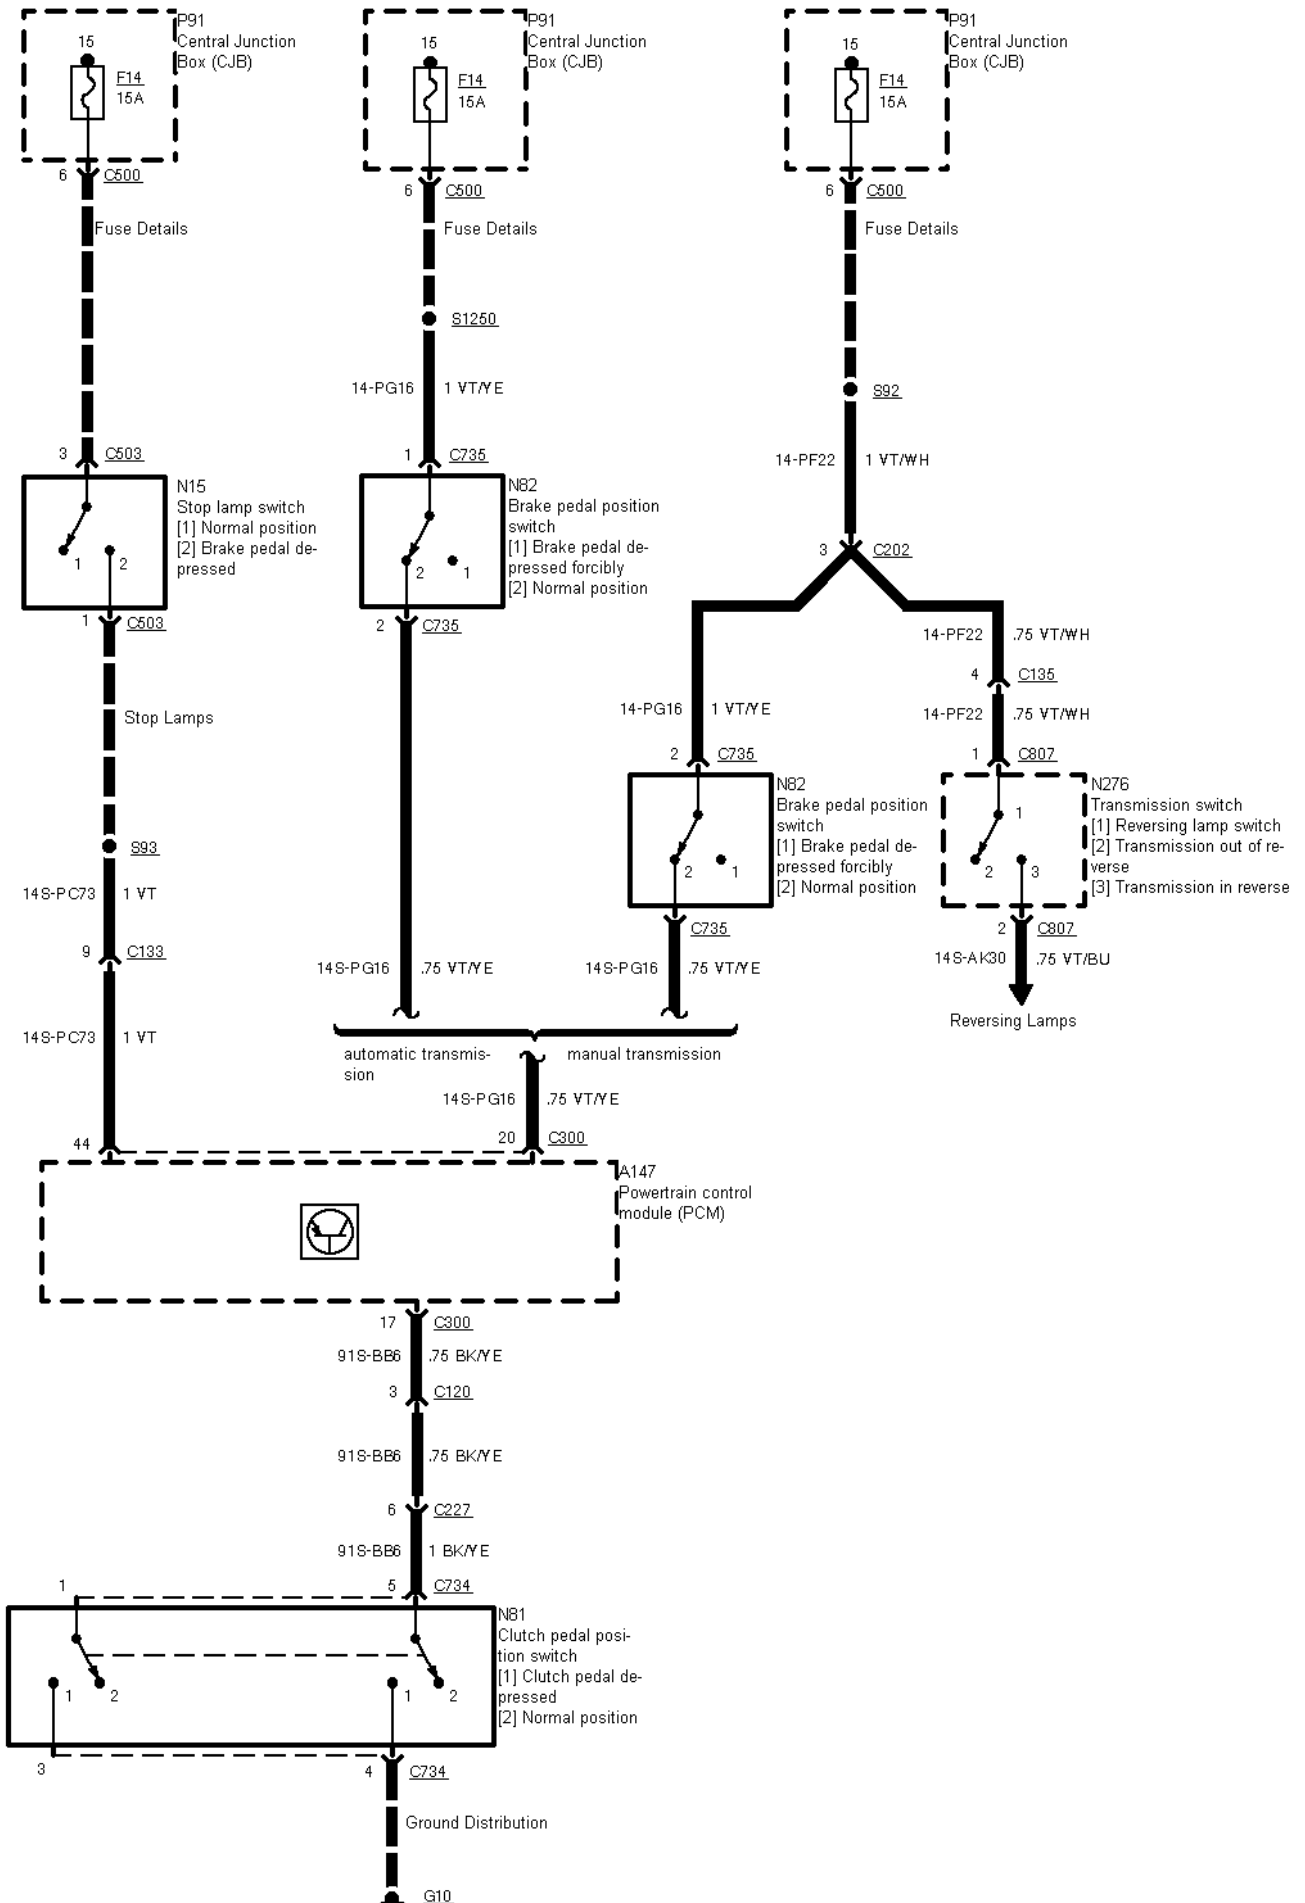

33-07-001 , Speed Control

33-07-002 , Speed Control , before 10/96

33-07-003 , Speed Control , as of 10/96

LHD

33-07-005 , Speed Control , from 03/96 to 04/98

LHD

RHD

33-07-008 , Speed Control , TCI Diesel from 09/96 to 04/98

33-07-010 , Speed Control , TCI Diesel as of 09/96

2 Circuit Description
