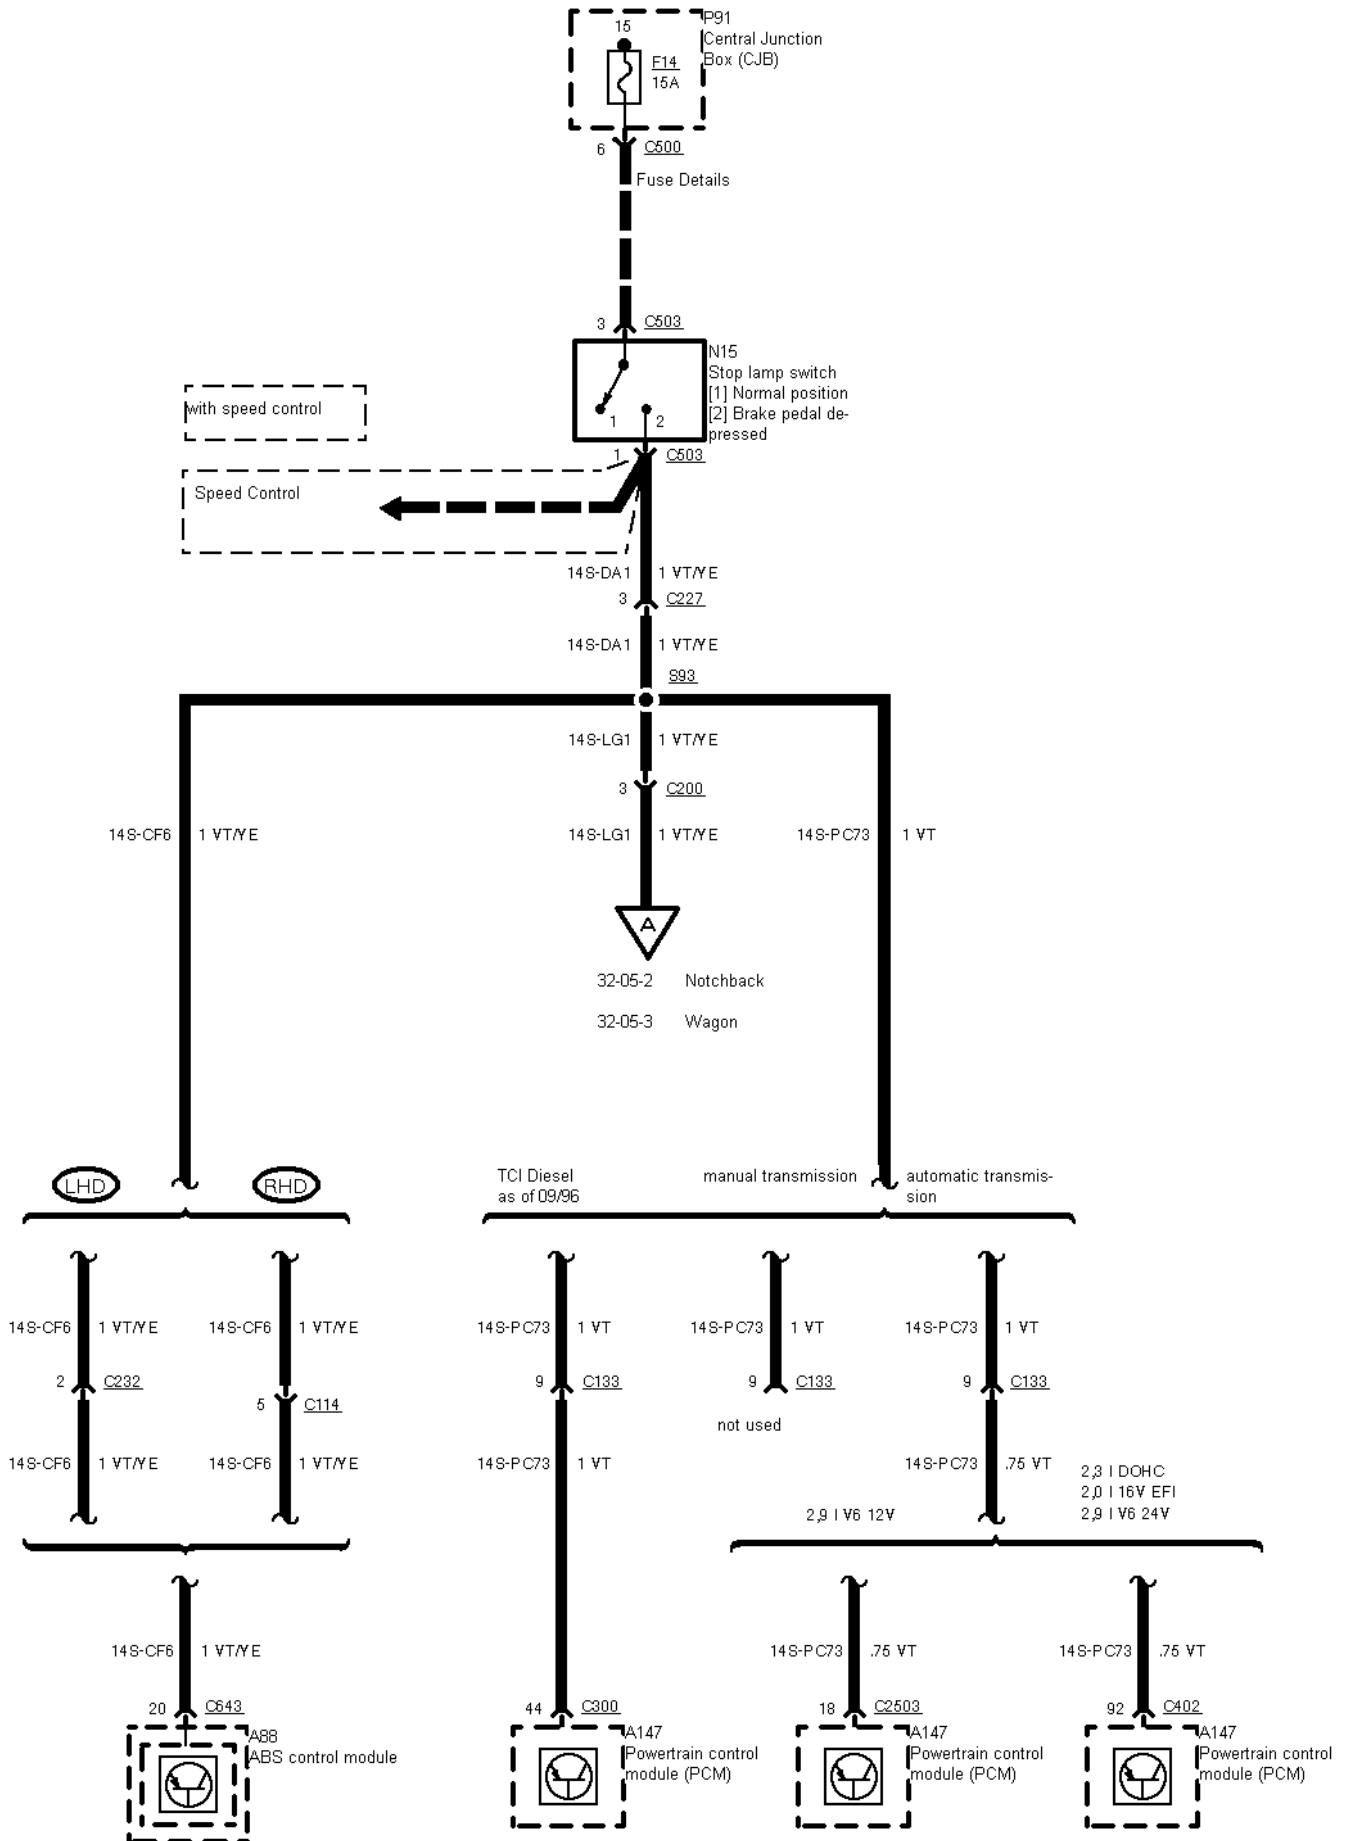

32-05-001 , Stop Lamps

32-05-002 , Stop Lamps , Notchback

32-05-003 , Stop Lamps , Wagon

32-05-004 , Stop Lamps , low series version before 03/96

LHD