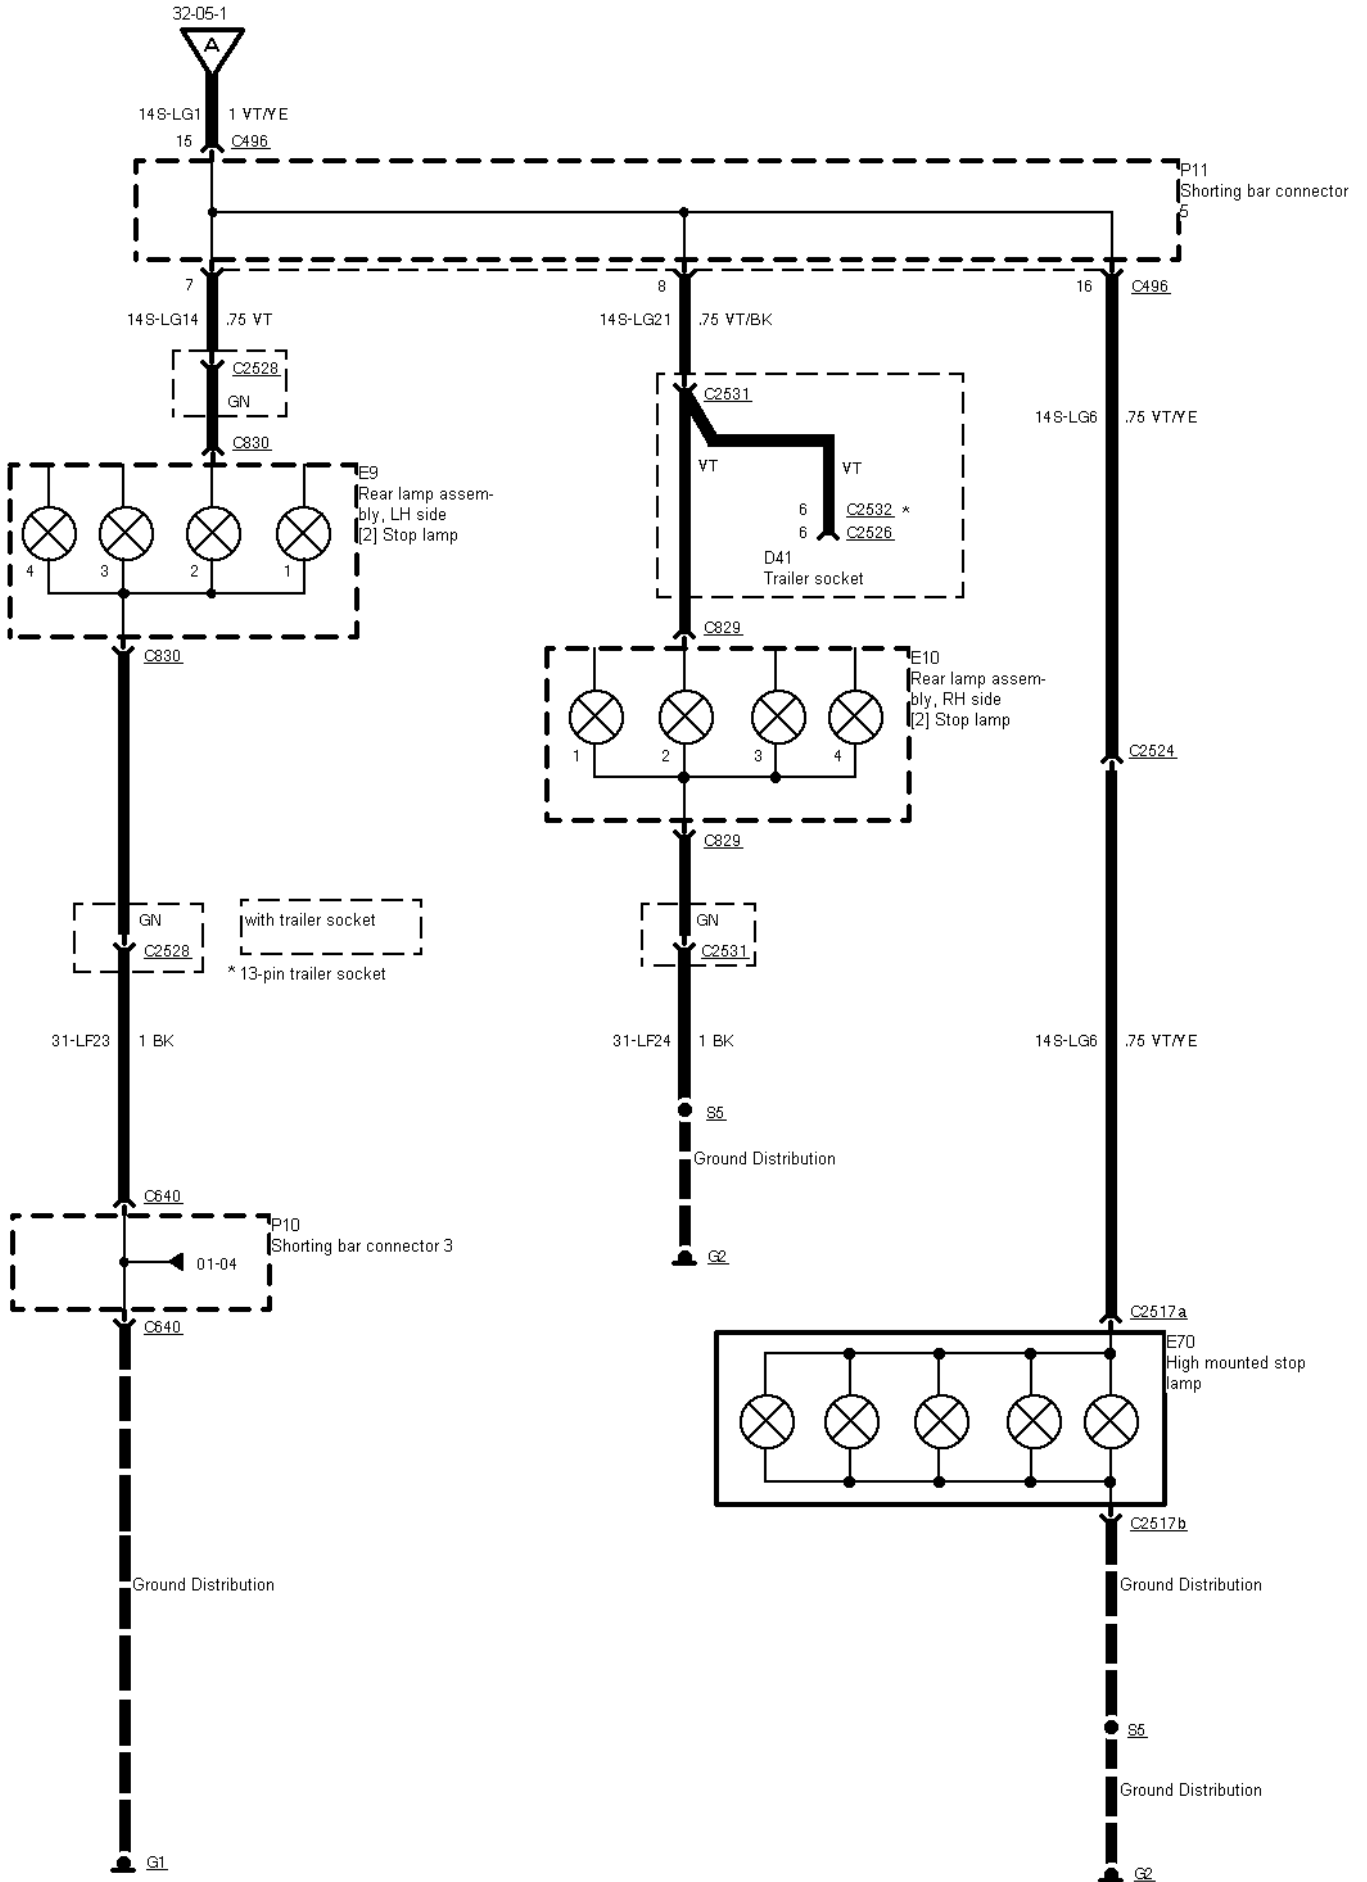

32-05-001 , Stop Lamps

32-05-002 , Stop Lamps , Notchback

32-05-003 , Stop Lamps , Wagon

32-05-004 , Stop Lamps , low series version before 03/96

LHD