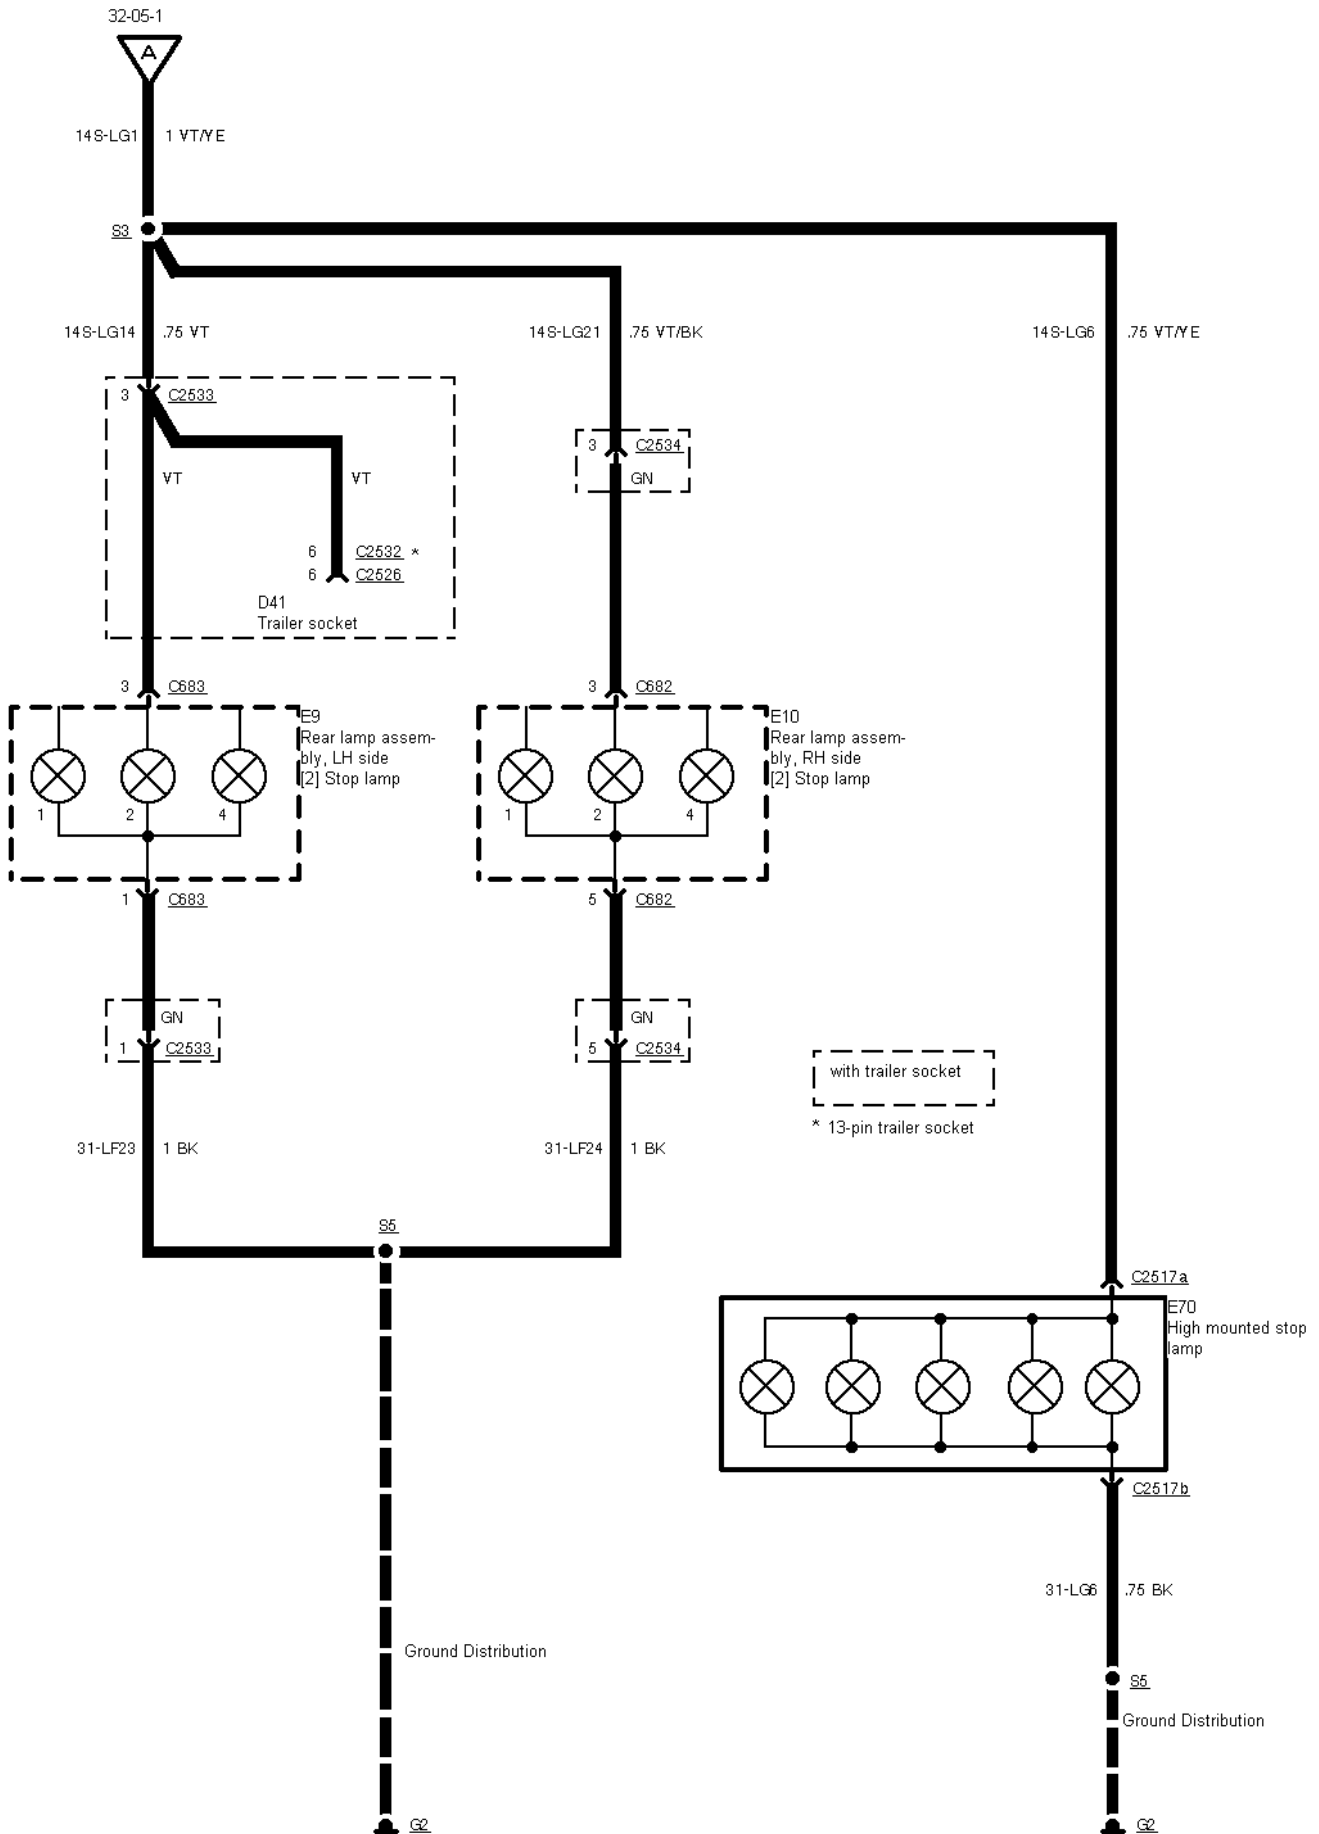

32-05-001 , Stop Lamps

32-05-002 , Stop Lamps , Notchback

32-05-003 , Stop Lamps , Wagon

32-05-004 , Stop Lamps , low series version before 03/96

LHD