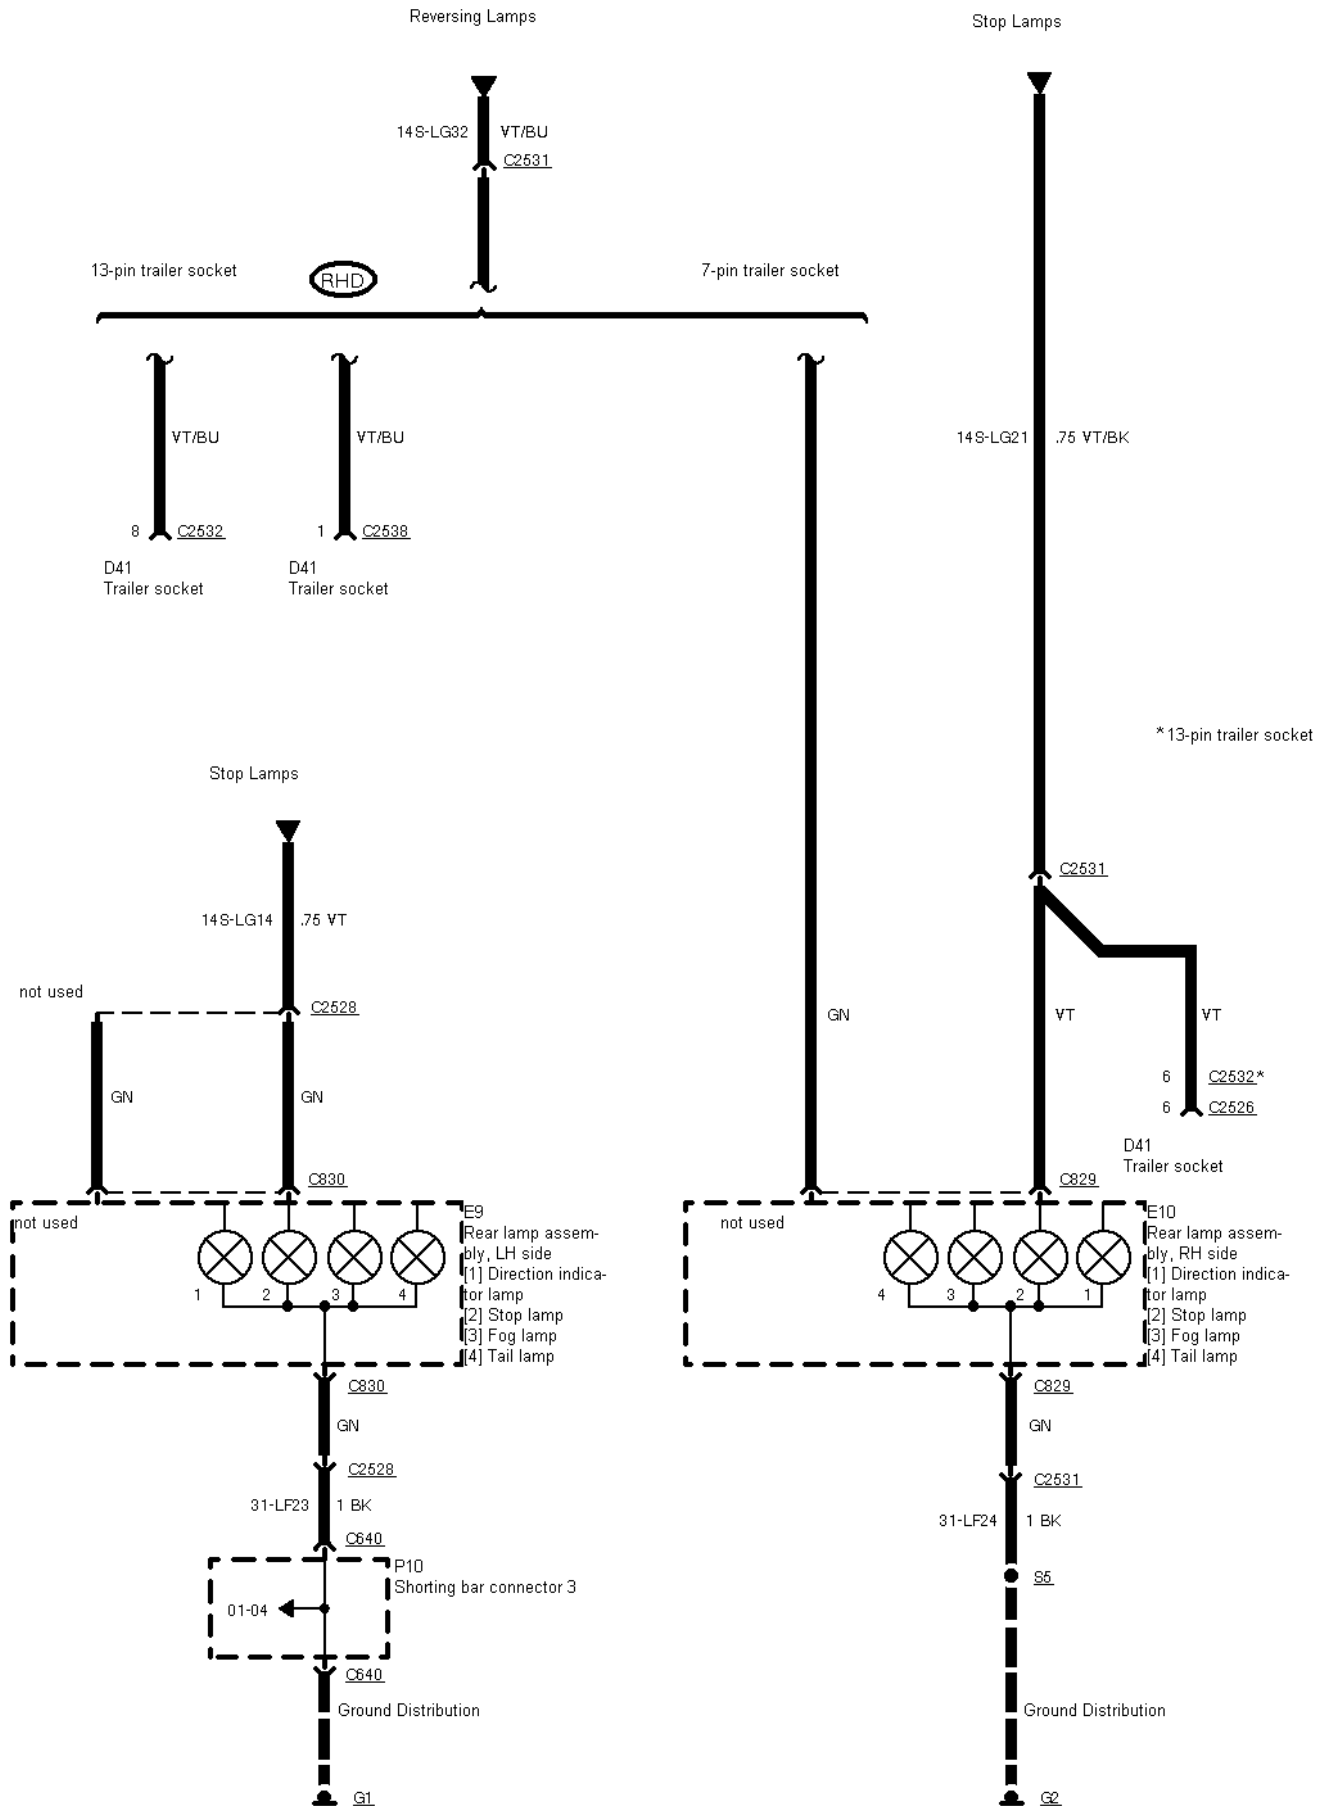

43-05-001 , Trailer Adapter Socket

43-05-002 , Trailer Adapter Socket , Wagon

43-05-003 , Trailer Adapter Socket , Wagon

43-05-004 , Trailer Adapter Socket

Wagon

Notchback

43-05-005 , Trailer Adapter Socket , Notchback

43-05-006 , Trailer Adapter Socket , Notchback

Reversing Lamps

Parking Lamps/Li-
cence Plate Lamps

Reversing Lamps

Parking Lamps/Li-
cence Plate Lamps

43-05-007 , Trailer Adapter Socket , Notchback

43-05-008 , Trailer Adapter Socket

13-pin trailer socket

7-pin trailer socket

D41
Trailer socket

13-pin trailer socket

D41
Trailer socket