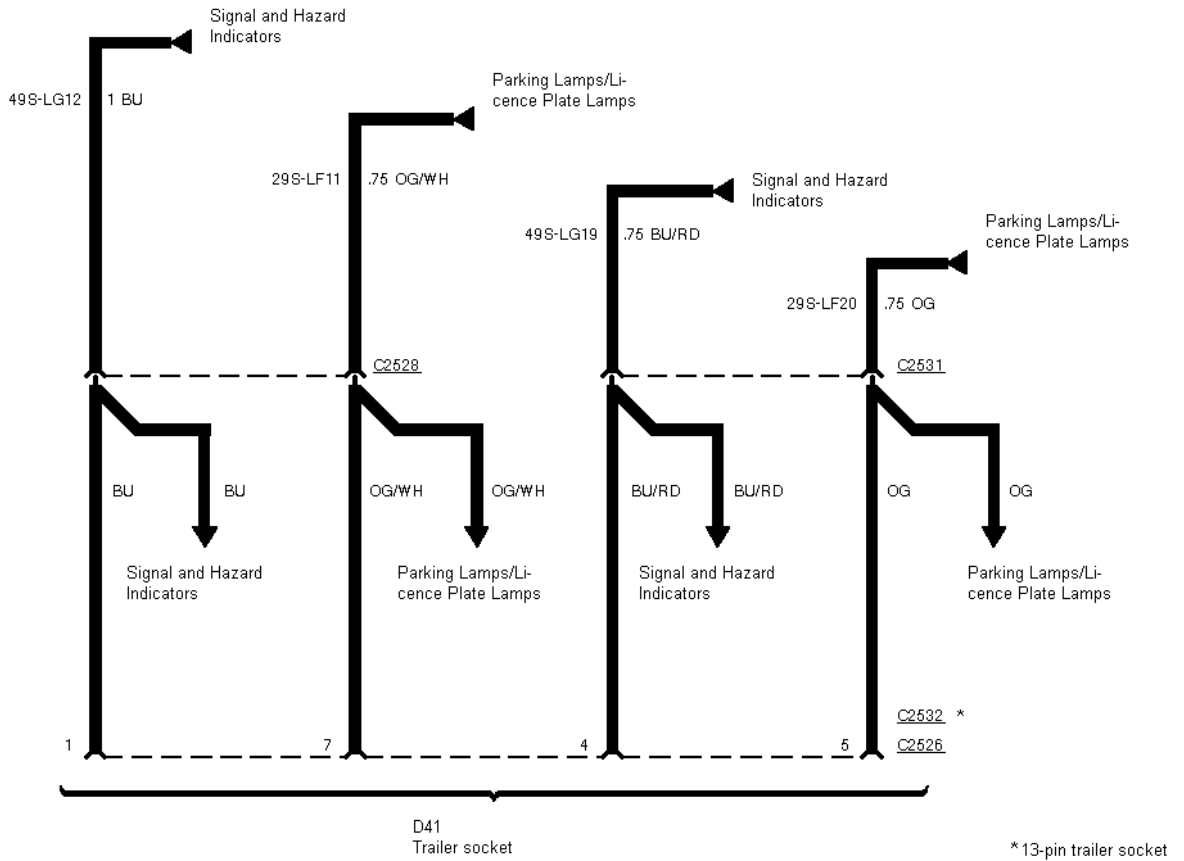

43-05-001 , Trailer Adapter Socket

43-05-002 , Trailer Adapter Socket , Wagon

43-05-003 , Trailer Adapter Socket , Wagon

43-05-004 , Trailer Adapter Socket

Wagon

Notchback

43-05-005 , Trailer Adapter Socket , Notchback

43-05-006 , Trailer Adapter Socket , Notchback

Reversing Lamps

Parking Lamps/Li-
cence Plate Lamps

Reversing Lamps

Parking Lamps/Li-
cence Plate Lamps

43-05-007 , Trailer Adapter Socket , Notchback

43-05-008 , Trailer Adapter Socket

13-pin trailer socket

7-pin trailer socket

D41
Trailer socket

13-pin trailer socket

D41
Trailer socket