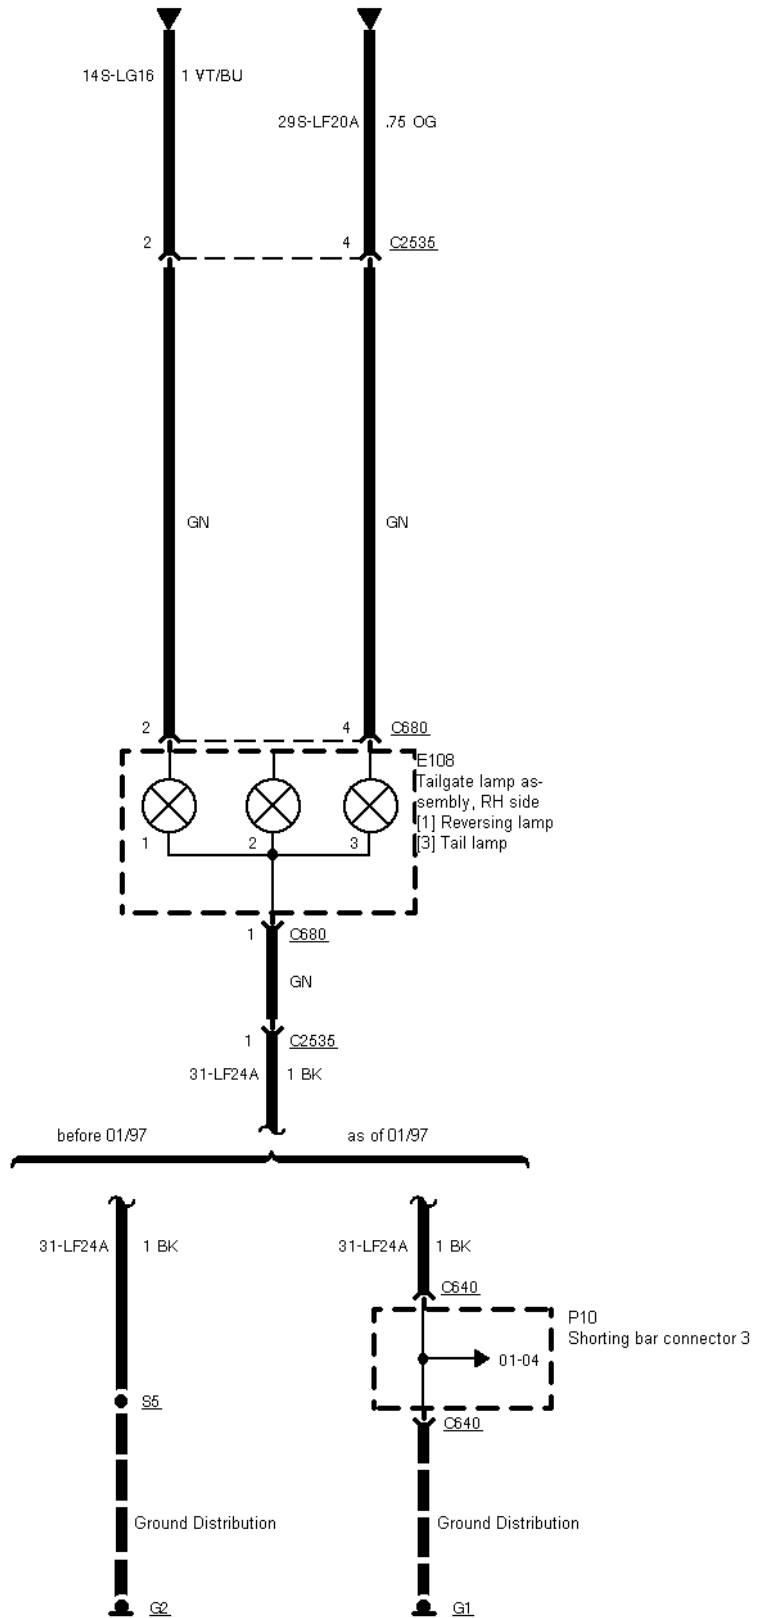

43-05-001 , Trailer Adapter Socket

43-05-002 , Trailer Adapter Socket , Wagon

43-05-003 , Trailer Adapter Socket , Wagon

43-05-004 , Trailer Adapter Socket

Wagon

Notchback

43-05-005 , Trailer Adapter Socket , Notchback

43-05-006 , Trailer Adapter Socket , Notchback

Reversing Lamps

Parking Lamps/Li-
cence Plate Lamps

Reversing Lamps

Parking Lamps/Li-
cence Plate Lamps

43-05-007 , Trailer Adapter Socket , Notchback

43-05-008 , Trailer Adapter Socket

13-pin trailer socket

7-pin trailer socket

D41
Trailer socket

13-pin trailer socket

D41
Trailer socket