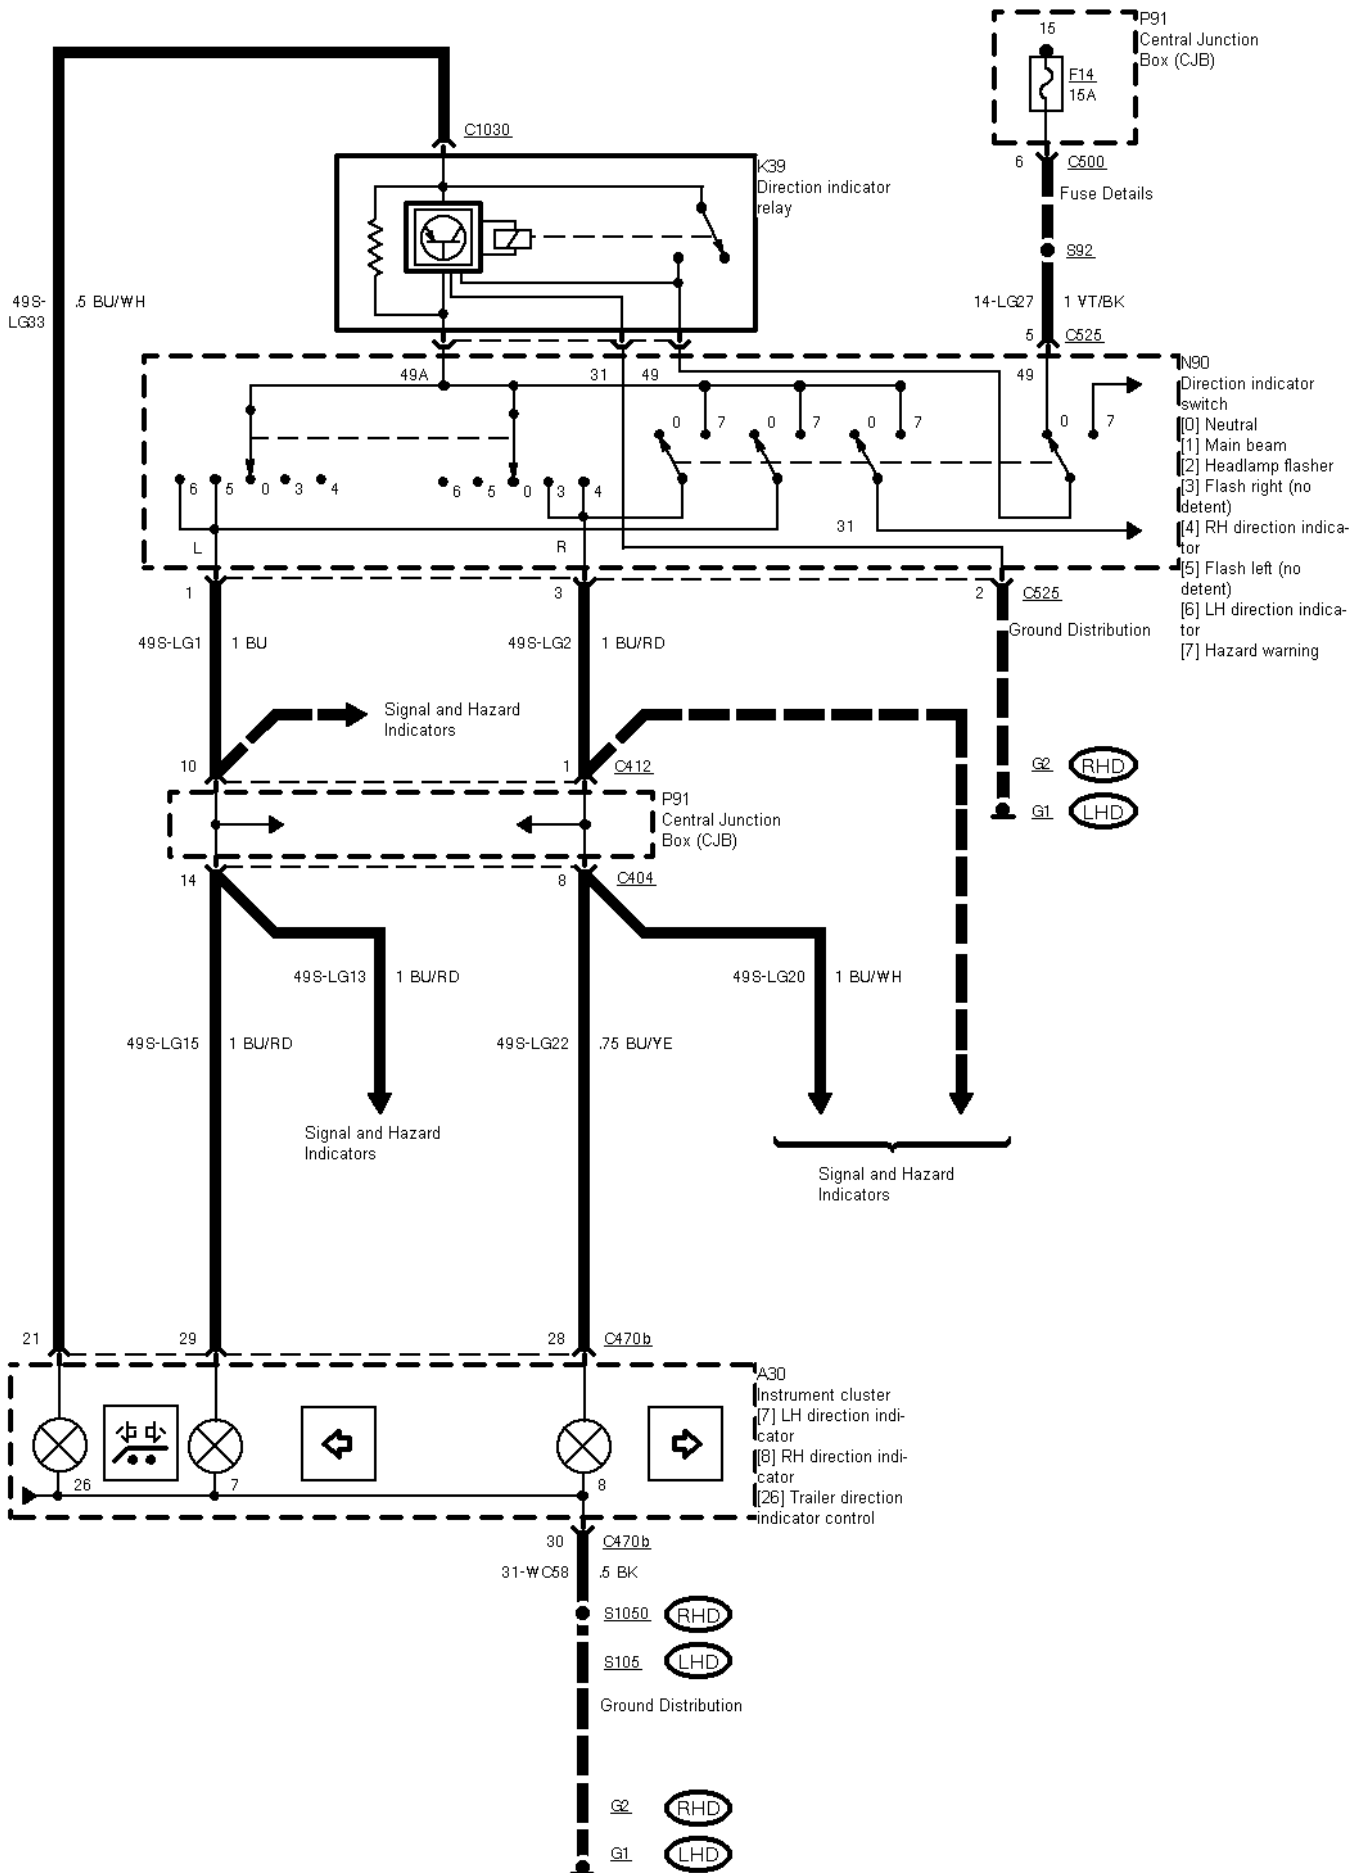

43-05-001 , Trailer Adapter Socket

43-05-002 , Trailer Adapter Socket , Wagon

43-05-003 , Trailer Adapter Socket , Wagon

43-05-004 , Trailer Adapter Socket

Wagon

Notchback

43-05-005 , Trailer Adapter Socket , Notchback

43-05-006 , Trailer Adapter Socket , Notchback

Reversing Lamps

Parking Lamps/Li-
cence Plate Lamps

Reversing Lamps

Parking Lamps/Li-
cence Plate Lamps

43-05-007 , Trailer Adapter Socket , Notchback

43-05-008 , Trailer Adapter Socket

13-pin trailer socket

7-pin trailer socket

D41
Trailer socket

13-pin trailer socket

D41
Trailer socket