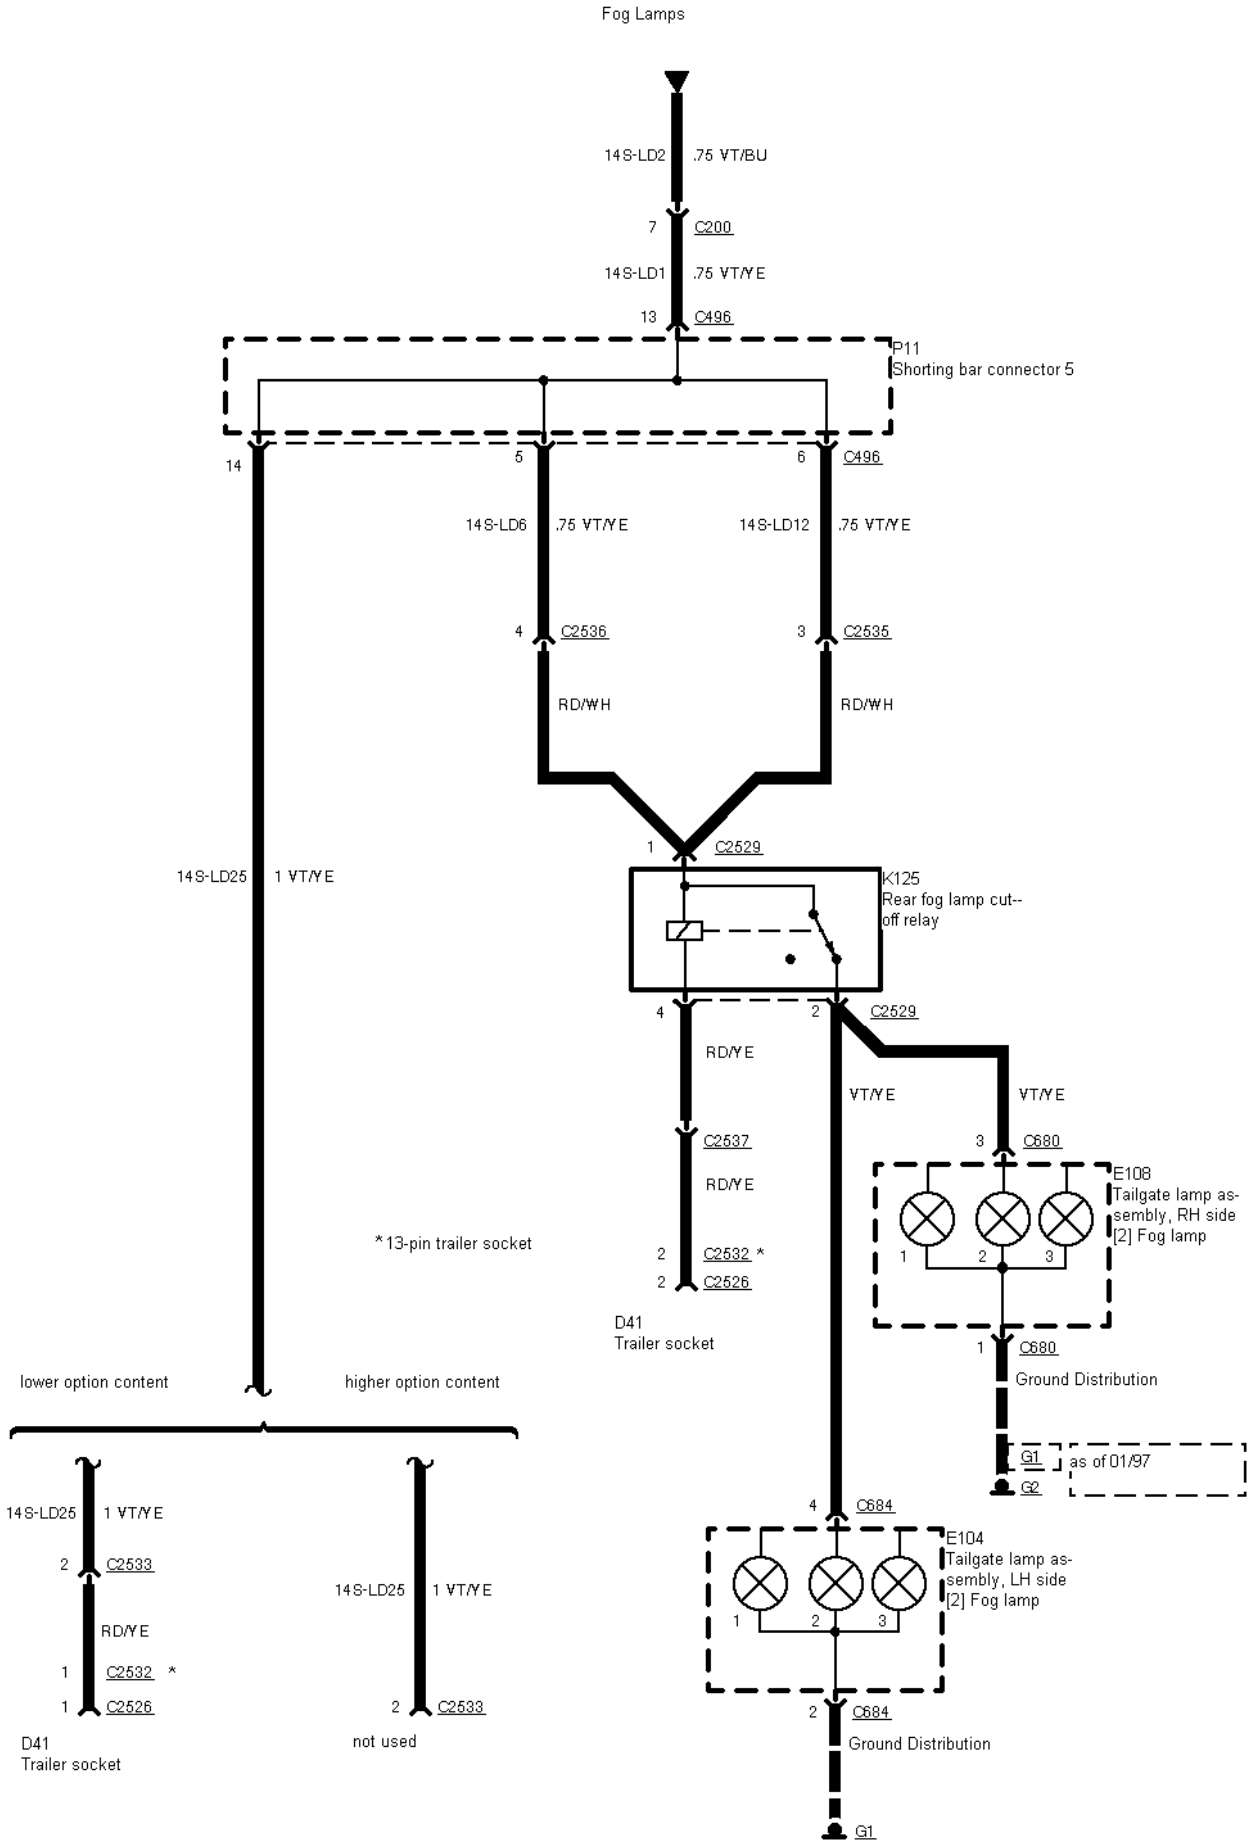

43-05-001 , Trailer Adapter Socket

43-05-002 , Trailer Adapter Socket , Wagon

43-05-003 , Trailer Adapter Socket , Wagon

43-05-004 , Trailer Adapter Socket

Wagon

Notchback

43-05-005 , Trailer Adapter Socket , Notchback

43-05-006 , Trailer Adapter Socket , Notchback

Reversing Lamps

Parking Lamps/Li-
cence Plate Lamps

Reversing Lamps

Parking Lamps/Li-
cence Plate Lamps

43-05-007 , Trailer Adapter Socket , Notchback

43-05-008 , Trailer Adapter Socket

13-pin trailer socket

7-pin trailer socket

D41
Trailer socket

13-pin trailer socket

D41
Trailer socket