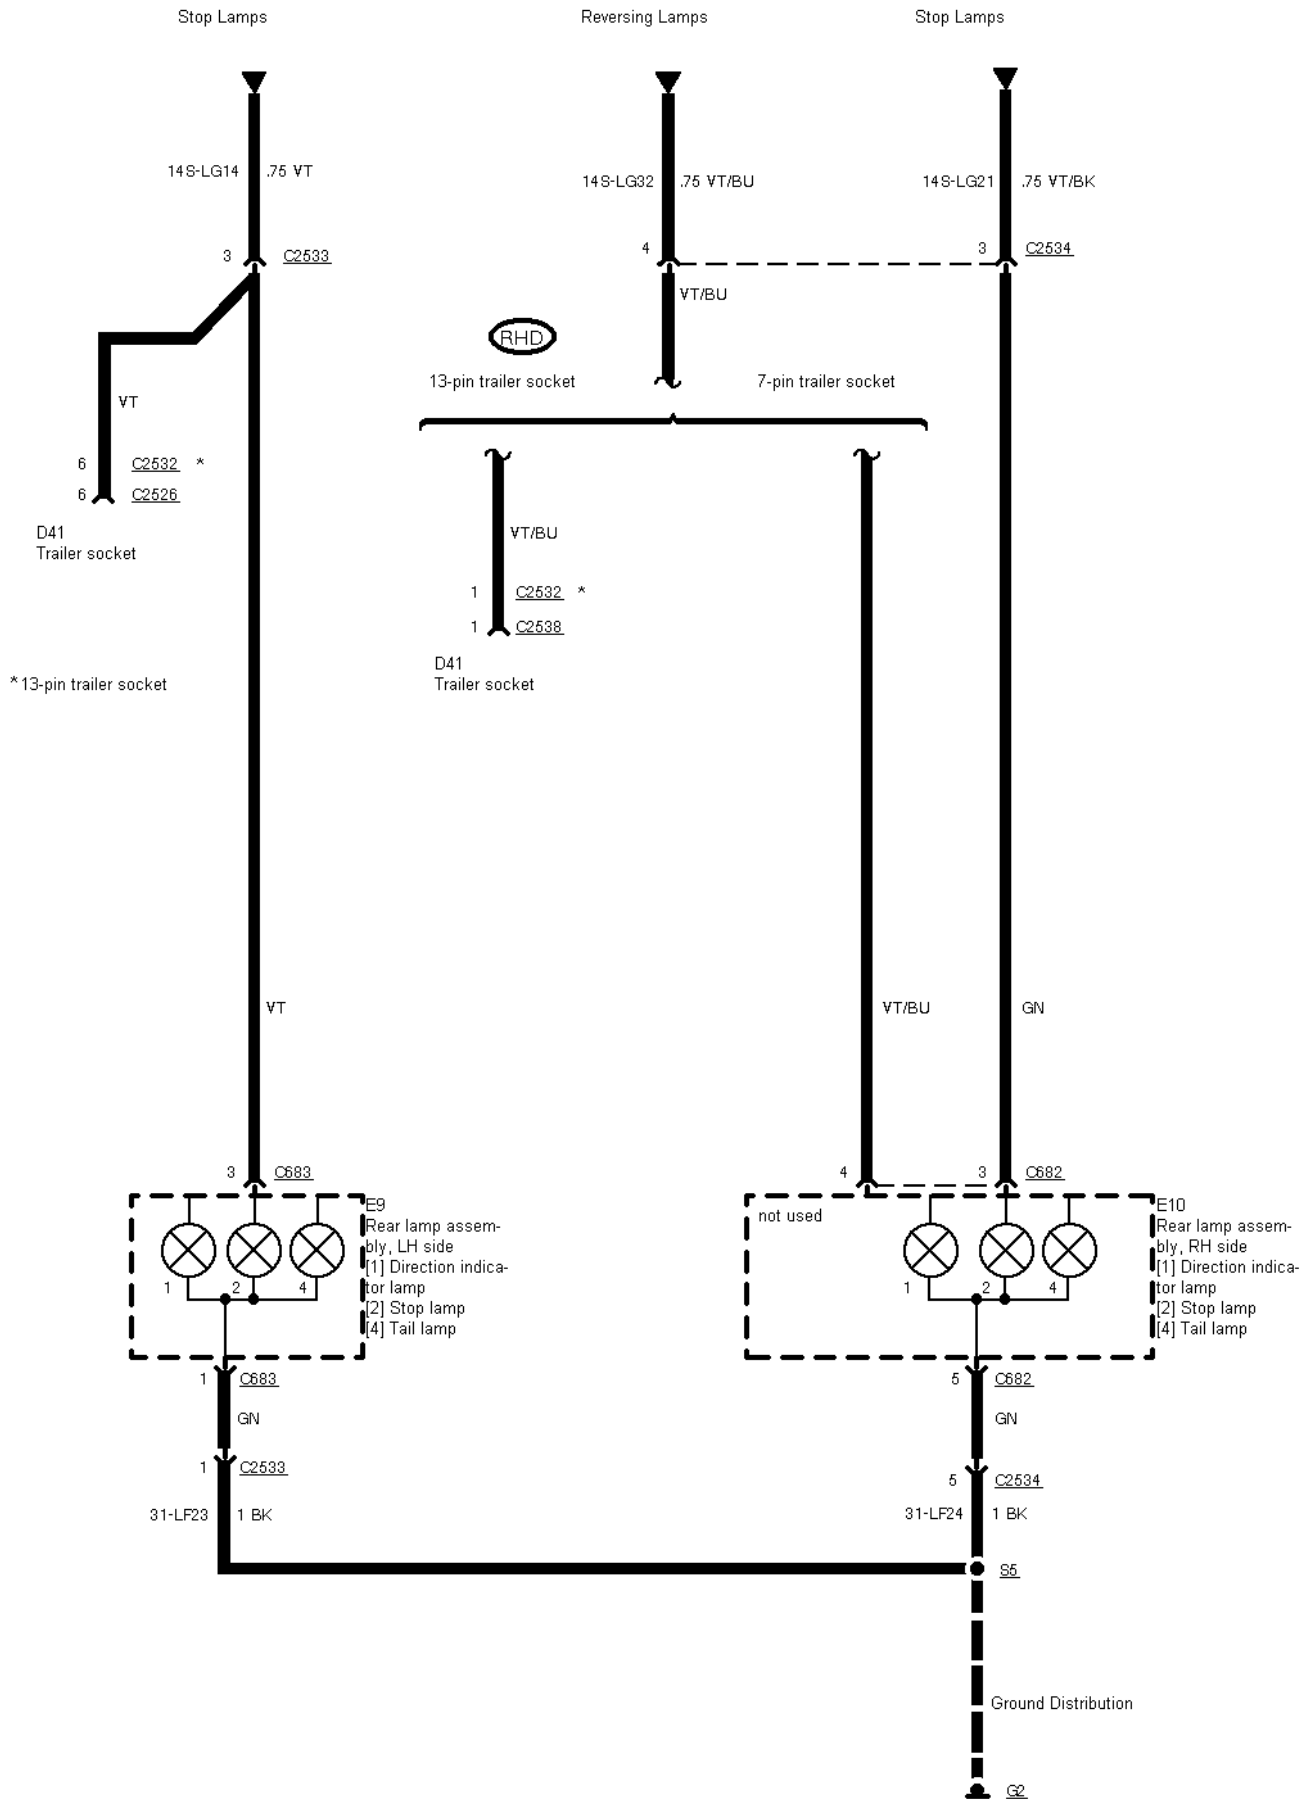

43-05-001 , Trailer Adapter Socket

43-05-002 , Trailer Adapter Socket , Wagon

43-05-003 , Trailer Adapter Socket , Wagon

43-05-004 , Trailer Adapter Socket

Wagon

Notchback

43-05-005 , Trailer Adapter Socket , Notchback

43-05-006 , Trailer Adapter Socket , Notchback

Reversing Lamps

Parking Lamps/Li-
cence Plate Lamps

Reversing Lamps

Parking Lamps/Li-
cence Plate Lamps

43-05-007 , Trailer Adapter Socket , Notchback

43-05-008 , Trailer Adapter Socket

13-pin trailer socket

7-pin trailer socket

D41
Trailer socket

13-pin trailer socket

D41
Trailer socket