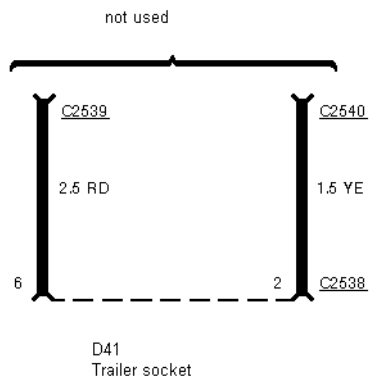

43-05-006 , Trailer Adapter Socket , Notchback

Reversing Lamps

Parking Lamps/Li-
cence Plate Lamps

Reversing Lamps

Parking Lamps/Li-
cence Plate Lamps

43-05-007 , Trailer Adapter Socket , Notchback

43-05-008 , Trailer Adapter Socket

13-pin trailer socket

7-pin trailer socket

D41
Trailer socket

13-pin trailer socket

D41
Trailer socket