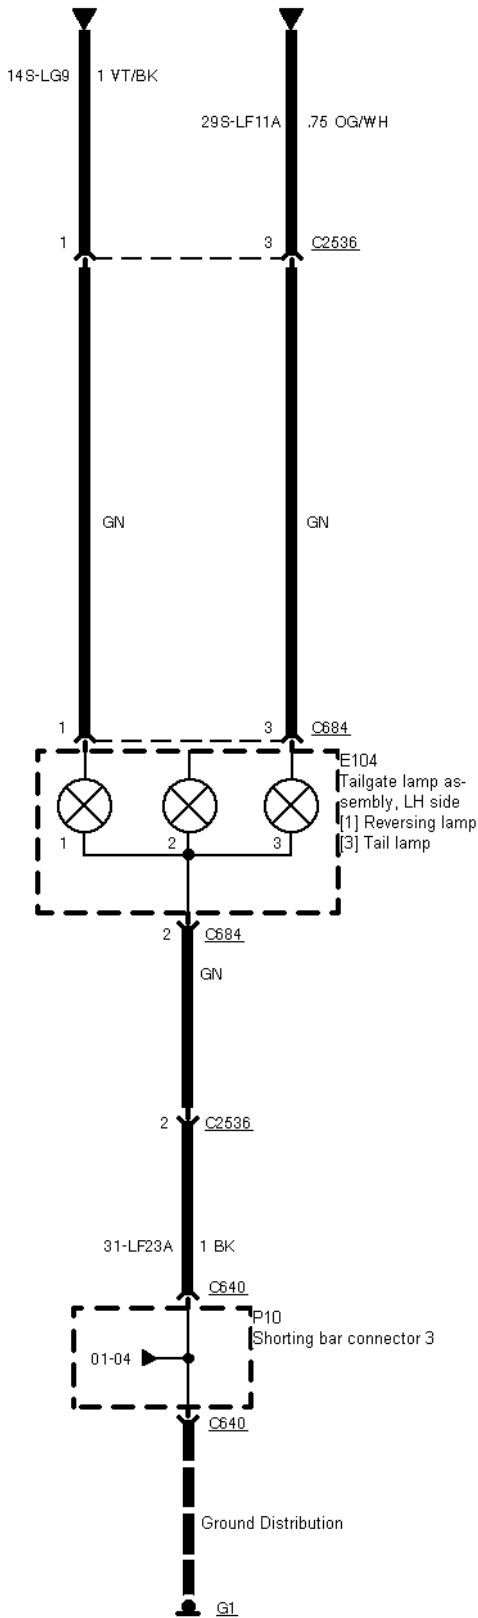

43-05-001 , Trailer Adapter Socket

43-05-002 , Trailer Adapter Socket , Wagon

43-05-003 , Trailer Adapter Socket , Wagon

43-05-004 , Trailer Adapter Socket

Wagon

Notchback

43-05-005 , Trailer Adapter Socket , Notchback

43-05-006 , Trailer Adapter Socket , Notchback

Reversing Lamps

Parking Lamps/Li-
cence Plate Lamps

Reversing Lamps

Parking Lamps/Li-
cence Plate Lamps

43-05-007 , Trailer Adapter Socket , Notchback

43-05-008 , Trailer Adapter Socket

13-pin trailer socket

7-pin trailer socket

D41
Trailer socket

13-pin trailer socket

D41
Trailer socket