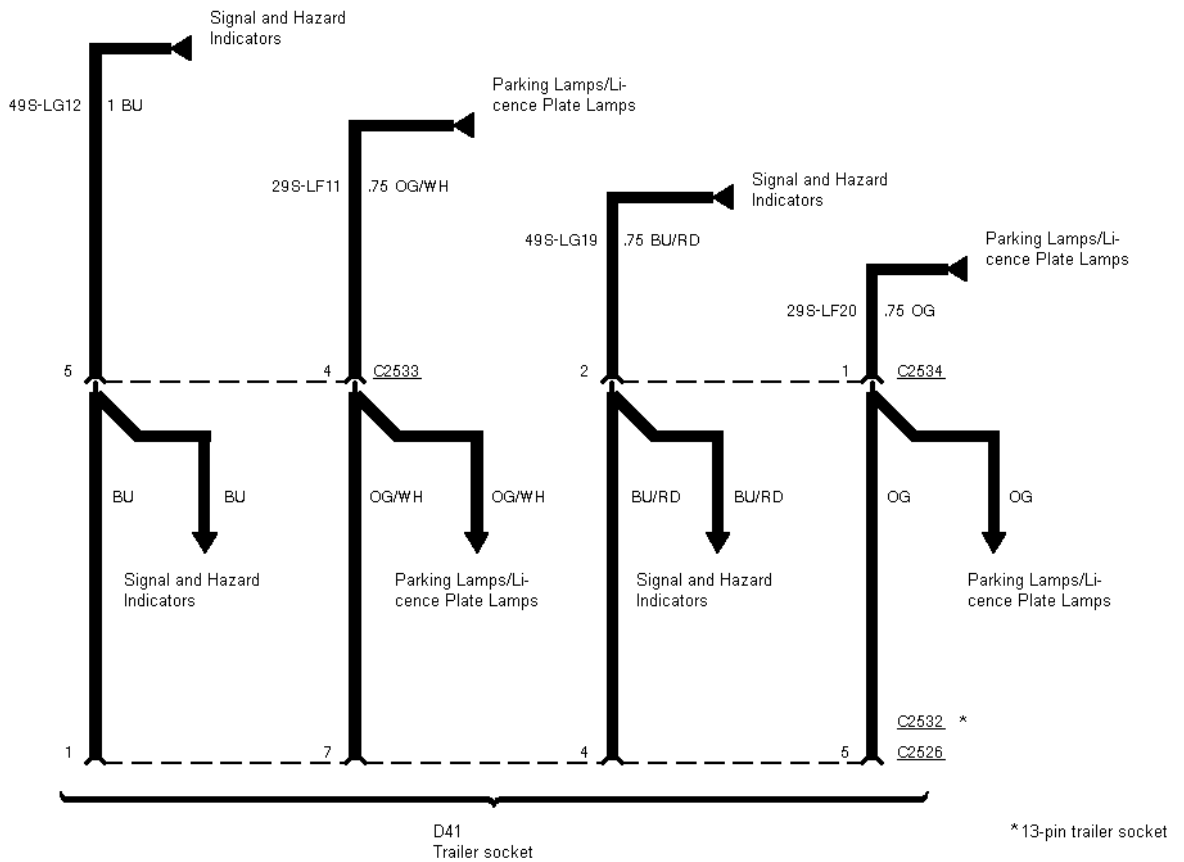

43-05-001 , Trailer Adapter Socket

43-05-002 , Trailer Adapter Socket , Wagon

43-05-003 , Trailer Adapter Socket , Wagon

43-05-004 , Trailer Adapter Socket

Wagon

Notchback

43-05-005 , Trailer Adapter Socket , Notchback

43-05-006 , Trailer Adapter Socket , Notchback

Reversing Lamps

Parking Lamps/Li-
cence Plate Lamps

Reversing Lamps

Parking Lamps/Li-
cence Plate Lamps

43-05-007 , Trailer Adapter Socket , Notchback

43-05-008 , Trailer Adapter Socket

13-pin trailer socket

7-pin trailer socket

D41
Trailer socket

13-pin trailer socket

D41
Trailer socket