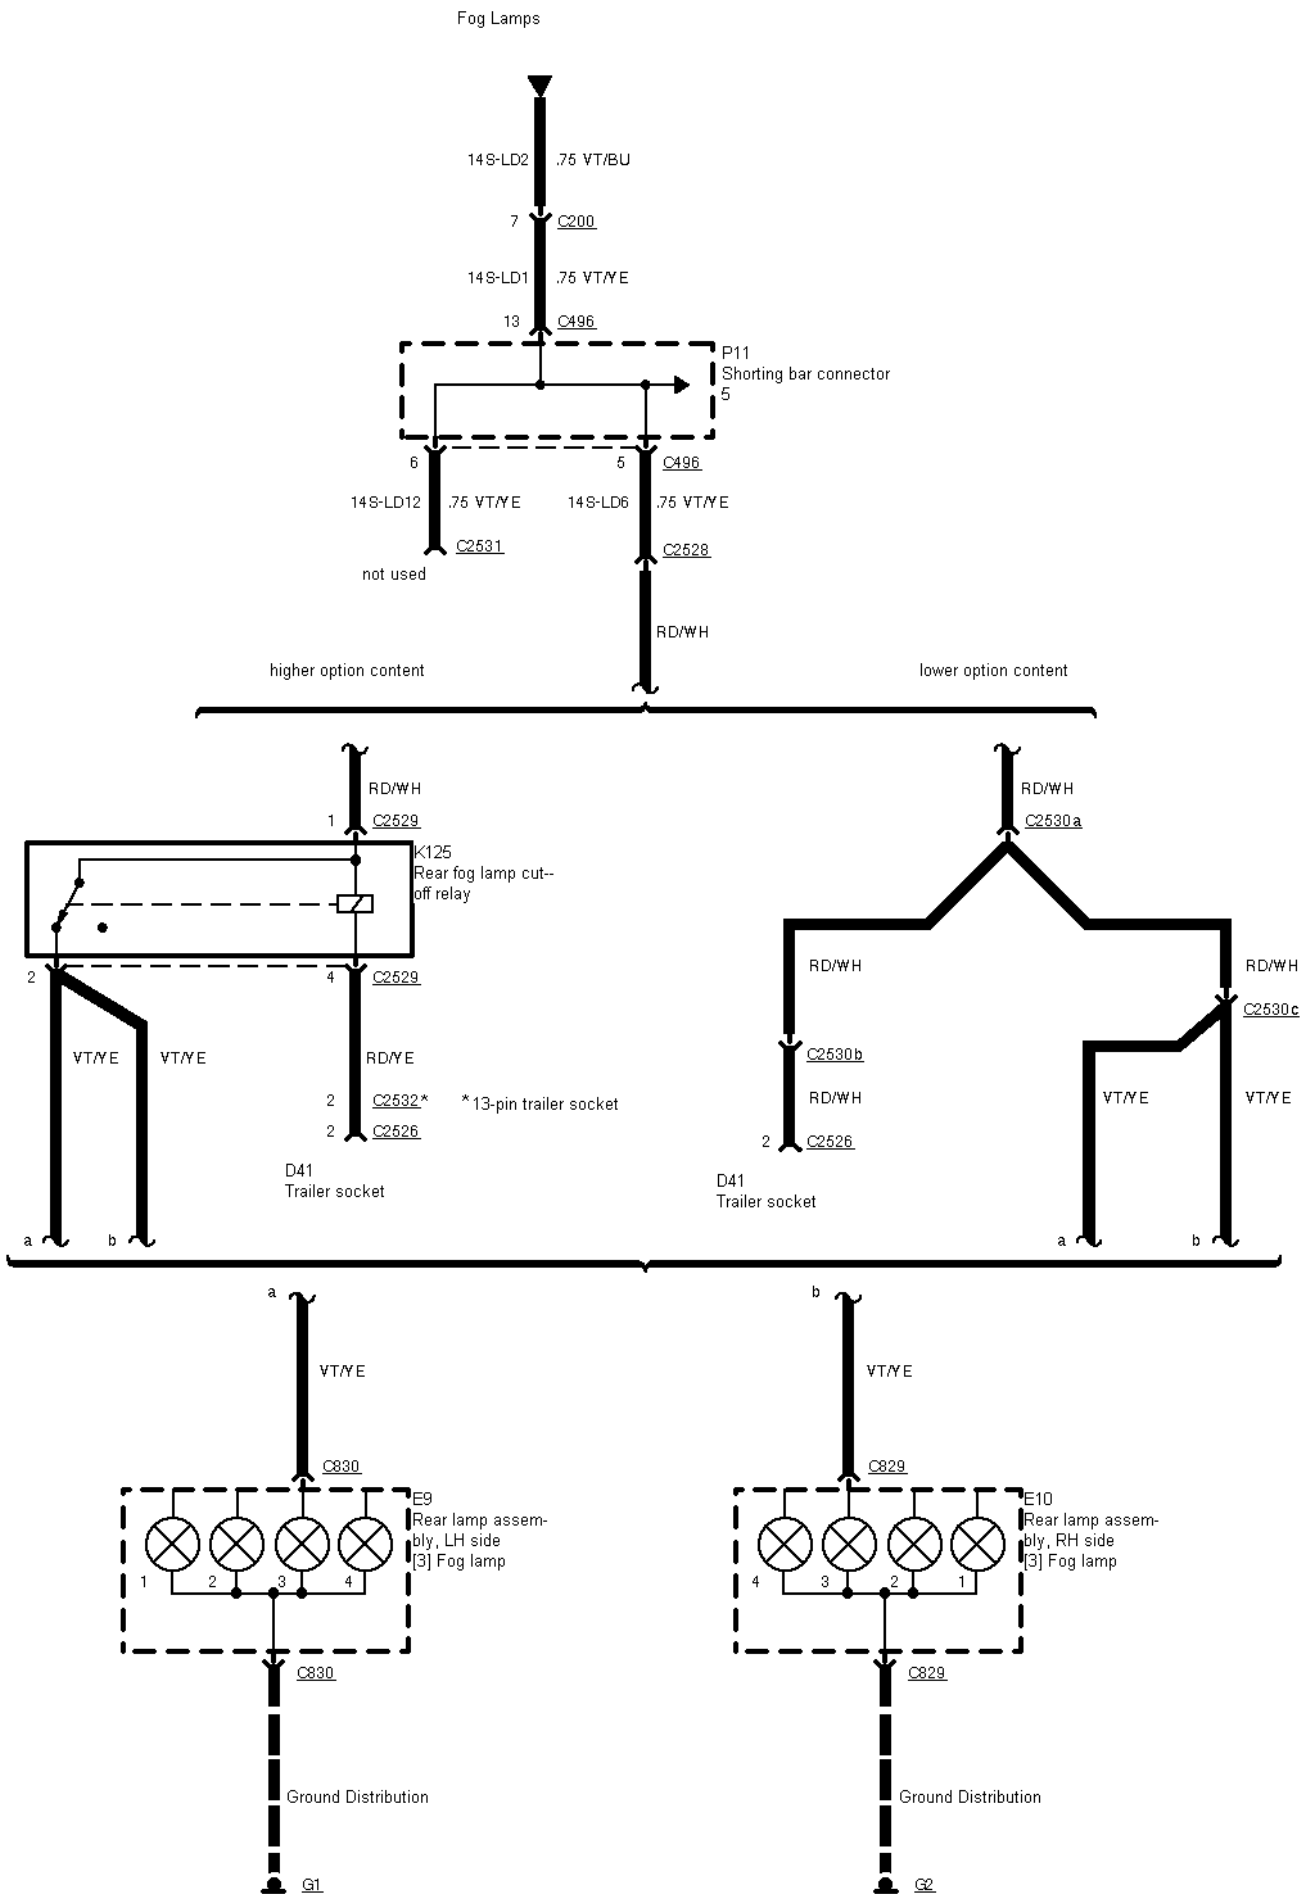

43-05-001 , Trailer Adapter Socket

43-05-002 , Trailer Adapter Socket , Wagon

43-05-003 , Trailer Adapter Socket , Wagon

43-05-004 , Trailer Adapter Socket

Wagon

Notchback

43-05-005 , Trailer Adapter Socket , Notchback

43-05-006 , Trailer Adapter Socket , Notchback

Reversing Lamps

Parking Lamps/Li-
cence Plate Lamps

Reversing Lamps

Parking Lamps/Li-
cence Plate Lamps

43-05-007 , Trailer Adapter Socket , Notchback

43-05-008 , Trailer Adapter Socket

13-pin trailer socket

7-pin trailer socket

D41
Trailer socket

13-pin trailer socket

D41
Trailer socket